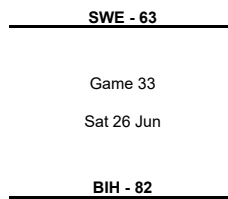

Semi-Finals

Phase	Game No	Teams	Date	Start Time	Location	Attendance	Final	Q1	Q2	Q3	Q4
Semi-Finals	A	BLR vs FRA	Sat 26 Jun	18:00	Pabellon Municipal Fuente de San Luis	1,215	61-73	18-20	12-18	17-19	14-16
		SRB vs BEL	Sat 26 Jun	21:00	Pabellon Municipal Fuente de San Luis	1,425	74-73	23-17	9-19	22-19	20-18

Third Place Game

Phase	Game No	Teams	Date	Start Time	Location	Attendance	Final	Q1	Q2	Q3	Q4
Third Place Game	A	BLR vs BEL	Sun 27 Jun	18:00	Pabellon Municipal Fuente de San Luis	1,245	69-77	13-23	17-17	19-21	20-16

TOURNAMENT SUMMARY

Final

Phase	Game No	Teams	Date	Start Time	Location	Attendance	Final	Q1	Q2	Q3	Q4
Final	A	FRA vs SRB	Sun 27 Jun	21:00	Pabellon Municipal Fuente de San Luis	2,376	54-63	11-14	15-17	14-17	14-15

Third Place Game

FIBA Women's EuroBasket 2021

TOURNAMENT SUMMARY

Class. Games to WWCQTs

TOURNAMENT SUMMARY

Class. Games to WWCQTs