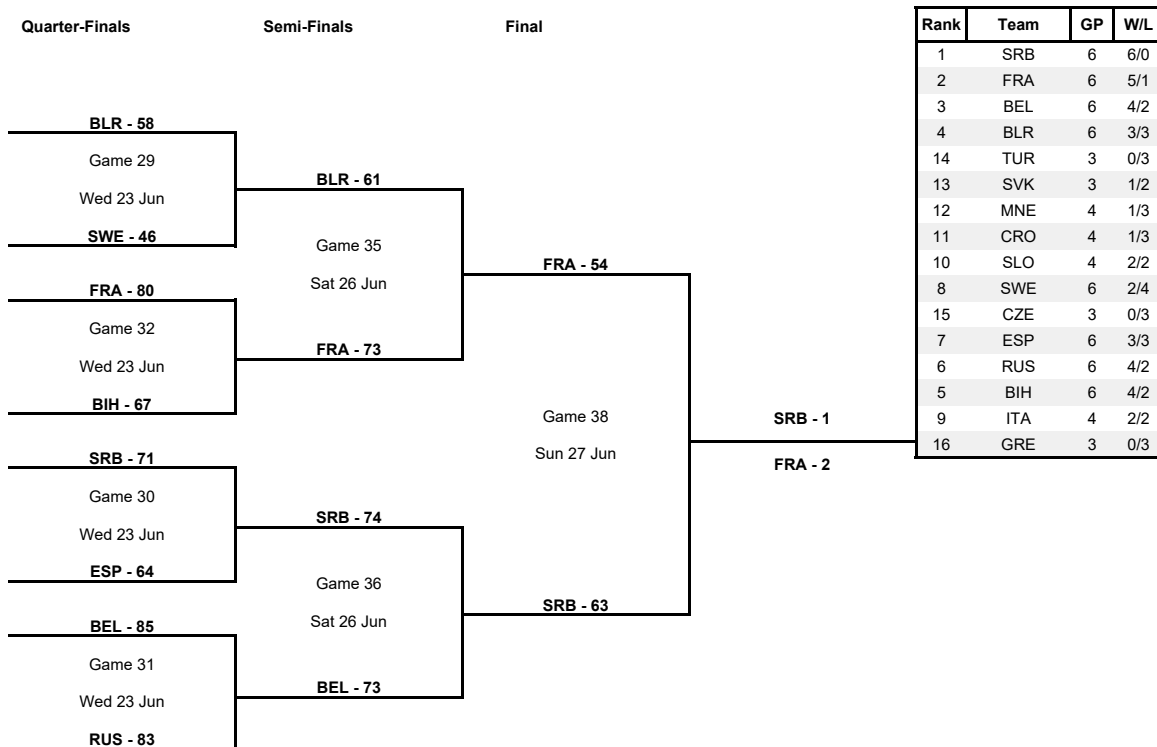

TOURNAMENT SUMMARY