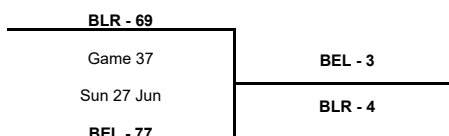

Third Place Game