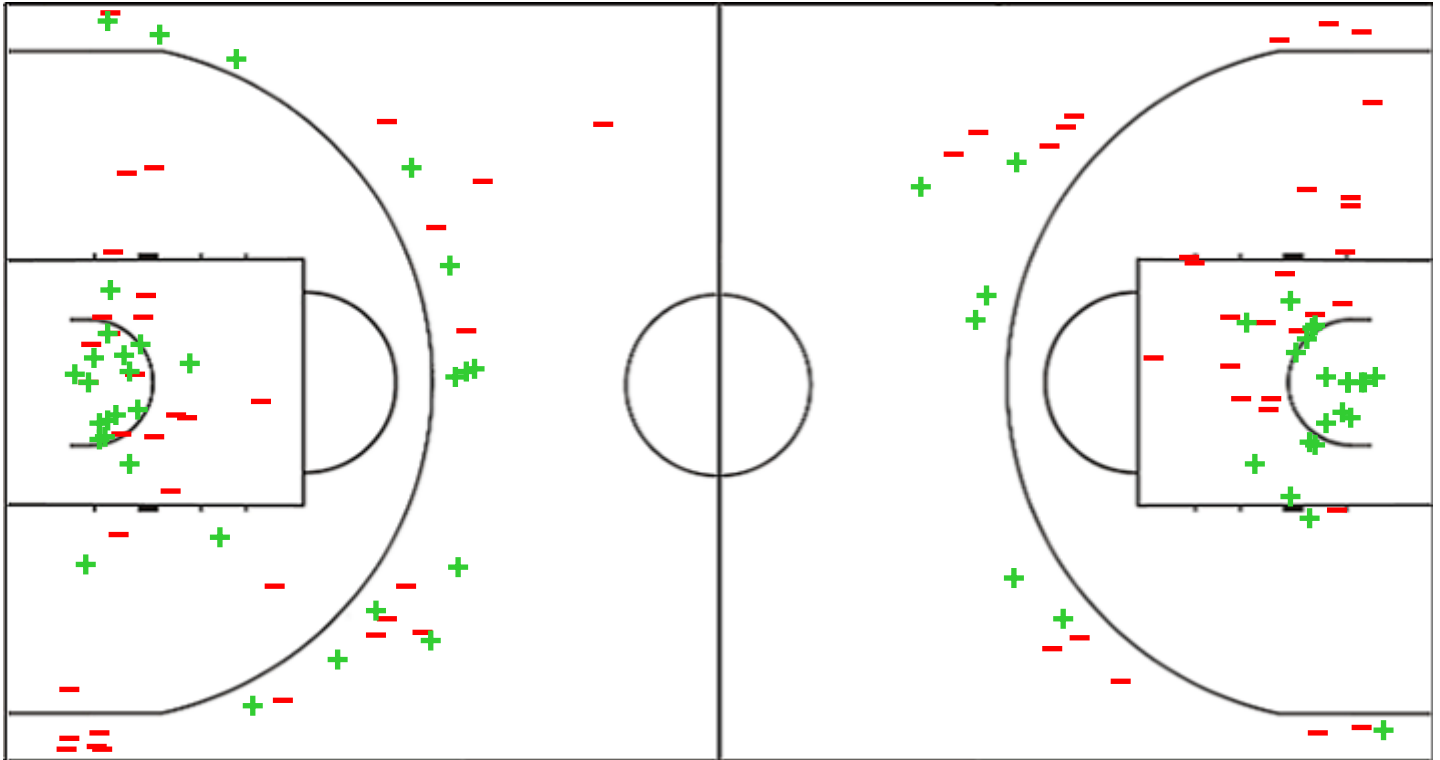

**Shot Chart**
**SASS 82 vs 75 MHP**

(18-8, 18-19, 23-24, 23-24)

Scoring by 5 min intervals:

	Q1		Q2		Q3		Q4	
<b>SASS</b>	11	18	29	36	42	59	69	82
<b>MHP</b>	2	8	19	27	42	51	62	75

**SASS - Dinamo BDS Sassari**
**MHP - MHP RIESEN Ludwigsburg**