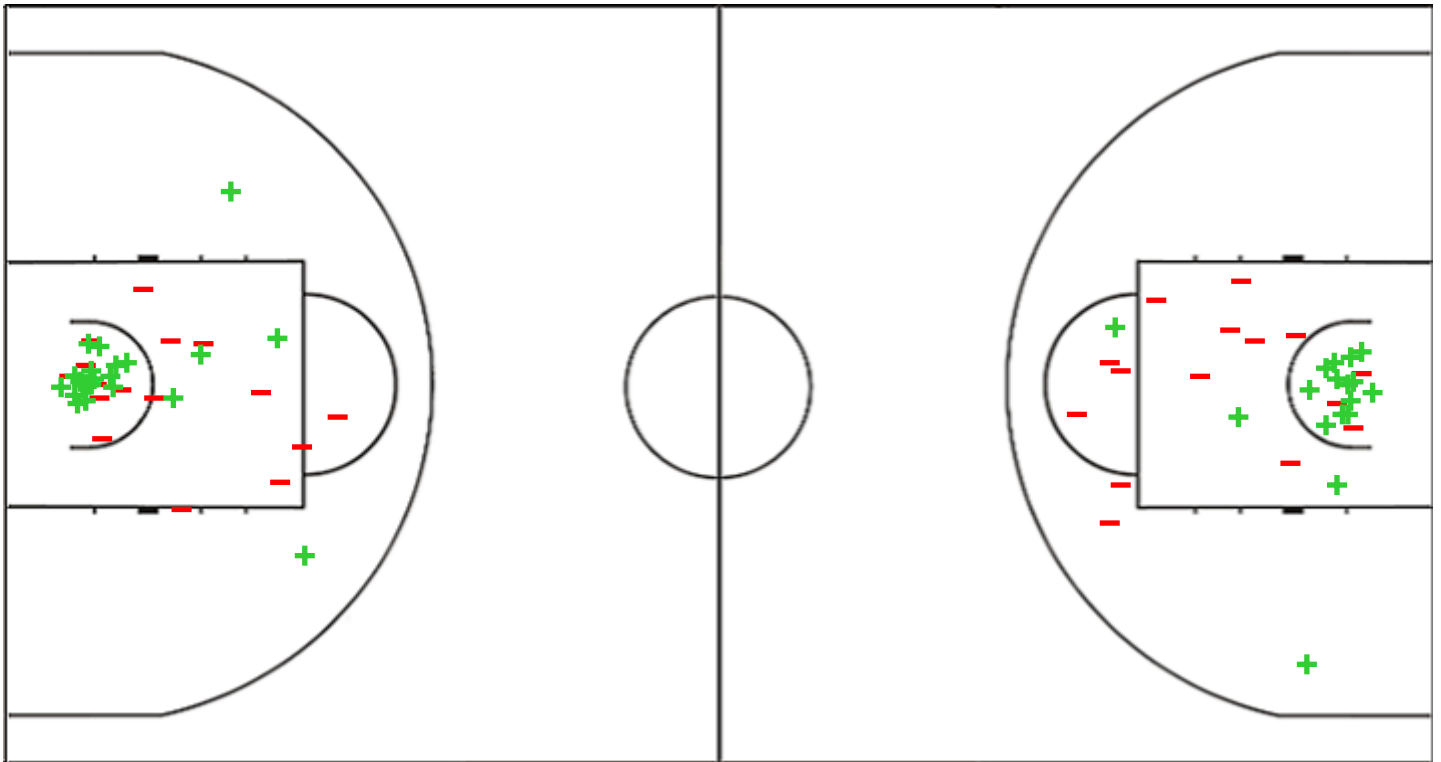

Shot Chart

MANR 85 vs 70 TOFA

(19-9, 20-18, 20-24, 26-19)

Scoring by 5 min intervals:

	Q1		Q2		Q3		Q4	
Basquet Manresa	7	19	26	39	47	59	70	85
TOFA	7	9	16	27	37	51	63	70

MANR - Basquet Manresa SAD

TOFA - TOFAS SPORTS CLUB

MANR	M / A	%
Fied Goals	28 / 70	40
2 Points	24 / 41	59
3 Points	4 / 29	14
Free Throws	25 / 31	81

%	M / A	TOFA
43	25 / 58	Fied Goals
52	17 / 33	2 Points
32	8 / 25	3 Points
71	12 / 17	Free Throws