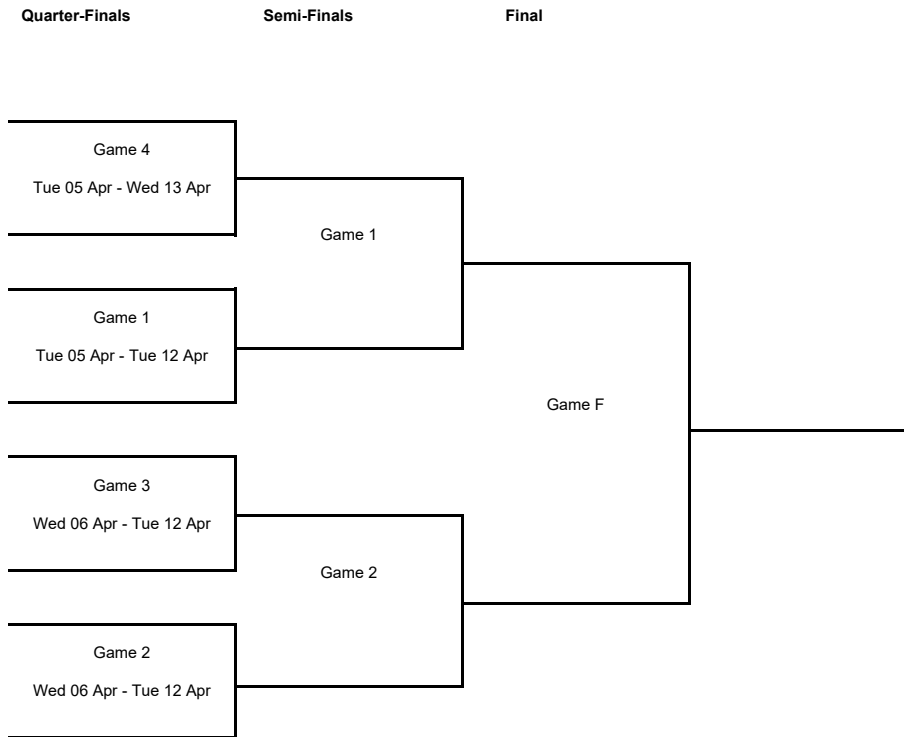

TOURNAMENT SUMMARY

3rd Place Game