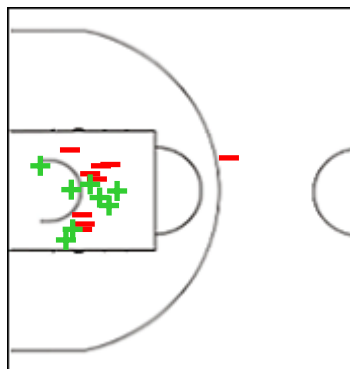

2 DIAZ Guillermo

	M / A	%
Fied Goals	2 / 6	33
2 Points	2 / 4	50
3 Points	0 / 2	0
Free Throws	1 / 1	100

7 CACHO Dalton

	M / A	%
Fied Goals	0 / 2	0
2 Points	0 / 0	0
3 Points	0 / 2	0
Free Throws	0 / 0	0

23 LOPEZ Bartel

	M / A	%
Fied Goals	1 / 2	50
2 Points	1 / 2	50
3 Points	0 / 0	0
Free Throws	0 / 0	0

28 ROMERO Ismael

	M / A	%
Fied Goals	7 / 13	54
2 Points	7 / 13	54
3 Points	0 / 0	0
Free Throws	3 / 9	33

32 BALKMAN Renaldo