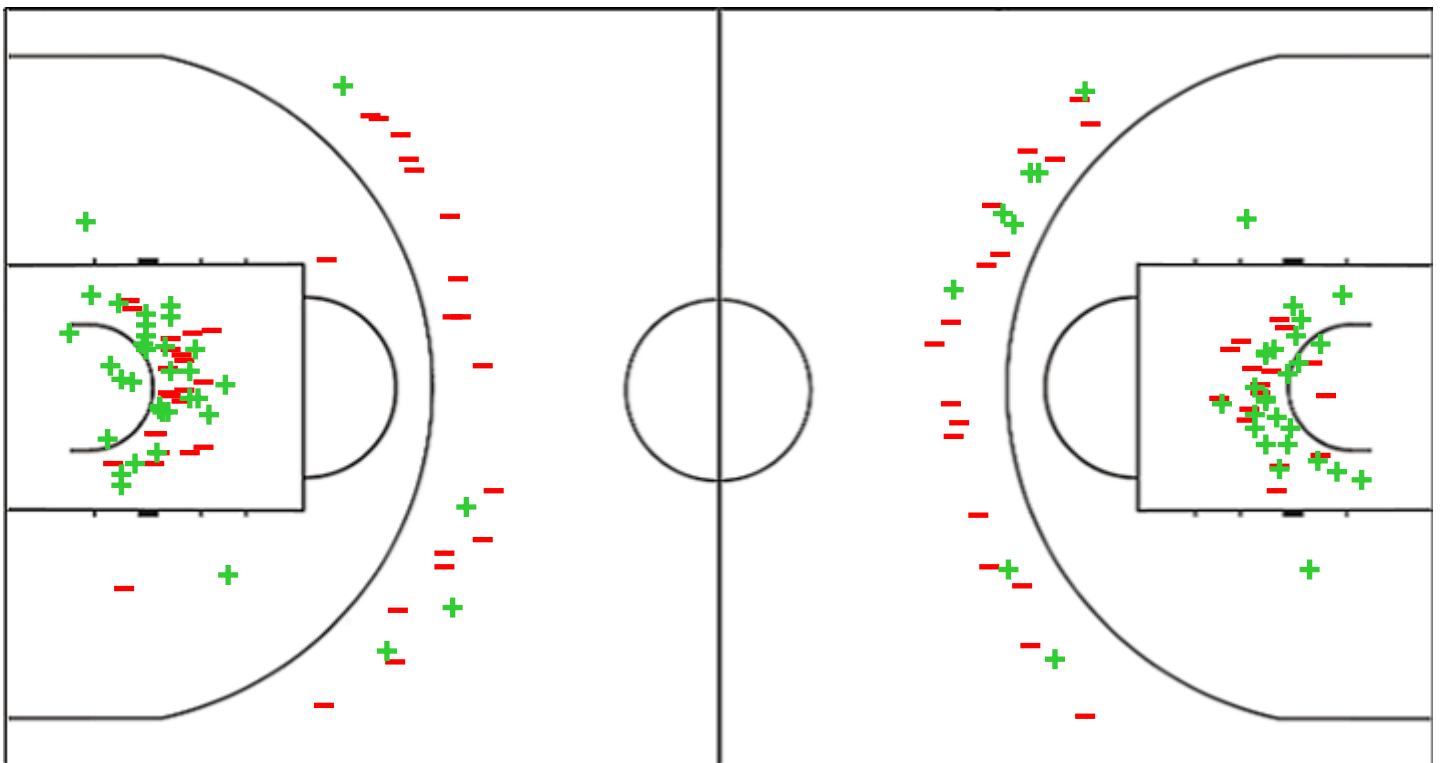

Shot Chart

EST 88 vs 91 CAN

(15-25, 32-27, 19-24, 22-15)

Scoring by 5 min intervals:

	Q1		Q2		Q3		Q4	
Real Estel	7	15	32	47	56	66	74	88
CAN	13	25	35	52	63	76	83	91

EST - Real Estelí

CAN - Cangrejeros de Santurce