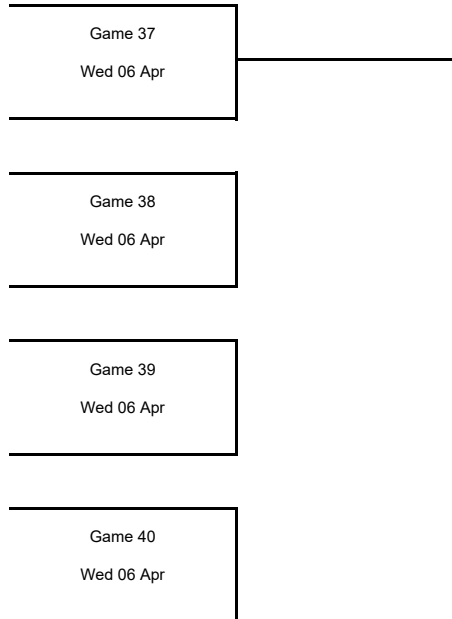

Basketball Champions League Americas 2022

TOURNAMENT SUMMARY

Quarter-Finals