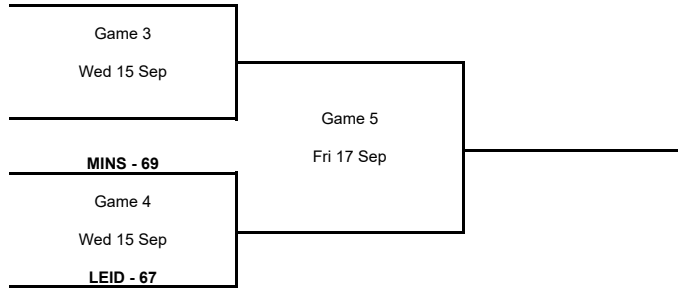

TOURNAMENT SUMMARY

B Semi-Finals

B Final

Rank	Team	GP	W/L