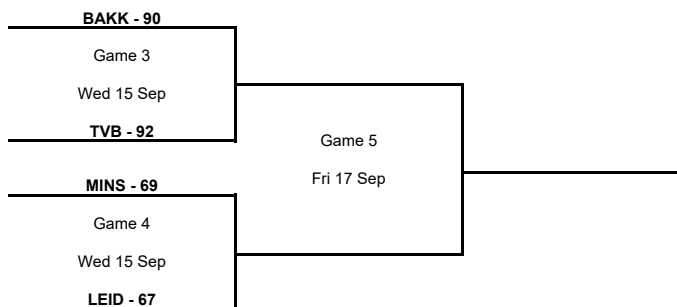

TOURNAMENT SUMMARY

B Semi-Finals

B Final

Rank	Team	GP	W/L