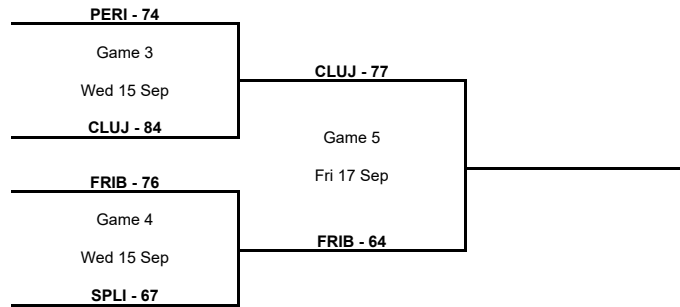

A Semi-Finals

A Final