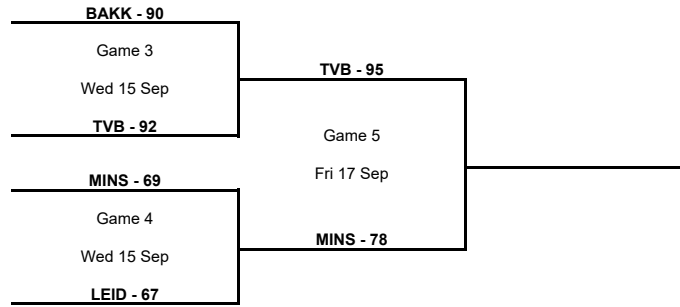

TOURNAMENT SUMMARY

B Semi-Finals

B Final

Rank	Team	GP	W/L