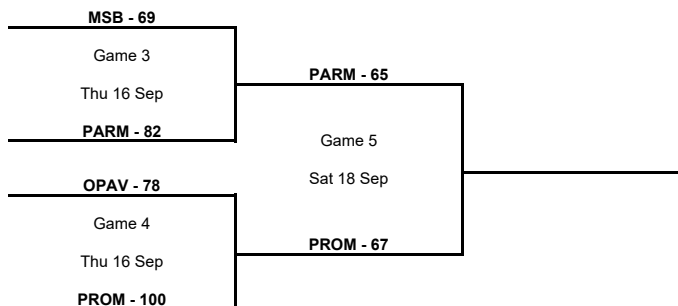

TOURNAMENT SUMMARY
A Quarter-Finals

Phase	Game No	Teams	Date	Start Time	Location	Attendance	Final	Q1	Q2	Q3	Q4
A Quarter-Finals	A	LARN vs KK Split	Mon 13 Sep	17:30	Arena of GS Peristeri	37	50-65	11-13	12-15	16-13	11-24
		CLUJ vs Salon Vilpas	Mon 13 Sep	20:30	Arena of GS Peristeri	50	106-97	30-17	18-31	22-23	36-26

A Semi-Finals

Phase	Game No	Teams	Date	Start Time	Location	Attendance	Final	Q1	Q2	Q3	Q4
A Semi-Finals	A	FRIB vs KK Split	Wed 15 Sep	17:30	Arena of GS Peristeri	30	76-67	27-21	12-16	18-15	19-15
		PERI vs CLUJ	Wed 15 Sep	20:30	Arena of GS Peristeri	420	74-84	13-20	27-19	19-22	15-23

D Final

Phase	Game No	Teams	Date	Start Time	Location	Attendance	Final	Q1	Q2	Q3	Q4
D Final	A	PARMA vs PROME	Sat 18 Sep	18:30	Arena Armeec Sofia	0	65-67	13-20	15-21	24-8	13-18

Legend :	
Class.	Classification
OTx	Overtime
Diff.	Difference
Qx	Quarter Time
DSQ	Disqualified
W/L	Win/Loss
GP	Games played

TOURNAMENT SUMMARY
B Semi-Finals
B Final

Rank	Team	GP	W/L
------	------	----	-----

A Semi-Finals
A Final

TOURNAMENT SUMMARY

D Semi-Finals

D Final

C Semi-Finals

C Final