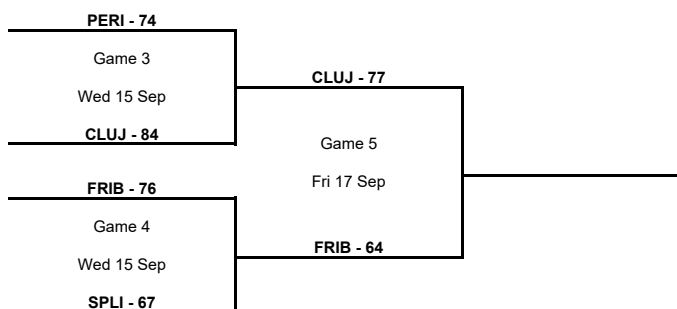

Phase	Game No	Teams	Date	Start Time	Location	Attendance	Final	Q1	Q2	Q3	Q4
C Final	A	UTENA vs KALE	Fri 17 Sep	19:00	Saku Suurhall	1,172	81-86	21-15	23-24	13-16	24-31

A Final

Phase	Game No	Teams	Date	Start Time	Location	Attendance	Final	Q1	Q2	Q3	Q4
A Final	A	CLUJ vs FRIB	Fri 17 Sep	20:30	Andreas Papandreou Indoor Peristeri	20	77-64	16-21	22-20	20-7	19-16

D Final

Phase	Game No	Teams	Date	Start Time	Location	Attendance	Final	Q1	Q2	Q3	Q4
D Final	A	PPM vs PROME	Sat 18 Sep	18:30	Arena Armeec Sofia	0	65-67	13-20	15-21	24-8	13-18

Legend :	
Class.	Classification
OTx	Overtime
Diff.	Difference
Qx	Quarter Time
DSQ	Disqualified
W/L	Win/Loss
GP	Games played

TOURNAMENT SUMMARY

TOURNAMENT SUMMARY

A Semi-Finals

A Final

B Semi-Finals

B Final