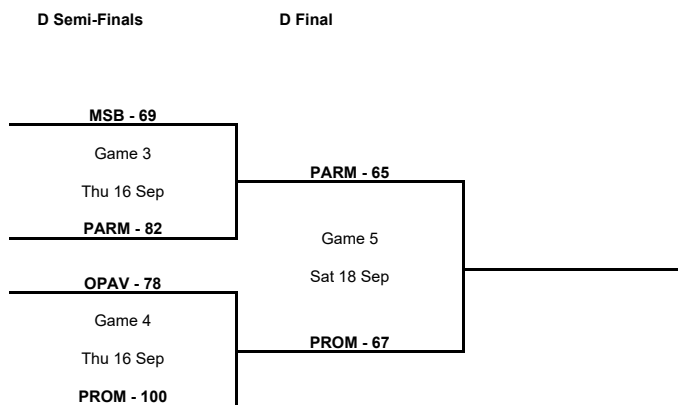

TOURNAMENT SUMMARY