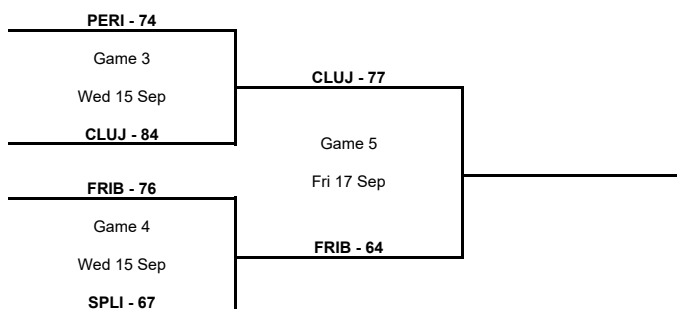

Phase	Game No	Teams	Date	Start Time	Location	Attendance	Final	Q1	Q2	Q3	Q4
C Final	A	UTENA vs KALE	Fri 17 Sep	19:00	Saku Suurhall	1,172	81-86	21-15	23-24	13-16	24-31

**A Final**

Phase	Game No	Teams	Date	Start Time	Location	Attendance	Final	Q1	Q2	Q3	Q4
A Final	A	CLUJ vs FRIB	Fri 17 Sep	20:30	Andreas Papandreou Indoor Peristeri	20	77-64	16-21	22-20	20-7	19-16

**D Final**

Phase	Game No	Teams	Date	Start Time	Location	Attendance	Final	Q1	Q2	Q3	Q4
D Final	A	PPM vs PROME	Sat 18 Sep	18:30	Arena Armeec Sofia	0	65-67	13-20	15-21	24-8	13-18

Legend :	
<b>Class.</b>	Classification
<b>OTx</b>	Overtime
<b>Diff.</b>	Difference
<b>Qx</b>	Quarter Time
<b>DSQ</b>	Disqualified
<b>W/L</b>	Win/Loss
<b>GP</b>	Games played

**TOURNAMENT SUMMARY**

**TOURNAMENT SUMMARY**

**A Semi-Finals**

**A Final**

**B Semi-Finals**

**B Final**