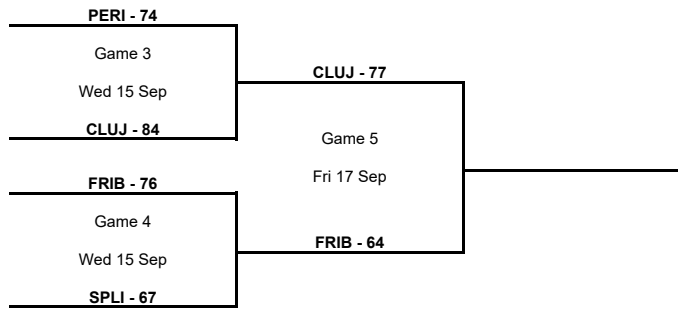

B Final

Phase	Game No	Teams	Date	Start Time	Location	Attendance	Final	Q1	Q2	Q3	Q4
B Final	A	Universo Treviso Basket SSDRL vs MINSK	Fri 17 Sep	20:30	Palaverde	1,671	95-78	30-21	25-19	25-13	15-25

TOURNAMENT SUMMARY
C Final

Phase	Game No	Teams	Date	Start Time	Location	Attendance	Final	Q1	Q2	Q3	Q4
C Final	A	UTENA vs KALE	Fri 17 Sep	19:00	Saku Suurhall	1,172	81-86	21-15	23-24	13-16	24-31

A Final

Phase	Game No	Teams	Date	Start Time	Location	Attendance	Final	Q1	Q2	Q3	Q4
A Final	A	CLUJ vs FRIB	Fri 17 Sep	20:30	Andreas Papandreou Indoor Peristeri	20	77-64	16-21	22-20	20-7	19-16

D Final

Phase	Game No	Teams	Date	Start Time	Location	Attendance	Final	Q1	Q2	Q3	Q4
D Final	A	PPM vs PROME	Sat 18 Sep	18:30	Arena Armeec Sofia	0	65-67	13-20	15-21	24-8	13-18

Legend :	
Class.	Classification
OTx	Overtime
Diff.	Difference
Qx	Quarter Time
DSQ	Disqualified
W/L	Win/Loss
GP	Games played

TOURNAMENT SUMMARY

TOURNAMENT SUMMARY
A Semi-Finals
A Final

B Semi-Finals
B Final
