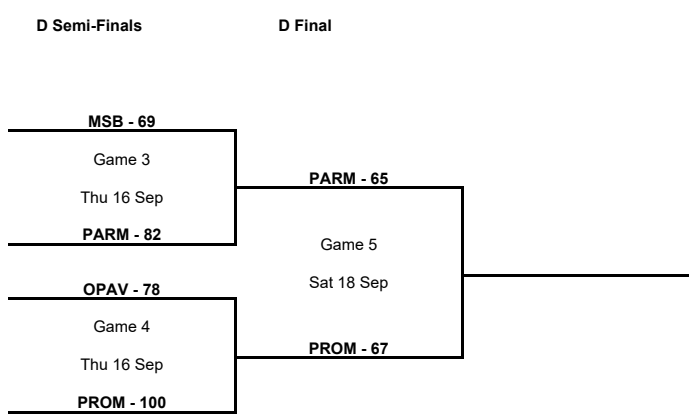

TOURNAMENT SUMMARY