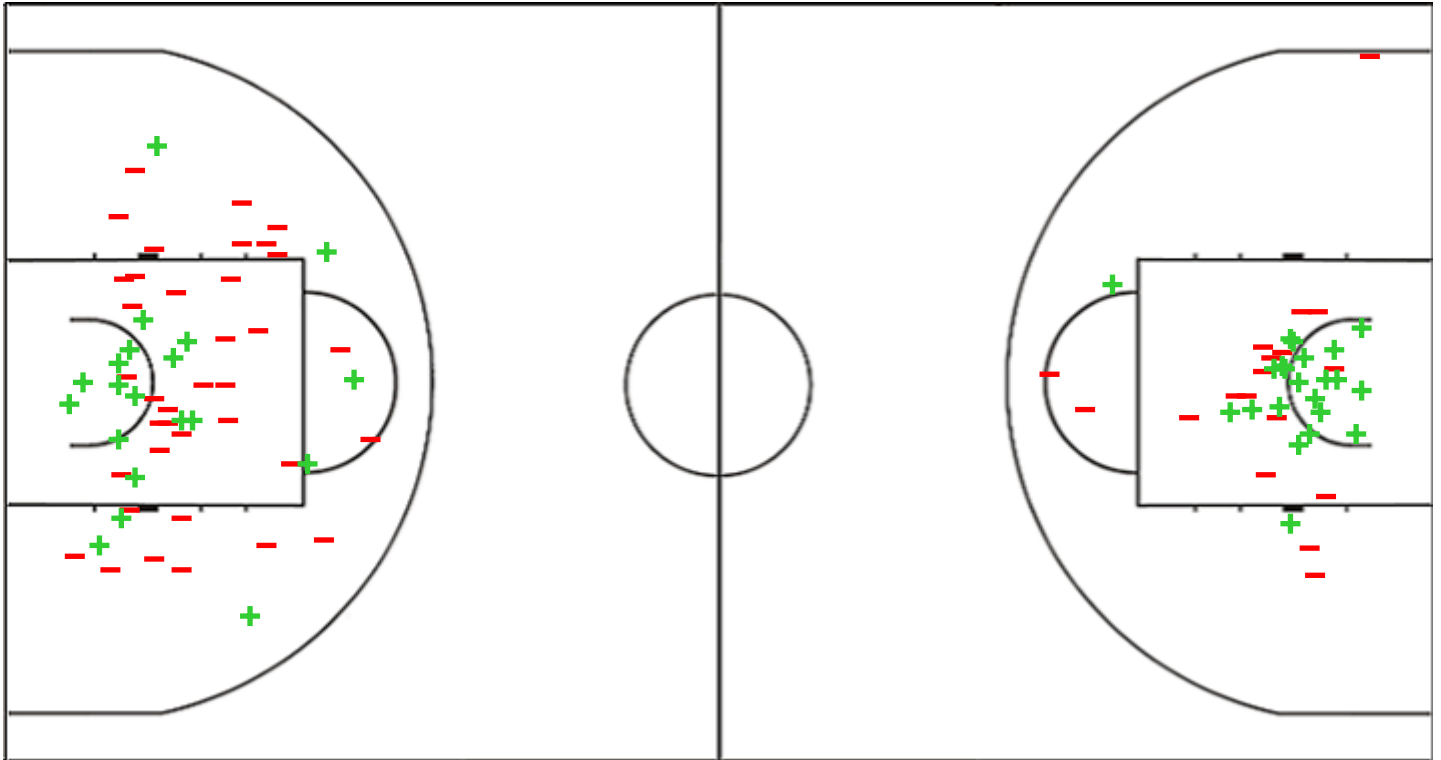

Shot Chart

BAH 50 vs 73 DOM

(11-16, 10-20, 8-22, 21-15)

Scoring by 5 min intervals:

	Q1		Q2		Q3		Q4	
BAH	4	11	13	21	29	29	40	50
DOM	7	16	29	36	52	58	67	73

BAH - Bahamas

DOM - Dominican Republic

BAH	M / A	%
Fied Goals	21 / 66	32
2 Points	20 / 57	35
3 Points	1 / 9	11
Free Throws	7 / 16	44

%	M / A	DOM
44	28 / 63	Fied Goals
55	22 / 40	2 Points
26	6 / 23	3 Points
42	11 / 26	Free Throws

Shot Chart

BAH 50 vs 73 DOM

(11-16, 10-20, 8-22, 21-15)

Scoring by 5 min intervals:

	Q1		Q2		Q3		Q4	
BAH	4	11	13	21	29	29	40	50
DOM	7	16	29	36	52	58	67	73