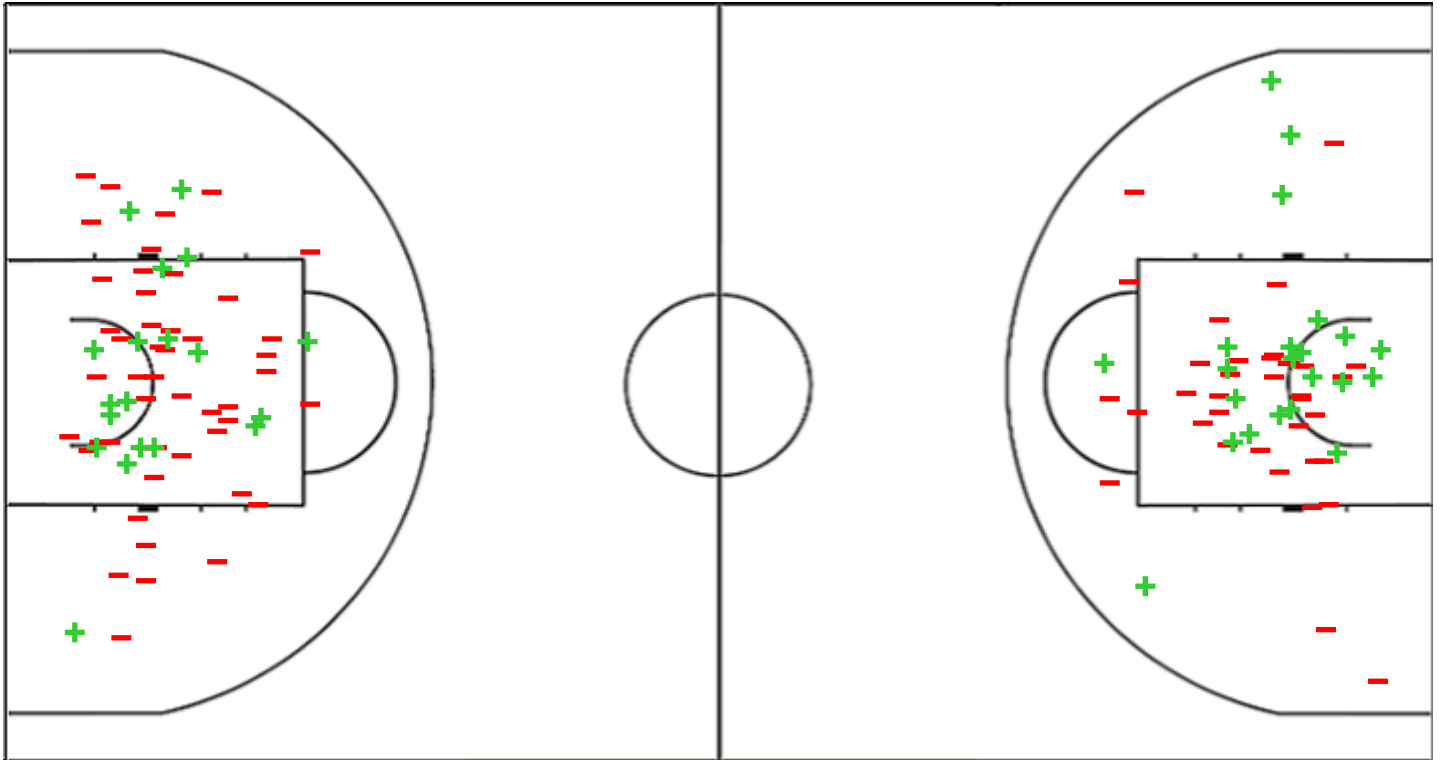

Shot Chart

JAM 53 vs 74 BAH

(10-21, 19-15, 15-23, 9-15)

Scoring by 5 min intervals:

	Q1		Q2		Q3		Q4	
JAM	4	10	18	29	36	44	48	53
BAH	8	21	29	36	50	59	66	74

JAM - Jamaica

BAH - Bahamas

JAM	M / A	%
Fied Goals	20 / 73	27
2 Points	19 / 67	28
3 Points	1 / 6	17
Free Throws	12 / 24	50

%	M / A	BAH
36	27 / 75	Fied Goals
38	22 / 58	2 Points
29	5 / 17	3 Points
58	15 / 26	Free Throws

Shot Chart

JAM 53 vs 74 BAH

(10-21, 19-15, 15-23, 9-15)

Scoring by 5 min intervals:

	Q1		Q2		Q3		Q4	
JAM	4	10	18	29	36	44	48	53
BAH	8	21	29	36	50	59	66	74