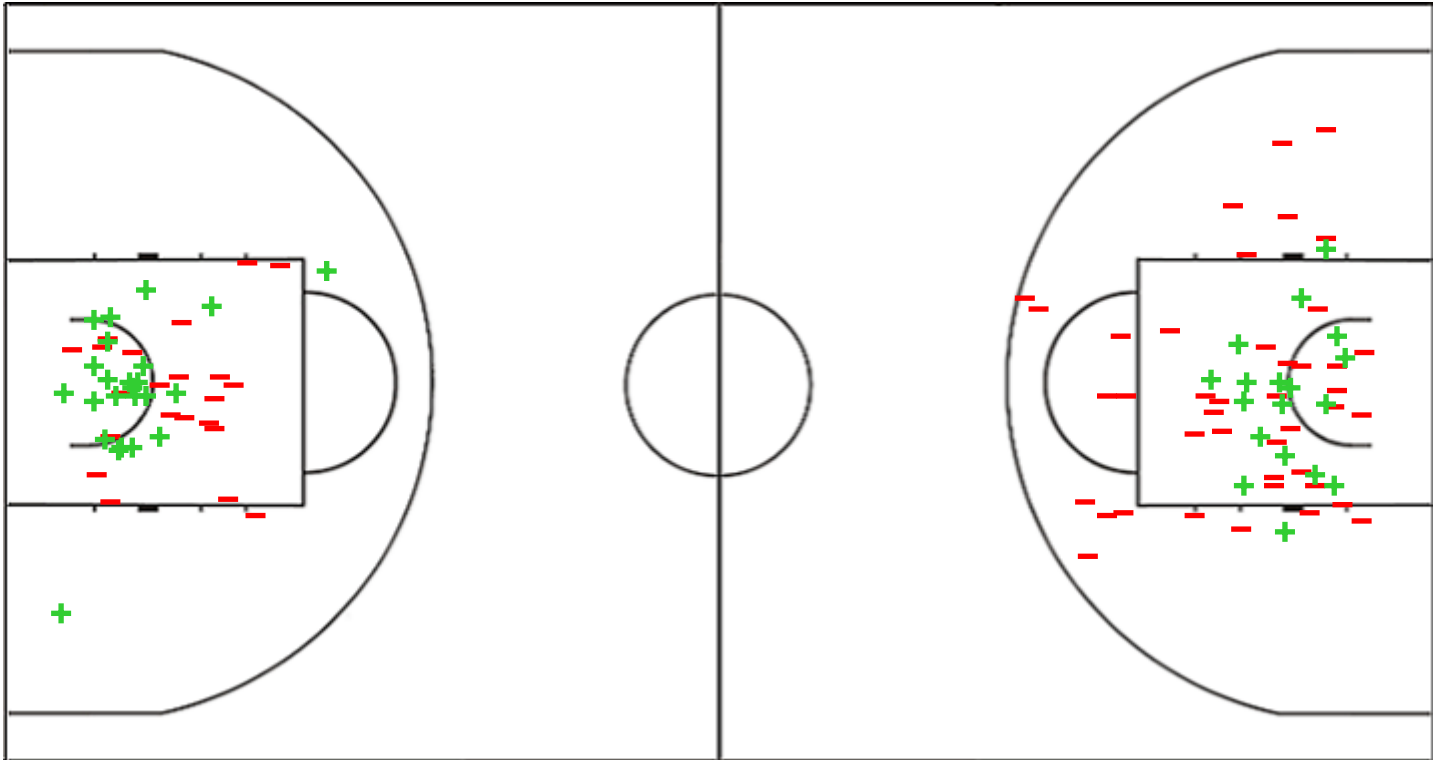

Shot Chart

DOM 81 vs 58 BAH

(16-14, 15-13, 24-16, 26-15)

Scoring by 5 min intervals:

	Q1		Q2		Q3		Q4	
DOM	6	16	22	31	46	55	68	81
BAH	6	14	20	27	37	43	48	58

DOM - Dominican Republic

BAH - Bahamas

DOM	M / A	%
Fied Goals	27 / 63	43
2 Points	24 / 46	52
3 Points	3 / 17	18
Free Throws	24 / 36	67

%	M / A	BAH
25	19 / 76	Fied Goals
30	18 / 60	2 Points
6	1 / 16	3 Points
58	19 / 33	Free Throws