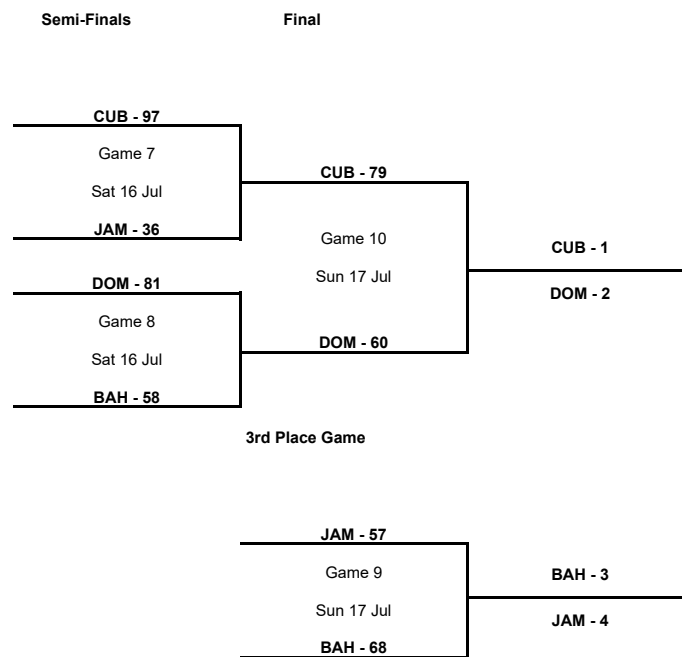

TOURNAMENT SUMMARY

Rank	Team	GP	W/L
1	CUB	5	5/0
2	DOM	5	3/2
3	BAH	5	2/3
4	JAM	5	0/5