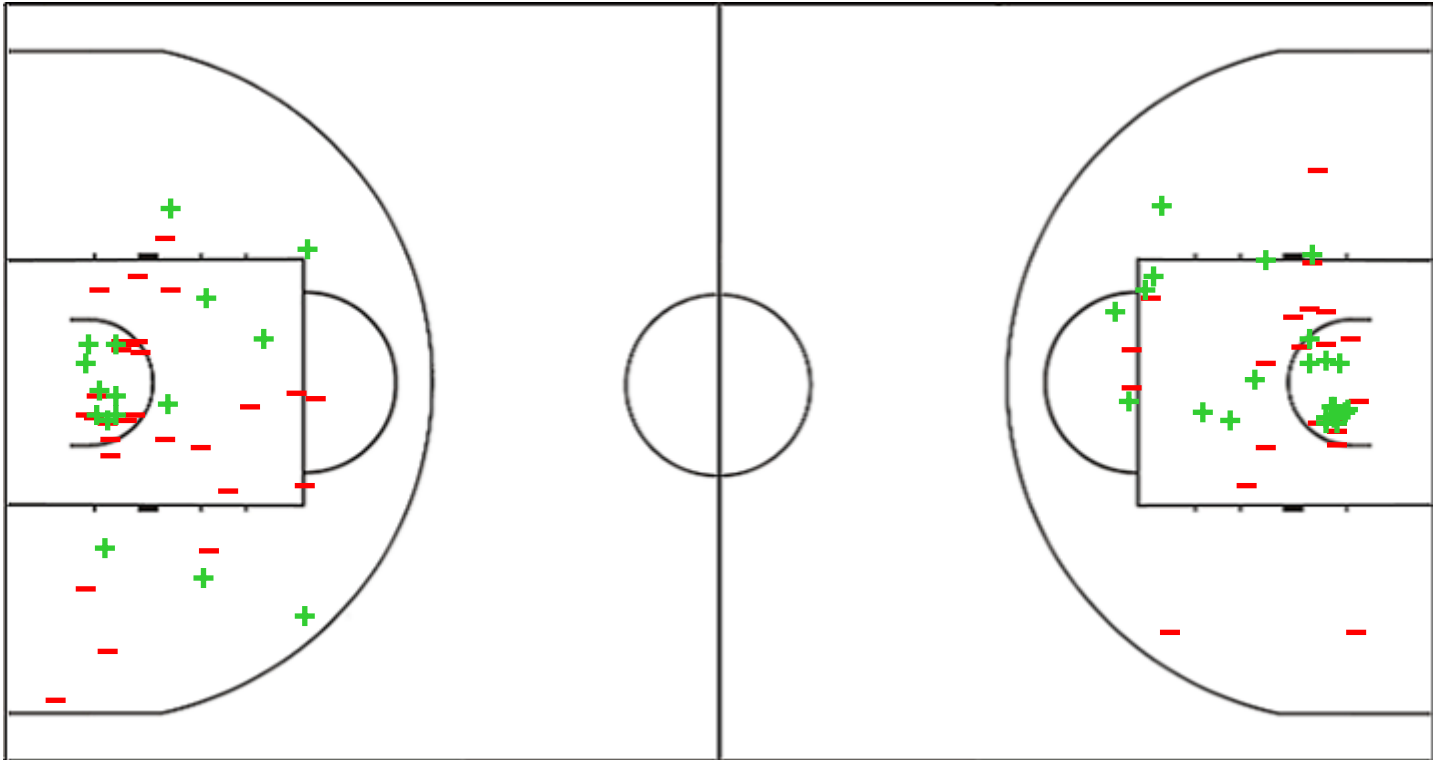

Shot Chart

HON 44 vs 78 CRC

(15-19, 6-18, 15-25, 8-16)

Scoring by 5 min intervals:

	Q1		Q2		Q3		Q4	
<b>HON</b>	8	15	17	21	31	36	42	44
<b>CRC</b>	14	19	25	37	50	62	68	78

HON - Honduras

CRC - Costa Rica

HON	M / A	%
Fied Goals	16 / 59	27
2 Points	16 / 44	36
3 Points	0 / 15	0
Free Throws	12 / 20	60

CRC	M / A	%
Fied Goals	30 / 68	44
2 Points	23 / 45	51
3 Points	7 / 23	30
Free Throws	11 / 20	55

Shot Chart

HON 44 vs 78 CRC

(15-19, 6-18, 15-25, 8-16)

Scoring by 5 min intervals:

	Q1		Q2		Q3		Q4	
<b>HON</b>	8	15	17	21	31	36	42	44
<b>CRC</b>	14	19	25	37	50	62	68	78