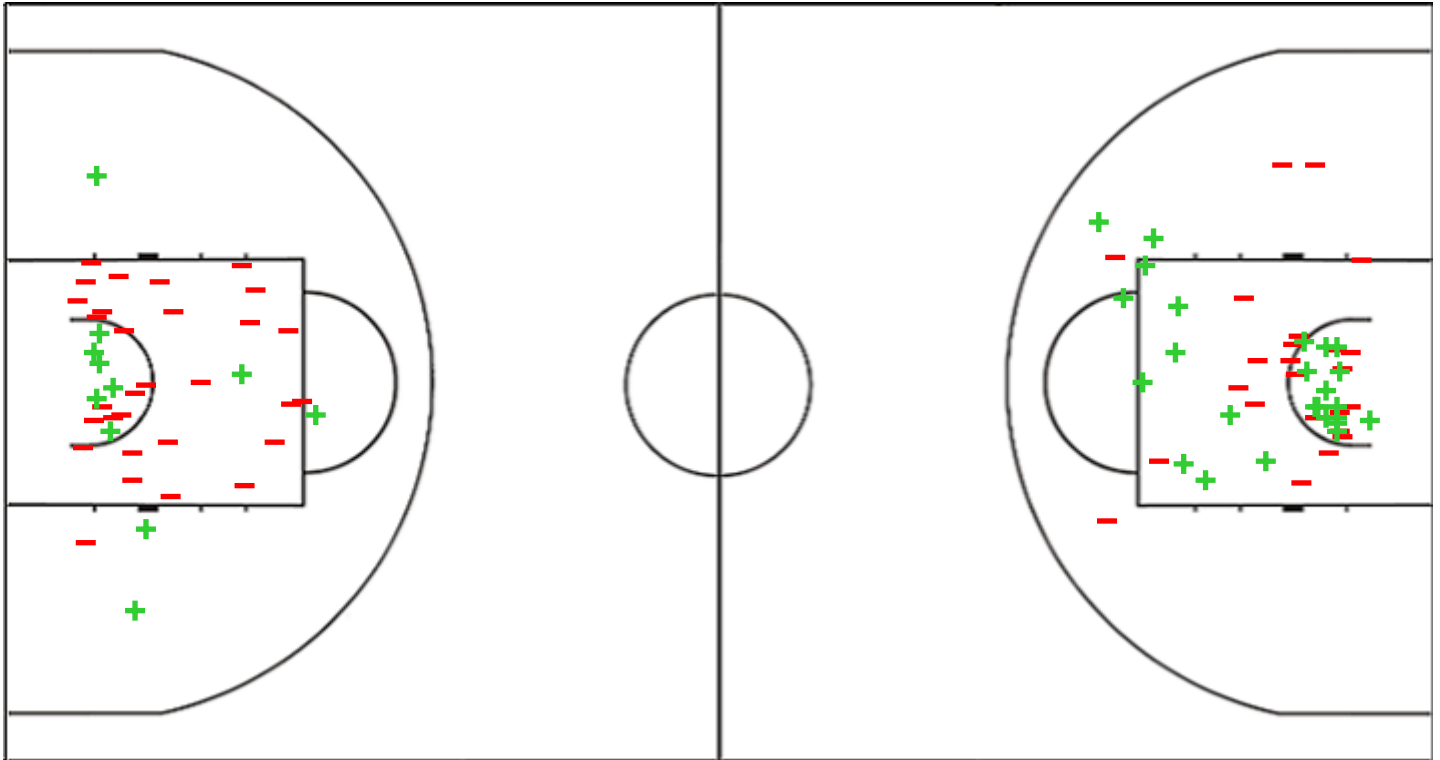

Shot Chart

PAN 61 vs 72 CRC

(20-20, 11-15, 17-16, 13-21)

Scoring by 5 min intervals:

	Q1		Q2		Q3		Q4	
PAN	13	20	25	31	36	48	57	61
CRC	7	20	31	35	41	51	62	72

PAN - Panama

CRC - Costa Rica

PAN	M / A	%
Fied Goals	18 / 60	30
2 Points	11 / 41	27
3 Points	7 / 19	37
Free Throws	18 / 34	53

%	M / A	CRC
45	28 / 62	Fied Goals
51	25 / 49	2 Points
23	3 / 13	3 Points
48	13 / 27	Free Throws

Shot Chart

PAN 61 vs 72 CRC

(20-20, 11-15, 17-16, 13-21)

Scoring by 5 min intervals:

	Q1		Q2		Q3		Q4	
PAN	13	20	25	31	36	48	57	61
CRC	7	20	31	35	41	51	62	72