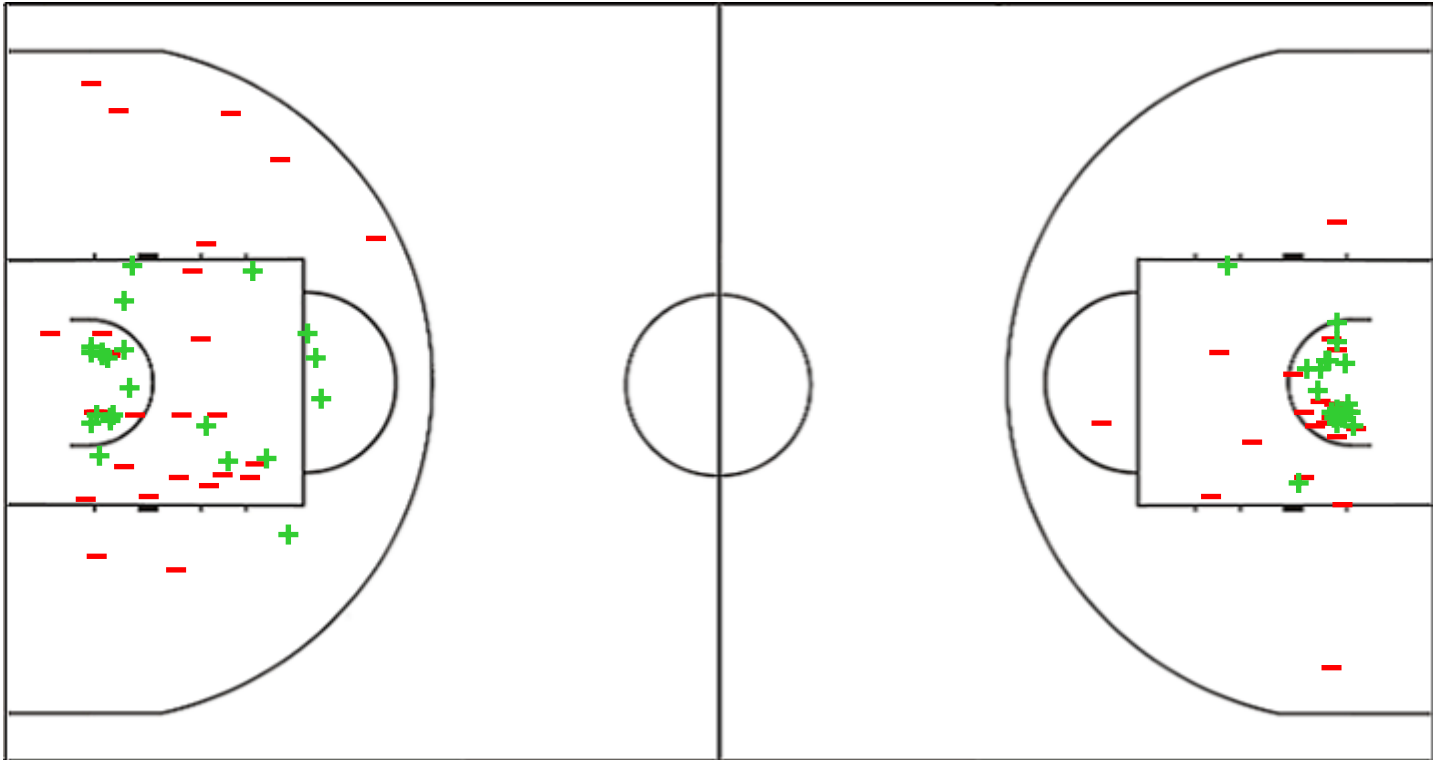

Shot Chart

CRC 61 vs 77 GUA

(8-16, 10-20, 19-16, 24-25)

Scoring by 5 min intervals:

	Q1		Q2		Q3		Q4	
CRC	4	8	13	18	32	37	44	61
GUA	8	16	26	36	43	52	64	77

CRC - Costa Rica

GUA - Guatemala

CRC	M / A	%
Fied Goals	23 / 67	34
2 Points	23 / 51	45
3 Points	0 / 16	0
Free Throws	15 / 27	56

%	M / A	GUA
48	26 / 54	Fied Goals
48	19 / 40	2 Points
50	7 / 14	3 Points
69	18 / 26	Free Throws