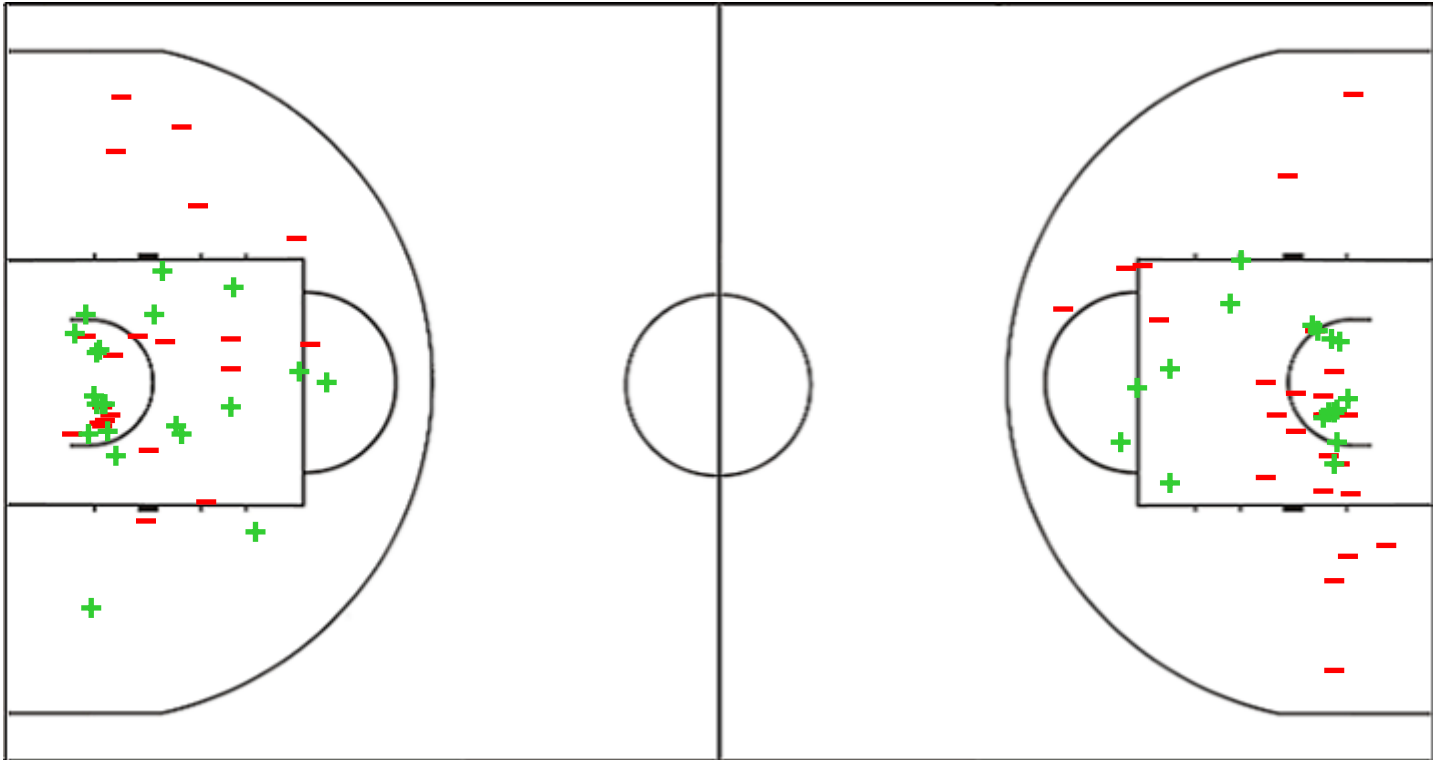

Shot Chart

HON 82 vs 72 PAN

(20-14, 22-13, 17-28, 23-17)

Scoring by 5 min intervals:

	Q1		Q2		Q3		Q4	
HON	12	20	35	42	49	59	72	82
PAN	3	14	20	27	41	55	67	72

HON - Honduras

PAN - Panama

HON	M / A	%
Fied Goals	30 / 65	46
2 Points	21 / 42	50
3 Points	9 / 23	39
Free Throws	13 / 17	76

%	M / A	PAN
32	26 / 81	Fied Goals
41	18 / 44	2 Points
22	8 / 37	3 Points
67	12 / 18	Free Throws

Shot Chart

HON 82 vs 72 PAN

(20-14, 22-13, 17-28, 23-17)

Scoring by 5 min intervals:

	Q1		Q2		Q3		Q4	
HON	12	20	35	42	49	59	72	82
PAN	3	14	20	27	41	55	67	72