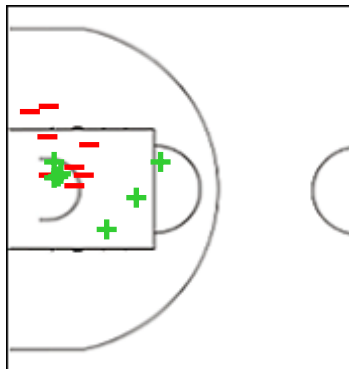

HON 82 vs 72 PAN

(20-14, 22-13, 17-28, 23-17)

Scoring by 5 min intervals:

	Q1		Q2		Q3		Q4	
HON	12	20	35	42	49	59	72	82
PAN	3	14	20	27	41	55	67	72

PAN - Panama

00 CAICEDO Katie

	M / A	%
Fied Goals	3 / 4	75
2 Points	3 / 4	75
3 Points	0 / 0	0
Free Throws	0 / 0	0

4 CARRERA Ana

	M / A	%
Fied Goals	2 / 7	29
2 Points	0 / 2	0
3 Points	2 / 5	40
Free Throws	0 / 0	0

5 REID Ashley

	M / A	%
Fied Goals	7 / 14	50
2 Points	6 / 7	86
3 Points	1 / 7	14
Free Throws	2 / 3	67

7 VEGA Veronica

	M / A	%
Fied Goals	8 / 20	40
2 Points	7 / 16	44
3 Points	1 / 4	25
Free Throws	2 / 4	50

9 CONCHA Mariangel

	M / A	%
Fied Goals	3 / 11	27
2 Points	1 / 5	20
3 Points	2 / 6	33
Free Throws	4 / 5	80

10 CULIOLLO Laili