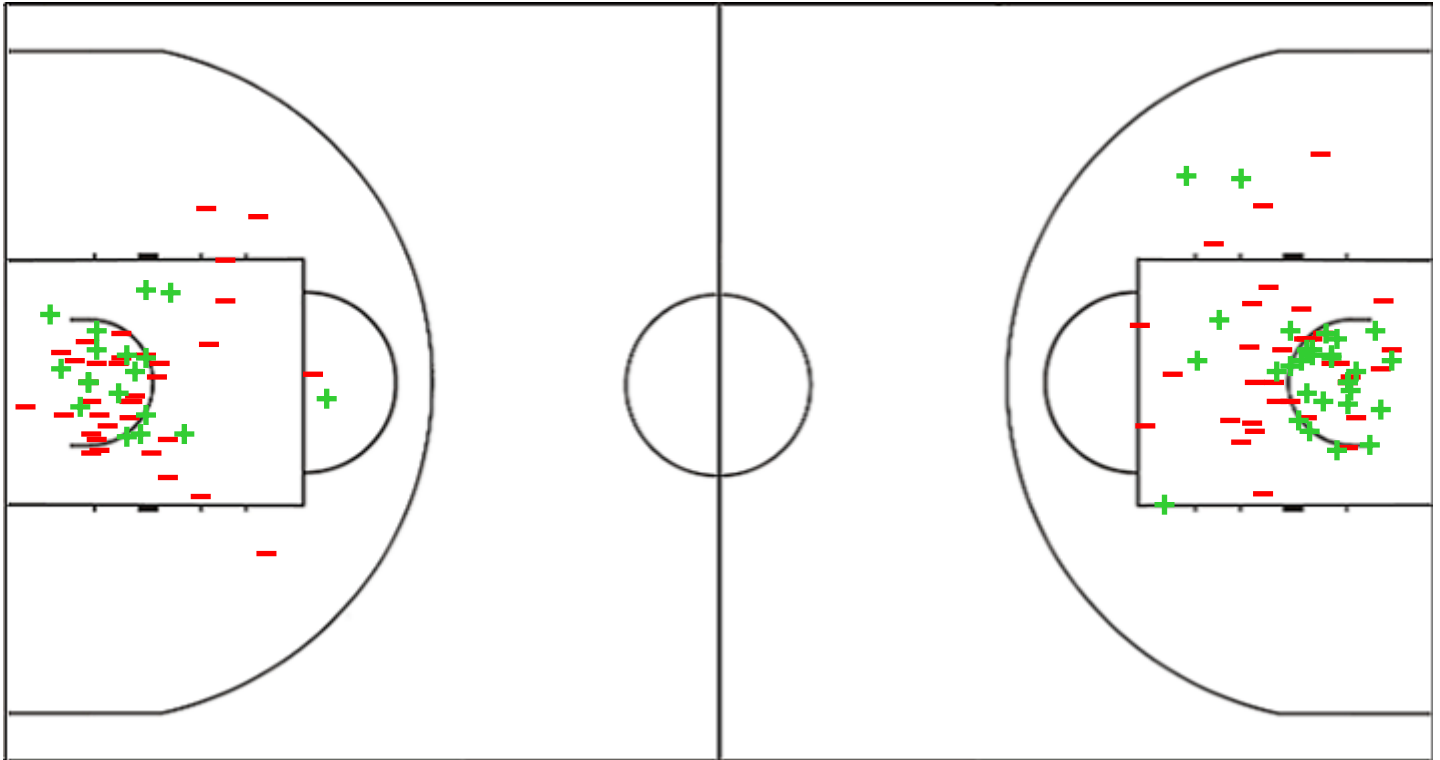

Shot Chart

DOM 46 vs 92 MEX

(10-17, 9-24, 21-20, 6-31)

Scoring by 5 min intervals:

	Q1		Q2		Q3		Q4	
DOM	3	10	17	19	29	40	42	46
MEX	9	17	35	41	48	61	76	92

DOM - Dominican Republic

MEX - Mexico

DOM	M / A	%
Fied Goals	20 / 66	30
2 Points	20 / 57	35
3 Points	0 / 9	0
Free Throws	6 / 17	35

%	M / A	MEX
40	37 / 93	Fied Goals
44	31 / 70	2 Points
26	6 / 23	3 Points
43	12 / 28	Free Throws