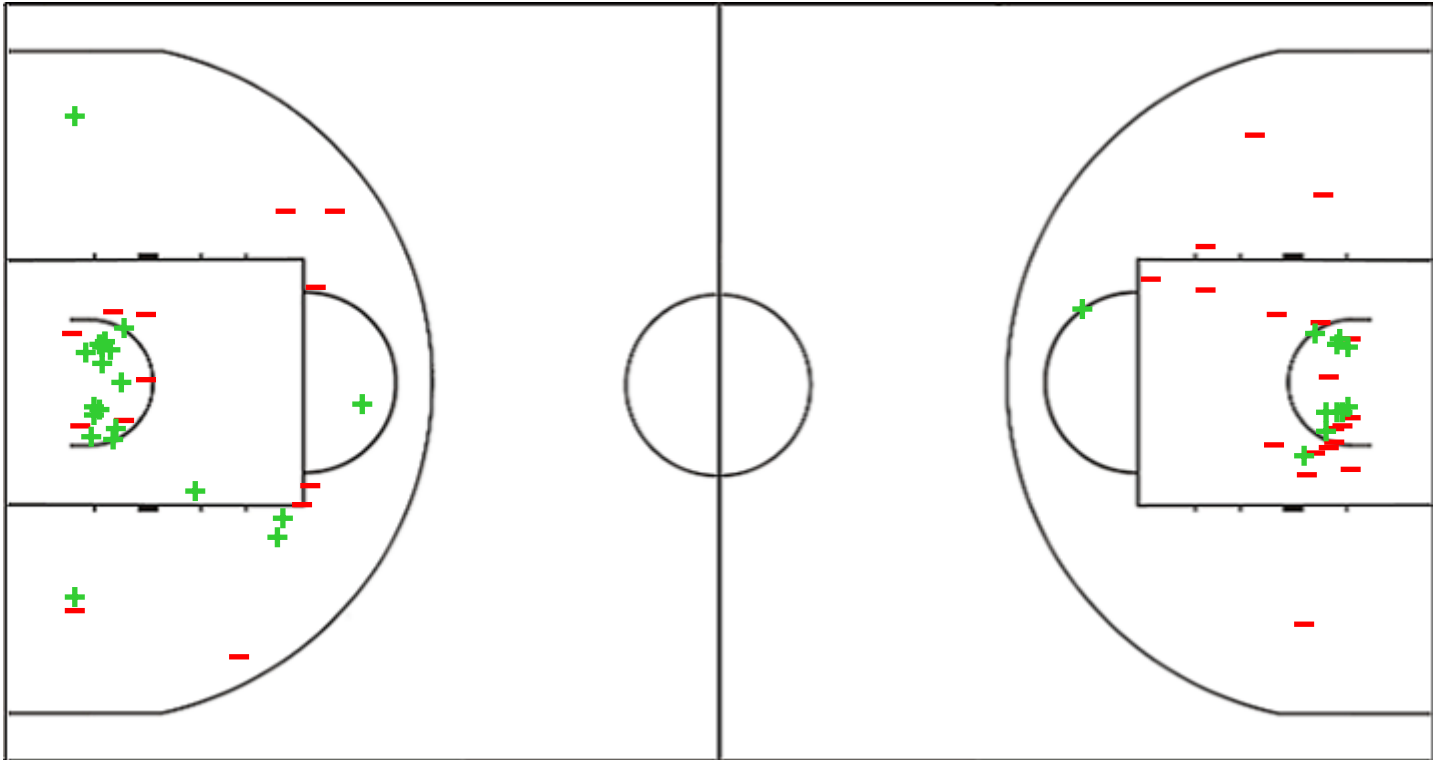

## Shot Chart

### PUR 87 vs 68 DOM

(27-17, 17-13, 33-18, 10-20)

Scoring by 5 min intervals:

	Q1		Q2		Q3		Q4	
<b>PUR</b>	12	27	34	44	61	77	86	87
<b>DOM</b>	7	17	24	30	34	48	57	68

PUR - Puerto Rico

DOM - Dominican Republic