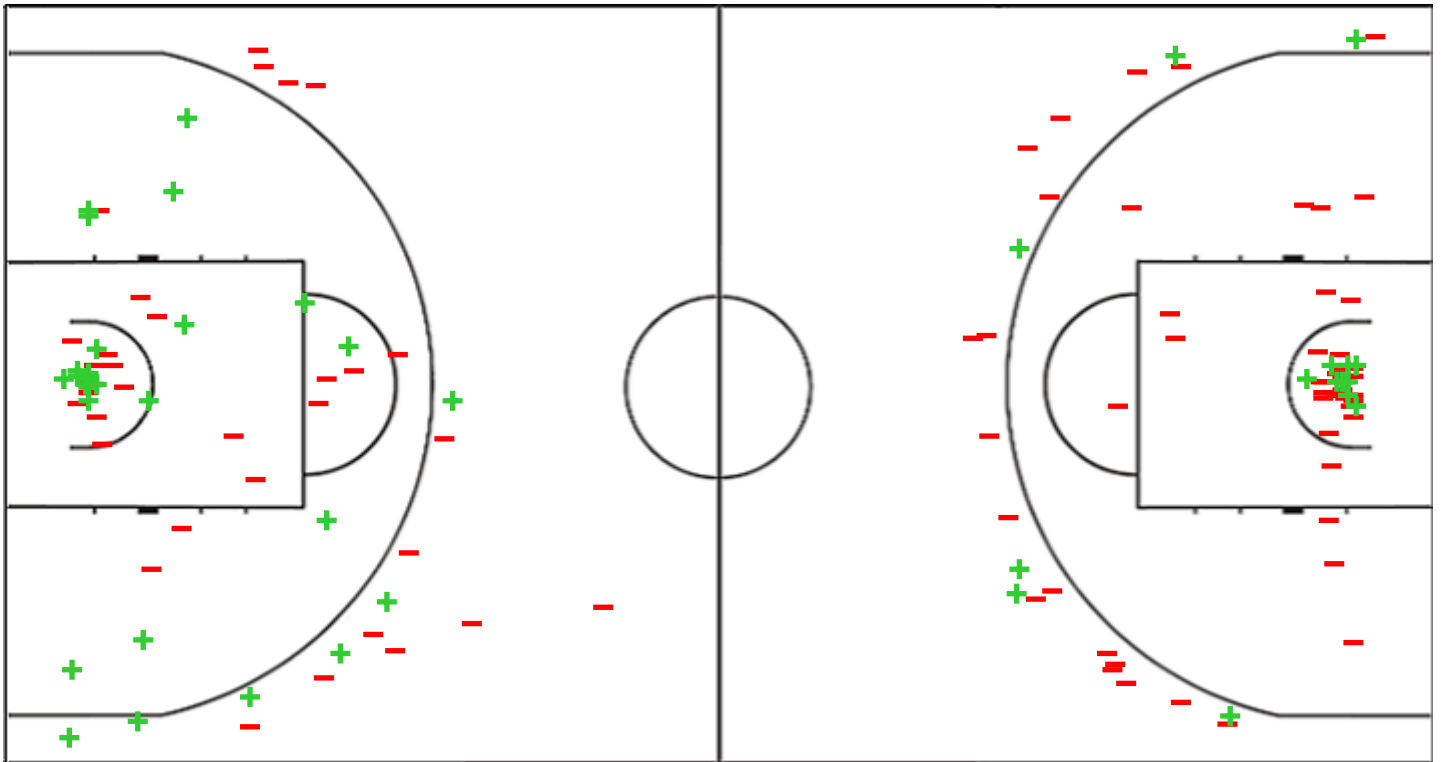

Shot Chart

LDN 76 vs 46 CANA

(25-14, 20-6, 11-8, 20-18)

Scoring by 5 min intervals:

	Q1		Q2		Q3		Q4	
LDN	11	25	34	45	52	56	66	76
CB	4	14	17	20	23	28	31	46
Islas C								

LDN - London Lions

CANA - CB Islas Canarias

LDN	M / A	%
Fied Goals	29 / 64	45
2 Points	23 / 46	50
3 Points	6 / 18	33
Free Throws	12 / 17	71

%	M / A	CANA
24	16 / 68	Fied Goals
23	10 / 44	2 Points
25	6 / 24	3 Points
62	8 / 13	Free Throws

Shot Chart