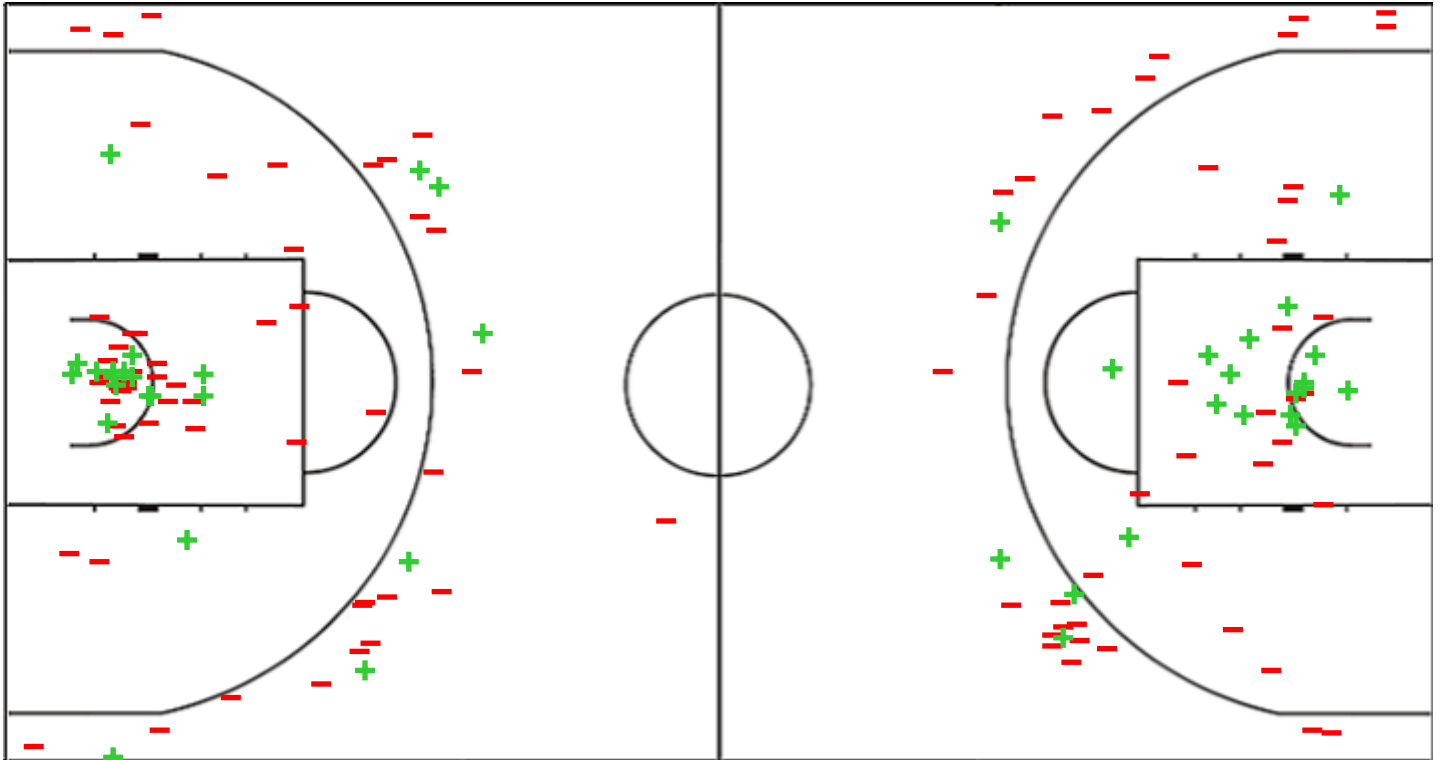

Shot Chart

GWH 61 vs 61 DSS

(9-11, 14-13, 22-22, 16-15)

Scoring by 5 min intervals:

	Q1		Q2		Q3		Q4	
GWH	5	9	18	23	33	45	51	61
DSS	8	11	15	24	28	46	54	61

GWH - BBC Grengewald Hueschtert

DSS - Banco di Sardegna Sassari

GWH	M / A	%
Fied Goals	23 / 77	30
2 Points	17 / 50	34
3 Points	6 / 27	22
Free Throws	9 / 16	56

%	M / A	DSS
32	20 / 62	Fied Goals
46	16 / 35	2 Points
15	4 / 27	3 Points
89	17 / 19	Free Throws

Shot Chart

GWH 61 vs 61 DSS