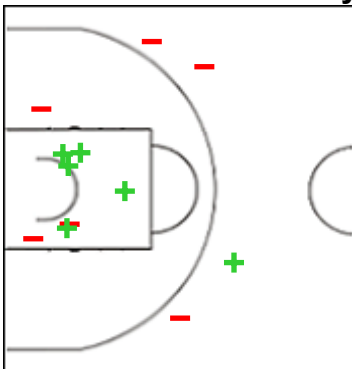

CANA - CB Islas Canarias

55 BRITO Carla

	M / A	%
Fied Goals	7 / 11	64
2 Points	7 / 10	70
3 Points	0 / 1	0
Free Throws	3 / 4	75

Shot Chart

CANA 67 vs 56 LDN

(22-14, 18-13, 13-14, 14-15)

Scoring by 5 min intervals:

	Q1		Q2		Q3		Q4	
CB								
Islas C	5	22	32	40	44	53	58	67
LDN	7	14	21	27	34	41	46	56

LDN - London Lions

3 NORTON Shanice Brandi

	M / A	%
Fied Goals	4 / 9	44
2 Points	4 / 6	67
3 Points	0 / 3	0
Free Throws	7 / 8	88

10 BREEN Cassandra Morgan

	M / A	%
Fied Goals	1 / 6	17
2 Points	0 / 1	0
3 Points	1 / 5	20
Free Throws	2 / 2	100

11 WINTERBURN Holly

	M / A	%
Fied Goals	6 / 12	50
2 Points	5 / 8	63
3 Points	1 / 4	25
Free Throws	3 / 4	75