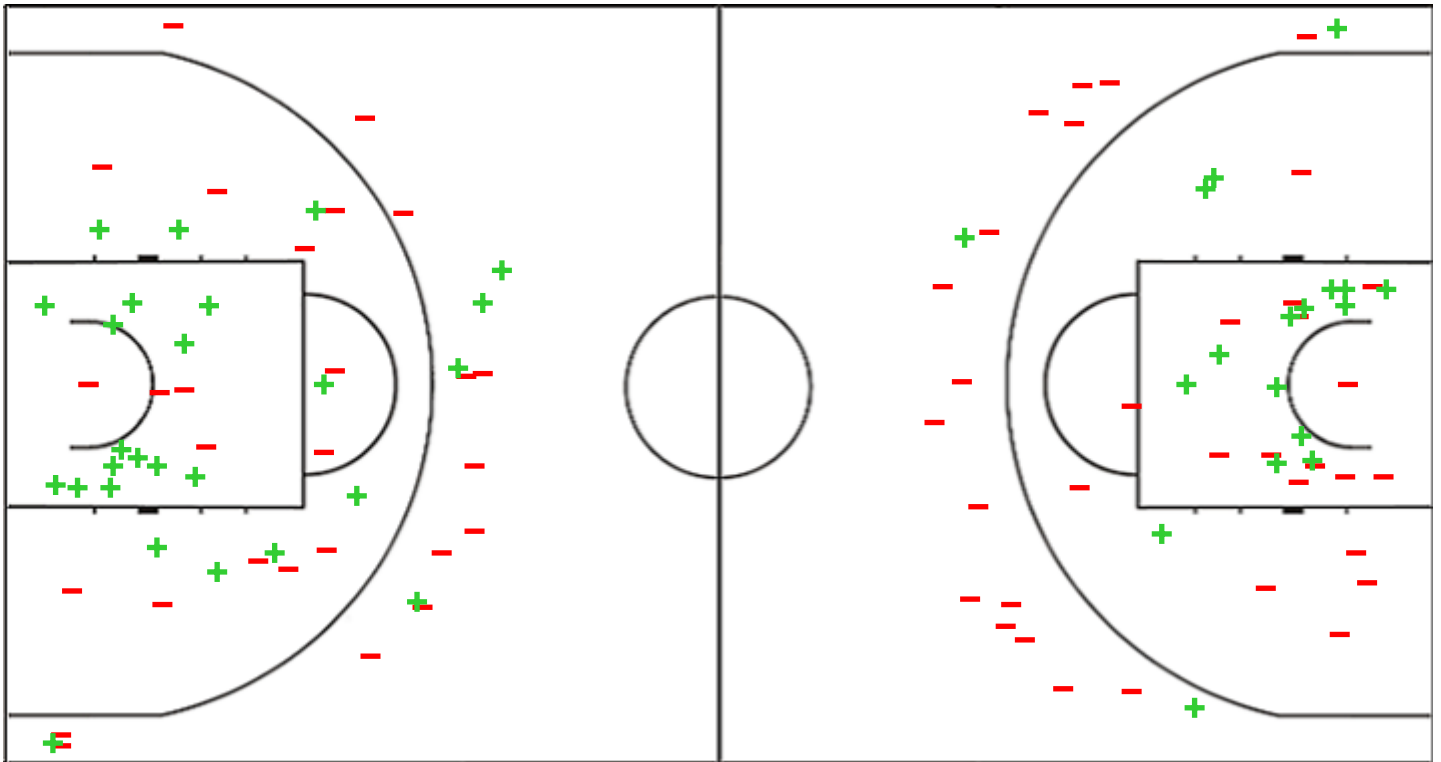

Shot Chart

CANA 67 vs 56 LDN

(22-14, 18-13, 13-14, 14-15)

Scoring by 5 min intervals:

	Q1		Q2		Q3		Q4	
CB Islas C	5	22	32	40	44	53	58	67
LDN	7	14	21	27	34	41	46	56

CANA - CB Islas Canarias

LDN - London Lions

CANA	M / A	%
Fied Goals	26 / 54	48
2 Points	21 / 37	57
3 Points	5 / 17	29
Free Throws	10 / 17	59

%	M / A	LDN
35	18 / 52	Fied Goals
45	15 / 33	2 Points
16	3 / 19	3 Points
68	17 / 25	Free Throws

Shot Chart