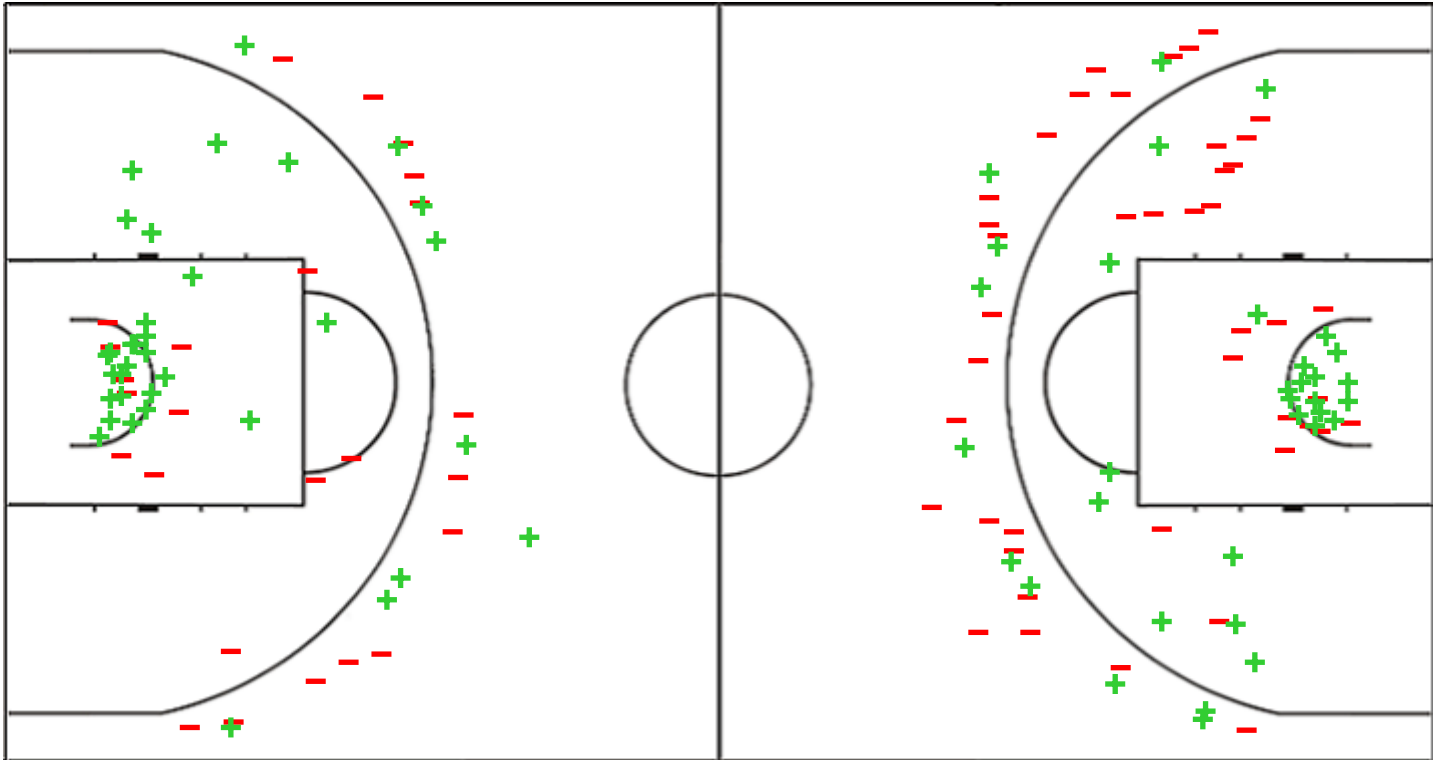

Shot Chart

PEAC 90 vs 83 RML

(24-20, 26-22, 19-25, 21-16)

Scoring by 5 min intervals:

	Q1		Q2		Q3		Q4	
PEAC	12	22	34	50	56	69	77	90
RML	11	20	33	42	51	67	74	83

PEAC - NKA Universitas PEAC

RML - Neve David Ramla

PEAC	M / A	%
Fied Goals	35 / 60	58
2 Points	26 / 38	68
3 Points	9 / 22	41
Free Throws	11 / 14	79

%	M / A	RML
44	34 / 77	Fied Goals
53	24 / 45	2 Points
31	10 / 32	3 Points
50	5 / 10	Free Throws

Shot Chart