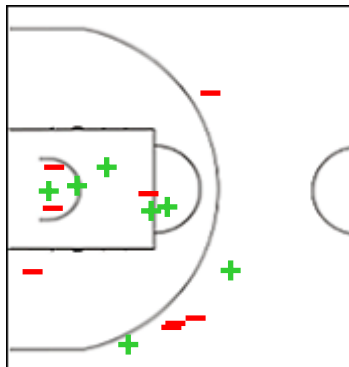

11 CRVENDAKIC Aleksandra

	M / A	%
Fied Goals	7 / 15	47
2 Points	5 / 9	56
3 Points	2 / 6	33
Free Throws	2 / 2	100