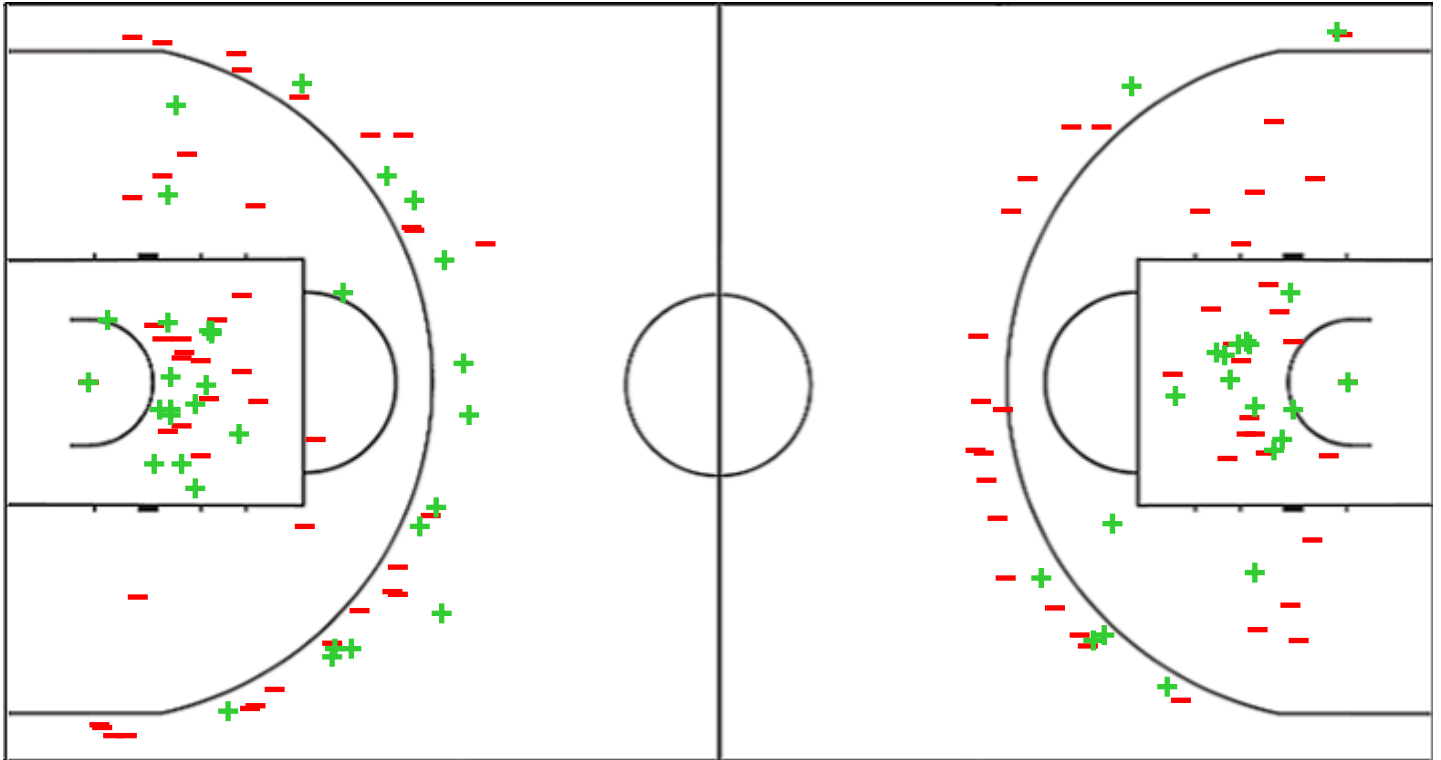

Shot Chart

PROM 86 vs 64 SSIC

(19-15, 29-23, 19-14, 19-12)

Scoring by 5 min intervals:

	Q1		Q2		Q3		Q4	
PROM	14	19	34	48	55	67	70	70
SSIC	4	15	26	38	42	52	55	55

PROM - BC Prometey

SSIC - ACS SEPSI-SIC

PROM	M / A	%
Fied Goals	32 / 78	41
2 Points	19 / 42	45
3 Points	13 / 36	36
Free Throws	9 / 10	90

%	M / A	SSIC
34	21 / 62	Fied Goals
38	15 / 39	2 Points
26	6 / 23	3 Points
73	16 / 22	Free Throws

Shot Chart

PROM 86 vs 64 SSIC

(19-15, 29-23, 19-14, 19-12)

Scoring by 5 min intervals:

	Q1		Q2		Q3		Q4	
PROM	14	19	34	48	55	67	70	70
SSIC	4	15	26	38	42	52	55	55