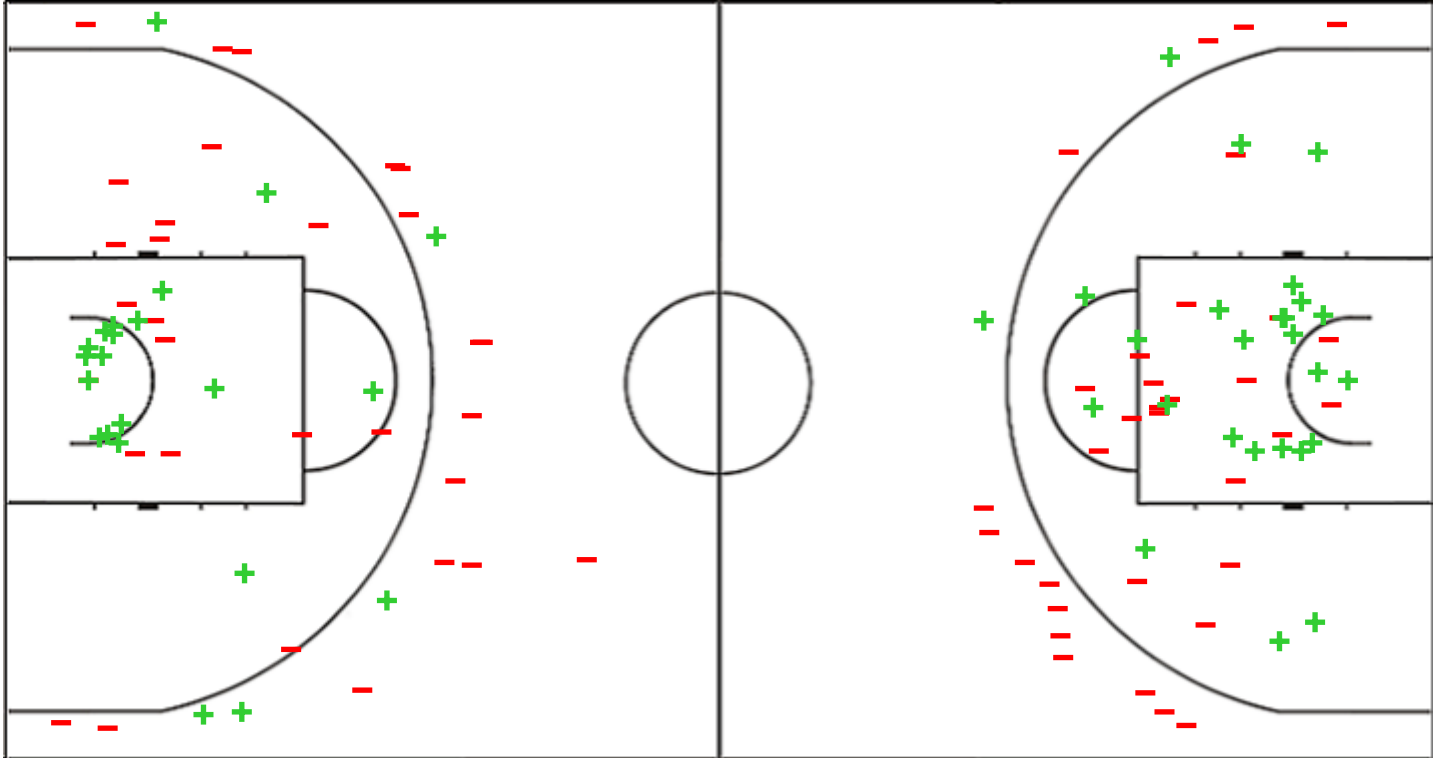

Shot Chart

KBME 59 vs 67 VAL

(15-19, 13-17, 21-7, 10-24)

Scoring by 5 min intervals:

	Q1		Q2		Q3		Q4	
KBME	7	15	24	28	39	49	56	59
VAL	11	19	26	36	37	43	54	67

KBME - Kangoeroes Basket Mechelen

VAL - Valencia Basket Club SAD