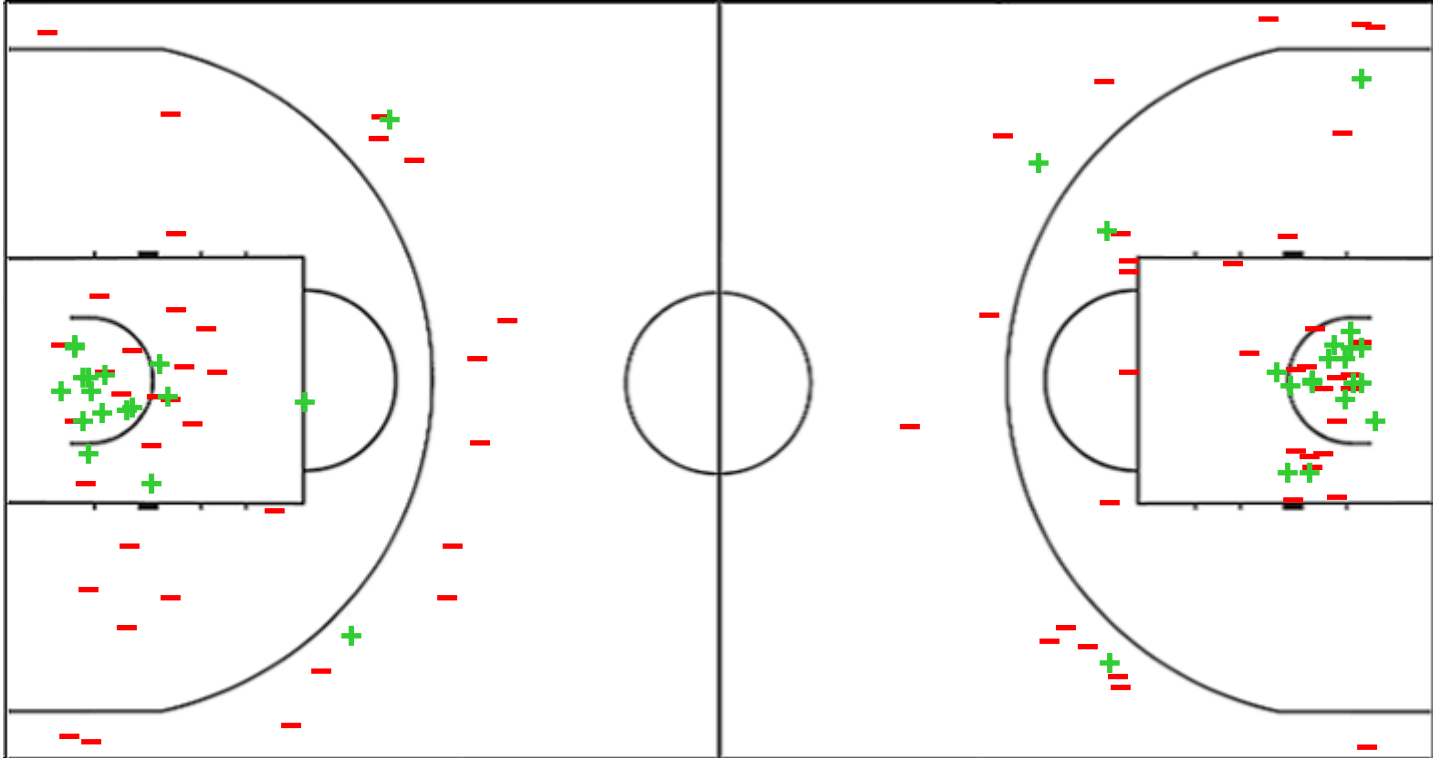

Shot Chart

BNC 48 vs 57 DME

(14-17, 10-13, 16-13, 8-14)

Scoring by 5 min intervals:

	Q1		Q2		Q3		Q4	
BNC	6	14	18	24	32	40	44	48
DME	8	17	24	30	37	43	48	57

BNC - Basket Namur Capitale

DME - Ensino Lugo CB

BNC	M / A	%
Fied Goals	18 / 53	34
2 Points	16 / 38	42
3 Points	2 / 15	13
Free Throws	10 / 11	91