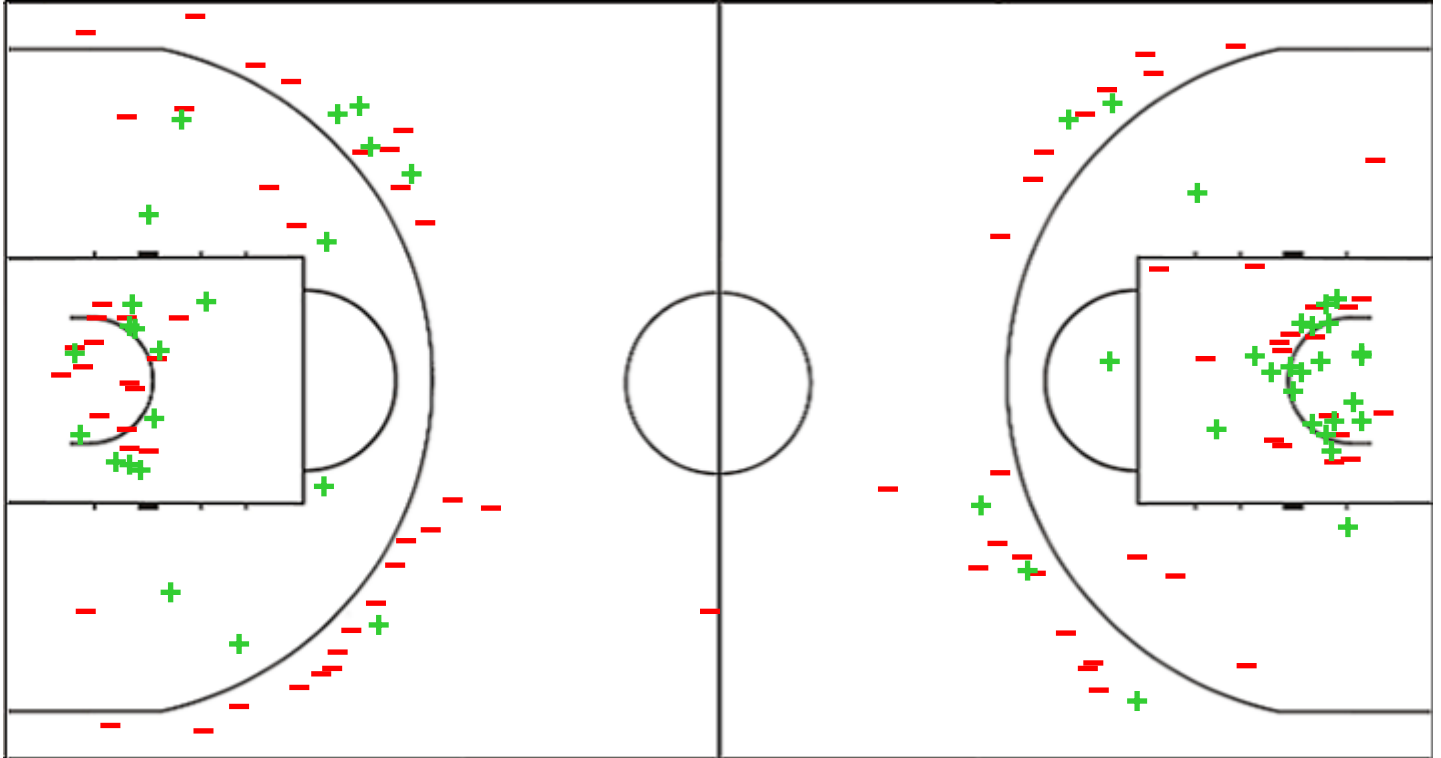

Shot Chart

ZAB 58 vs 75 CAS

(10-16, 25-18, 11-14, 12-27)

Scoring by 5 min intervals:

	Q1		Q2		Q3		Q4	
ZAB	6	10	24	35	41	46	54	58
CAS	8	16	26	34	44	48	55	75

ZAB - BK Zabiny Brno

CAS - Mithra Castors Braine

ZAB	M / A	%
Fied Goals	22 / 66	33
2 Points	17 / 37	46
3 Points	5 / 29	17
Free Throws	9 / 15	60