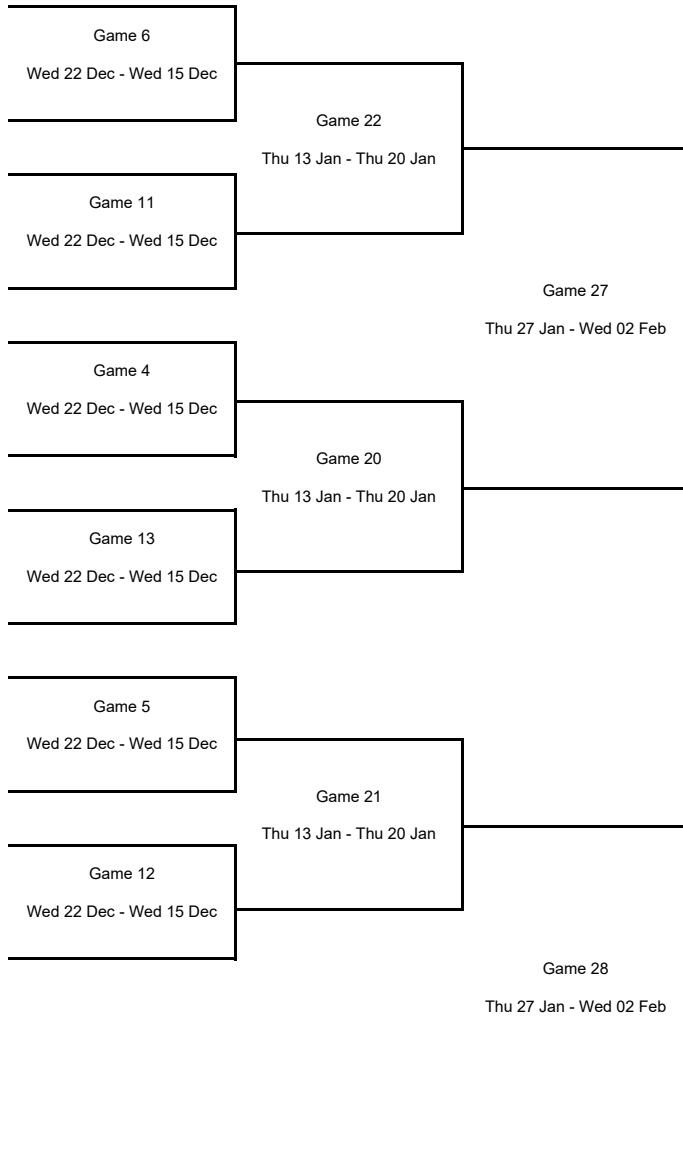

TOURNAMENT SUMMARY