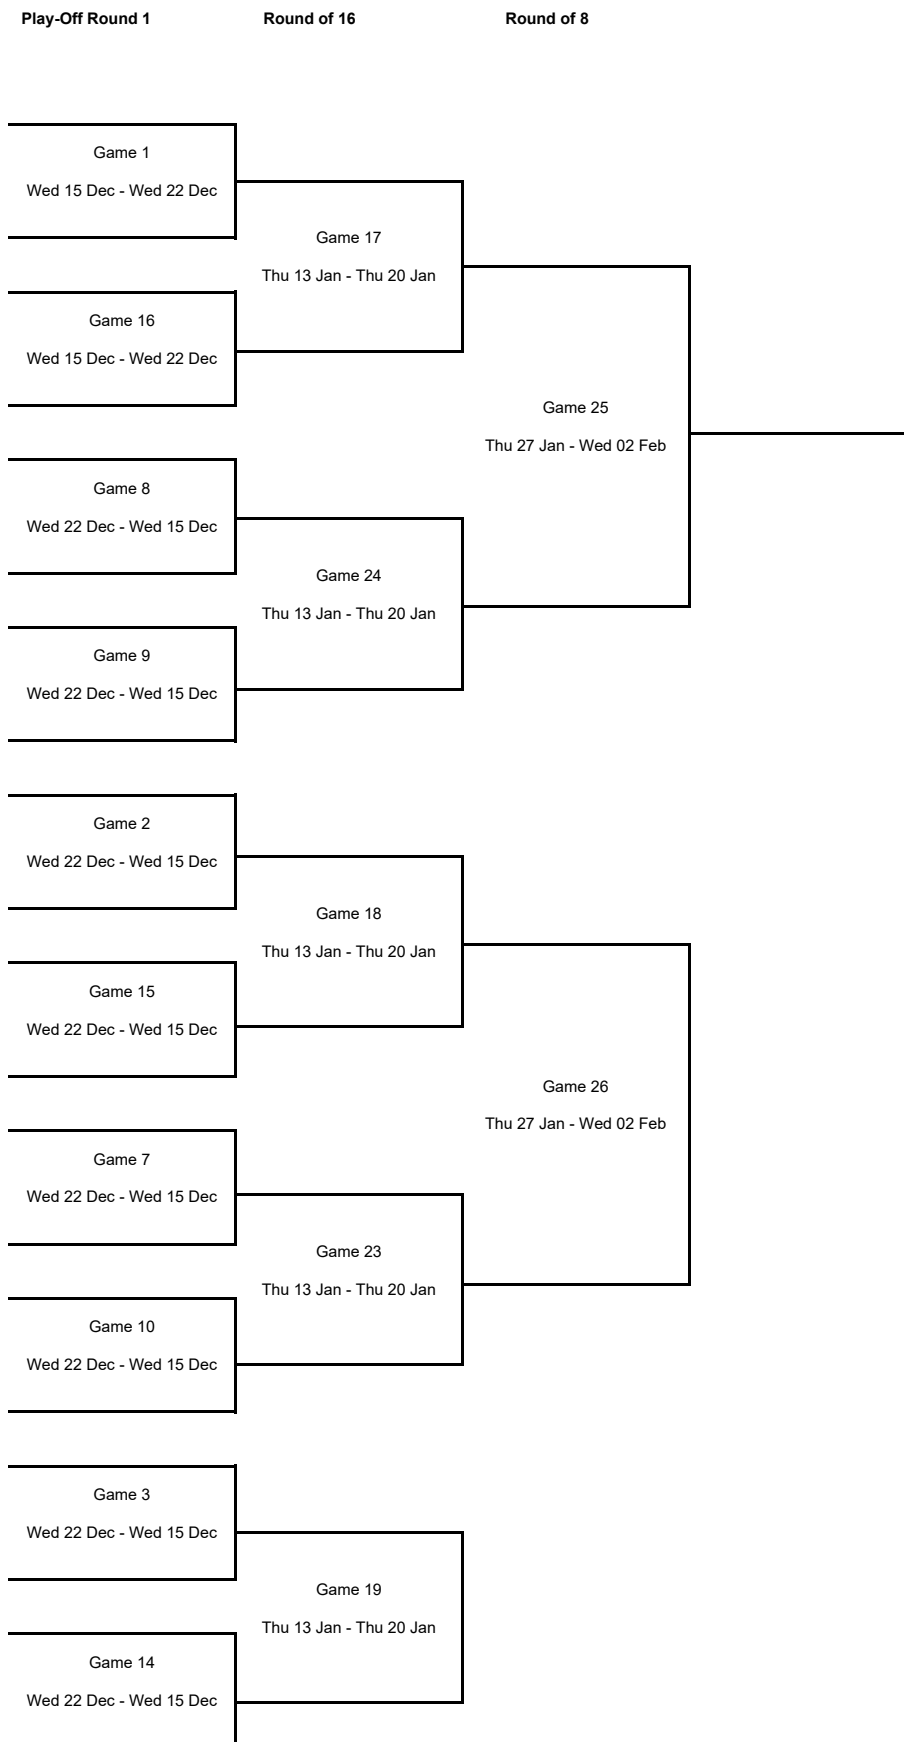

TOURNAMENT SUMMARY