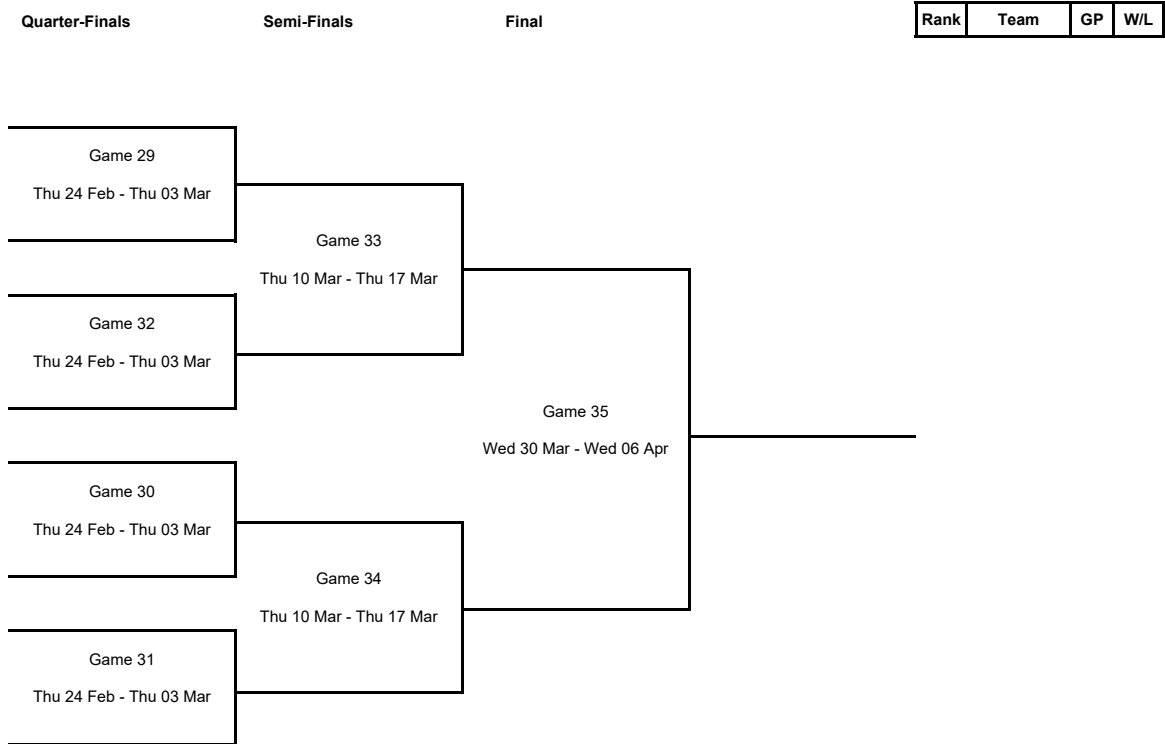

TOURNAMENT SUMMARY

Regular Season - Group K

Phase	Game No	Teams	Date	Start Time	Location	Attendance	Final	Q1	Q2	Q3	Q4
Regular Season	1	ZAB vs CAS	Thu 14 Oct	18:00	Sport Hall Rosnicka	98	58-75	10-16	25-18	11-14	12-27
	2	RUTR vs LDN	Thu 14 Oct	18:30	Speiterlinghalle	100	78-81	14-19	20-11	25-26	19-25
	3	LDN vs ZAB	Wed 20 Oct	16:00	Copper Box Arena	0	74-82	13-25	19-12	23-25	19-20
	4	CAS vs RUTR	Wed 20 Oct	20:30	Stade Gaston Reiff	400	61-59	20-21	12-9	15-17	14-12

Group K						Games			Points		Diff.	Pen. Points	Class. Points
Rank		CAS	ZAB	LDN	RUTR	Played	Won	Lost	For	Agn			
1	CAS		03 Nov	01 Dec	61-59	2	2	0	136	117	+19		4
2	ZAB	58-75		24 Nov	27 Oct	2	1	1	140	149	-9		3
3	LDN	27 Oct	74-82		03 Nov	2	1	1	155	160	-5		3
4	RUTR	25 Nov	02 Dec	78-81		2	0	2	137	142	-5		2

Regular Season - Group L

Phase	Game No	Teams	Date	Start Time	Location	Attendance	Final	Q1	Q2	Q3	Q4
Regular Season	1	Haukar vs VDA	Thu 14 Oct	19:30	Ithrottamidstod Asvellir	311	41-84	9-26	11-12	6-27	15-19
	2	KPB vs Tarbes Gespe Bigorre	Wed 13 Oct	18:00	City Hall Vodova	184	49-55	21-16	9-20	12-12	7-7
	3	Tarbes Gespe Bigorre vs Haukar	Wed 20 Oct	20:00	Palais des Sports	270	66-53	21-11	10-17	23-12	12-13
	4	VDA vs KPB	Wed 20 Oct	20:00	Palacium	801	82-42	11-8	24-12	17-9	30-13

Group L						Games			Points		Diff.	Pen. Points	Class. Points
Rank		VDA	Tarbes Gespe Bigorre	KPB	Haukar	Played	Won	Lost	For	Agn			
1	VDA		01 Dec	82-42	03 Nov	2	2	0	166	83	+83		4
2	Tarbes Gespe Bigorre	27 Oct		03 Nov	66-53	2	2	0	121	102	+19		4
3	KPB	25 Nov	49-55		01 Dec	2	0	2	91	137	-46		2
4	Haukar	41-84	25 Nov	28 Oct		2	0	2	94	150	-56		2

Legend :	
Class.	Classification
OTx	Overtime
Diff.	Difference
Qx	Quarter Time
DSQ	Disqualified
W/L	Win/Loss
GP	Games played

TOURNAMENT SUMMARY