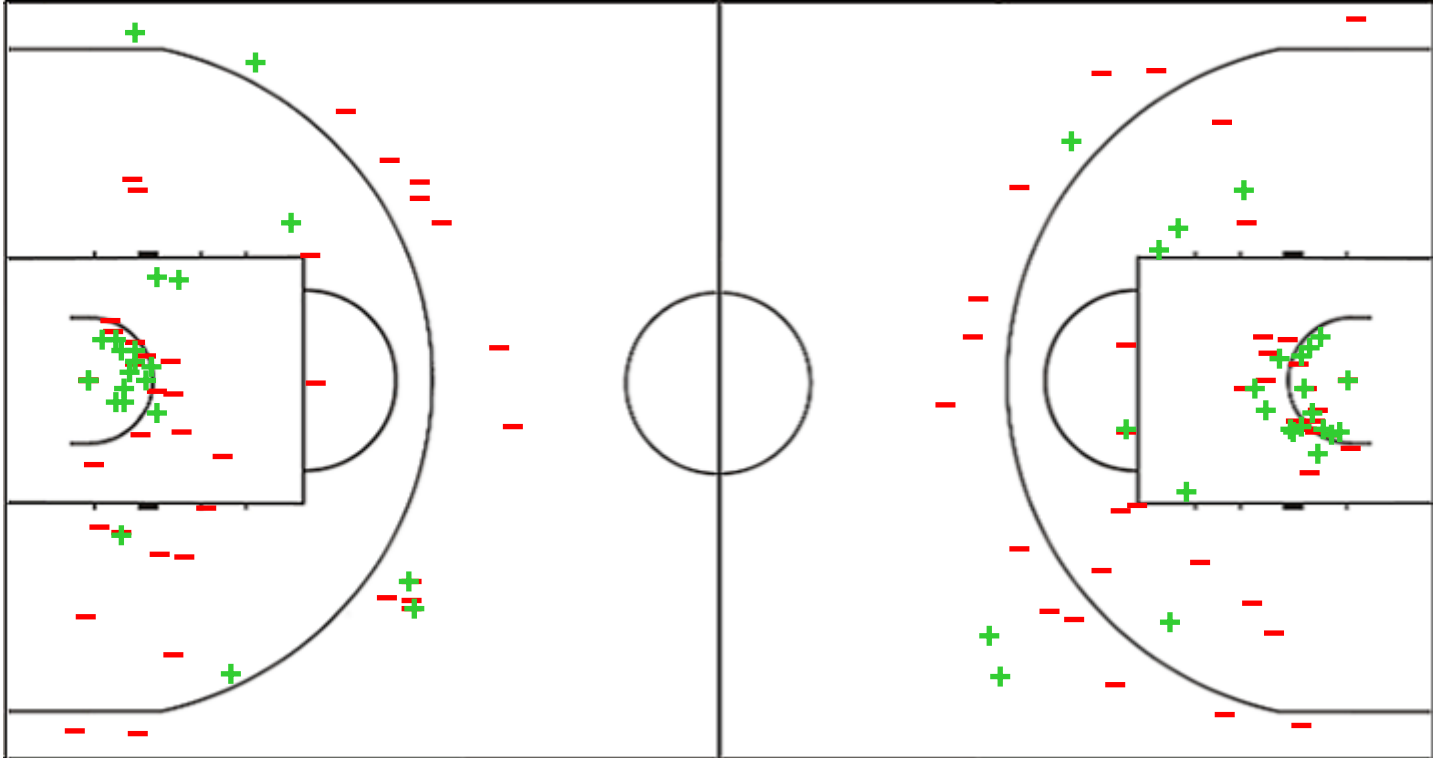

ENI	M / A	%
Fied Goals	23 / 63	37
2 Points	19 / 46	41
3 Points	4 / 17	24
Free Throws	11 / 13	85

PAO	M / A	%
Fied Goals	25 / 66	38
2 Points	22 / 50	44
3 Points	3 / 16	19
Free Throws	16 / 20	80

Shot Chart