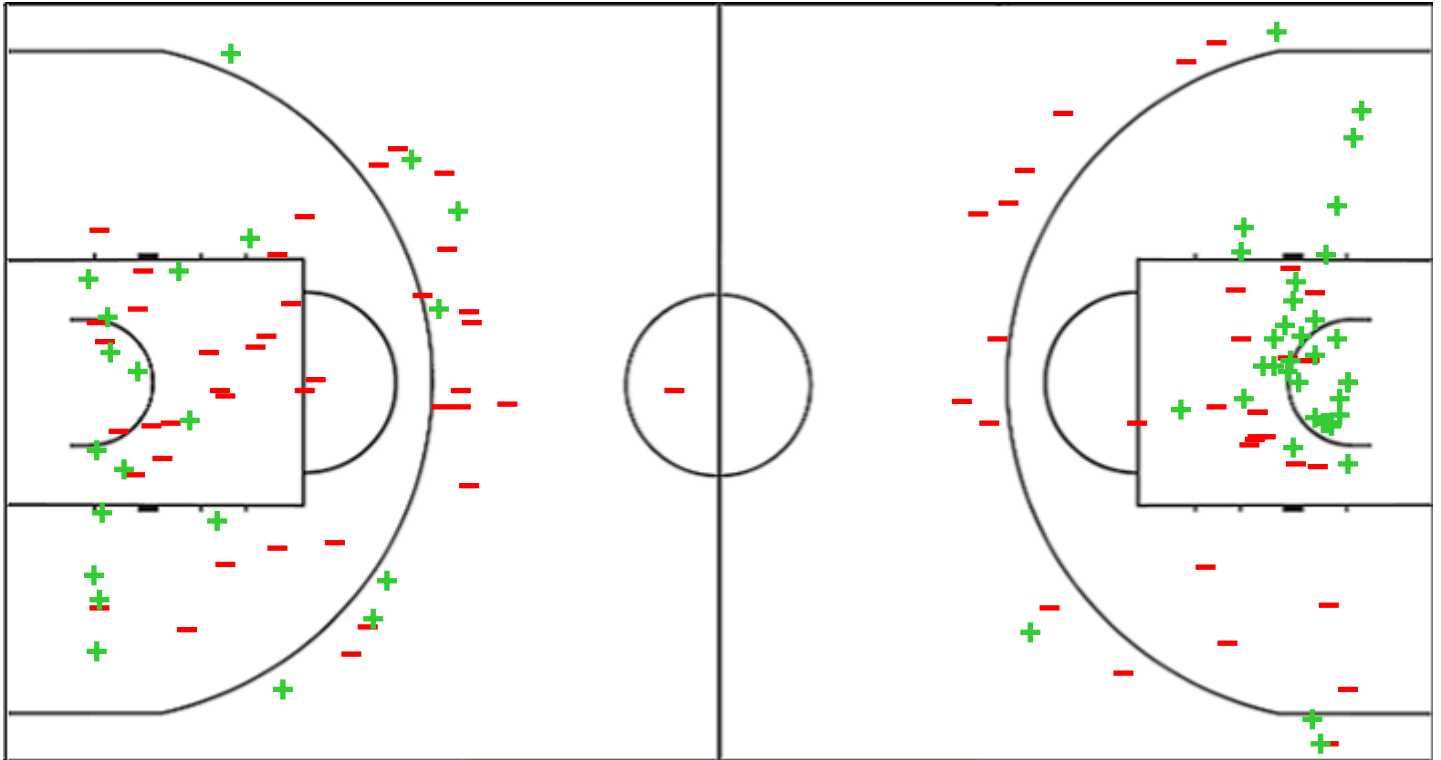

Shot Chart

DSS 64 vs 82 TFE

(17-23, 25-22, 8-21, 14-16)

Scoring by 5 min intervals:

	Q1		Q2		Q3		Q4	
DSS	4	17	29	42	42	50	58	64
TFE	8	23	32	45	60	66	73	82

DSS - Banco di Sardegna Sassari

TFE - Tenerife

DSS	M / A	%
Fied Goals	21 / 61	34
2 Points	14 / 39	36
3 Points	7 / 22	32
Free Throws	15 / 19	79

%	M / A	TFE
52	36 / 69	Fied Goals
60	32 / 53	2 Points
25	4 / 16	3 Points
100	6 / 6	Free Throws