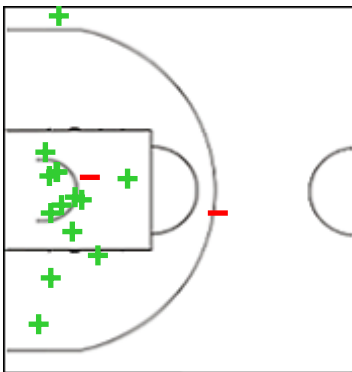

Shot Chart

DSS 64 vs 82 TFE

(17-23, 25-22, 8-21, 14-16)

Scoring by 5 min intervals:

	Q1		Q2		Q3		Q4	
DSS	4	17	29	42	42	50	58	64
TFE	8	23	32	45	60	66	73	82

TFE - Tenerife

3 DAVIS Kaela

	M / A	%
Fied Goals	14 / 16	88
2 Points	13 / 14	93
3 Points	1 / 2	50
Free Throws	2 / 2	100

4 TIKVIC Ivana

	M / A	%
Fied Goals	3 / 10	30
2 Points	3 / 10	30
3 Points	0 / 0	0
Free Throws	0 / 0	0

5 MONTENEGRO Esther

	M / A	%
Fied Goals	2 / 5	40
2 Points	2 / 4	50
3 Points	0 / 1	0
Free Throws	0 / 0	0