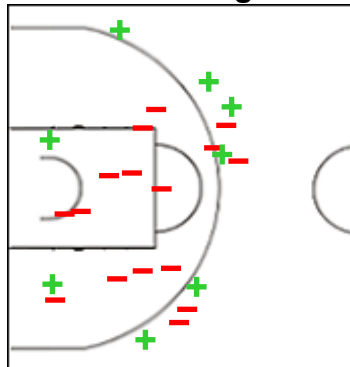

7 MORONI Giulia

	M / A	%
Fied Goals	2 / 5	40
2 Points	2 / 3	67
3 Points	0 / 2	0
Free Throws	4 / 5	80

8 ARIOLI Cinzia

	M / A	%
Fied Goals	0 / 3	0
2 Points	0 / 2	0
3 Points	0 / 1	0
Free Throws	2 / 2	100

32 SHEPARD Jessica

	M / A	%
Fied Goals	9 / 22	41
2 Points	8 / 16	50
3 Points	1 / 6	17
Free Throws	4 / 6	67

33 LUCAS Margaret

	M / A	%
Fied Goals	8 / 24	33
2 Points	2 / 13	15
3 Points	6 / 11	55
Free Throws	4 / 4	100

Shot Chart