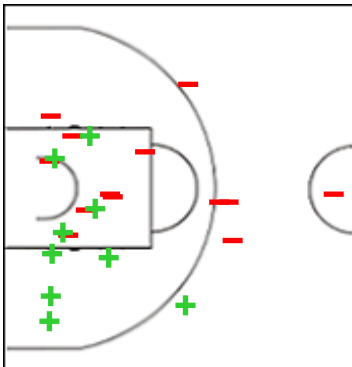

7 MORONI Giulia

	M / A	%
Fied Goals	2 / 5	40
2 Points	2 / 3	67
3 Points	0 / 2	0
Free Throws	4 / 5	80

8 ARIOLI Cinzia

	M / A	%
Fied Goals	0 / 3	0
2 Points	0 / 2	0
3 Points	0 / 1	0
Free Throws	2 / 2	100

32 SHEPARD Jessica

	M / A	%
Fied Goals	9 / 22	41
2 Points	8 / 16	50
3 Points	1 / 6	17
Free Throws	4 / 6	67

33 LUCAS Margaret

	M / A	%
Fied Goals	8 / 24	33
2 Points	2 / 13	15
3 Points	6 / 11	55
Free Throws	4 / 4	100

Shot Chart