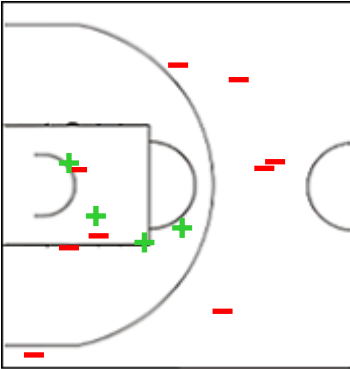

Shot Chart

DME 50 vs 69 KBME

(12-17, 20-14, 6-16, 12-22)

Scoring by 5 min intervals:

	Q1		Q2		Q3		Q4	
DME	5	12	21	32	36	36	46	50
KBME	8	17	24	31	41	45	56	69

DME - Ensino Lugo CB

9 LIZARAZU Marina

	M / A	%
Fied Goals	4 / 13	31
2 Points	4 / 7	57
3 Points	0 / 6	0
Free Throws	0 / 0	0