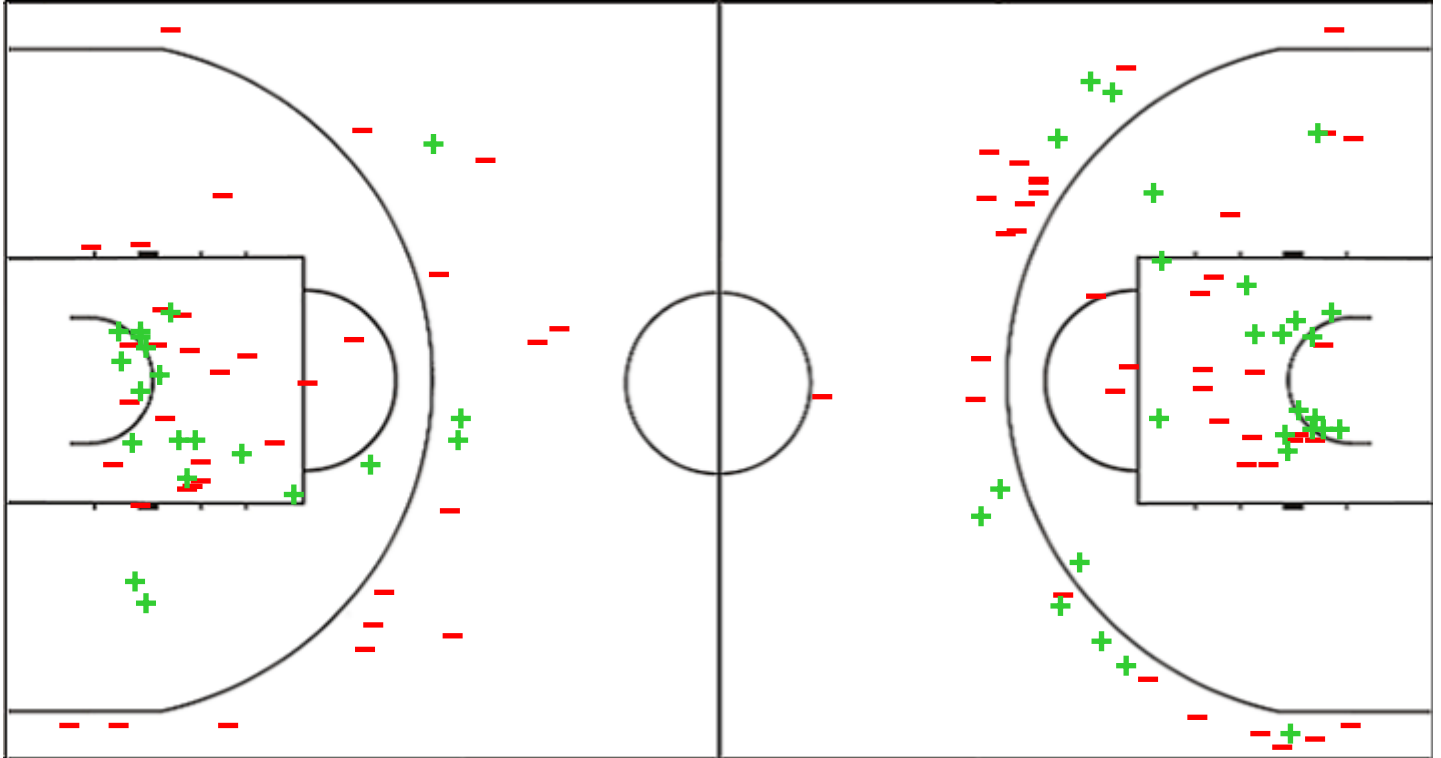

Shot Chart

DME 50 vs 69 KBME

(12-17, 20-14, 6-16, 12-22)

Scoring by 5 min intervals:

	Q1		Q2		Q3		Q4	
DME	5	12	21	32	36	36	46	50
KBME	8	17	24	31	41	45	56	69

DME - Ensino Lugo CB

KBME - Kangoeroes Basket Mechelen