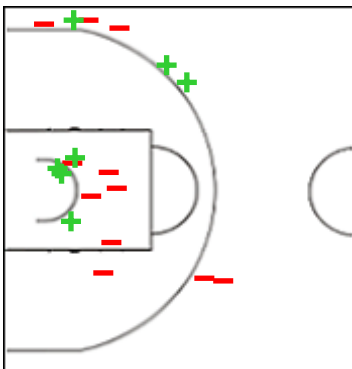

10 RESIMONT Laure

	M / A	%
Fied Goals	7 / 18	39
2 Points	4 / 10	40
3 Points	3 / 8	38
Free Throws	2 / 2	100