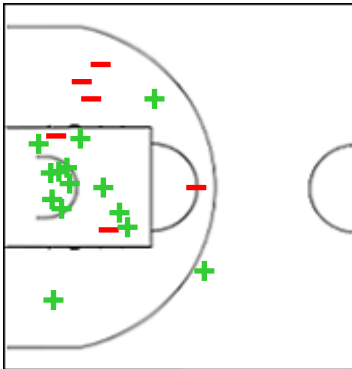

Shot Chart

TFE 66 vs 74 ELFIC

(15-22, 15-11, 16-23, 20-18)

Scoring by 5 min intervals:

	Q1		Q2		Q3		Q4	
TFE	11	15	19	30	38	46	54	66
ELFIC	13	22	29	33	42	56	60	74

TFE - Tenerife

ELFIC - BCF Elfic Fribourg

TFE	M / A	%
Fied Goals	28 / 63	44
2 Points	23 / 53	43
3 Points	5 / 10	50
Free Throws	5 / 9	56

%	M / A	ELFIC
44	28 / 64	Fied Goals
49	24 / 49	2 Points
27	4 / 15	3 Points
93	14 / 15	Free Throws

Shot Chart

TFE 66 vs 74 ELFIC

(15-22, 15-11, 16-23, 20-18)

Scoring by 5 min intervals:

	Q1		Q2		Q3		Q4	
TFE	11	15	19	30	38	46	54	66
ELFIC	13	22	29	33	42	56	60	74

TFE - Tenerife

3 DAVIS Kaela

	M / A	%
Fied Goals	14 / 20	70
2 Points	13 / 19	68
3 Points	1 / 1	100
Free Throws	2 / 3	67

4 TIKVIC Ivana

	M / A	%
Fied Goals	1 / 6	17
2 Points	1 / 6	17
3 Points	0 / 0	0
Free Throws	0 / 2	0