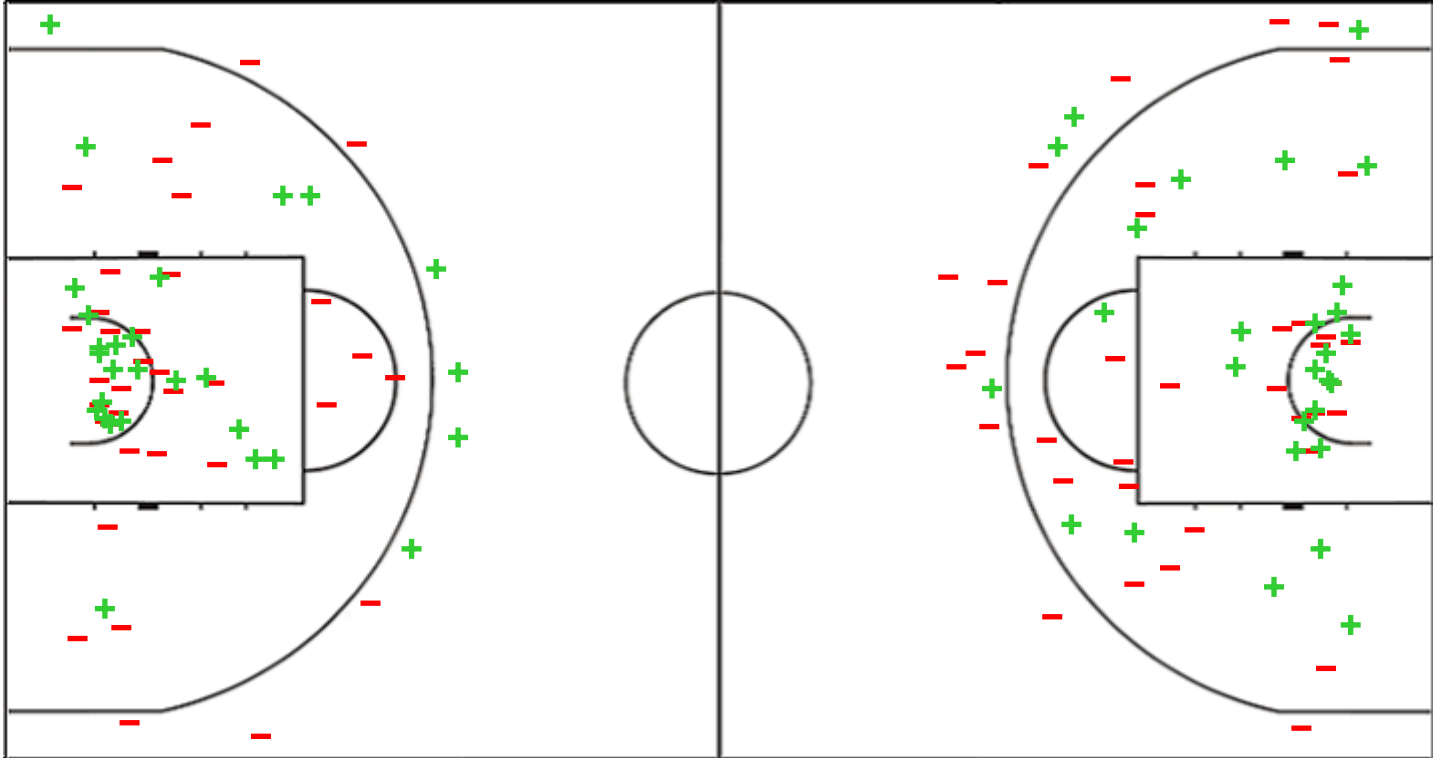

Shot Chart

TFE 66 vs 74 ELFIC

(15-22, 15-11, 16-23, 20-18)

Scoring by 5 min intervals:

	Q1		Q2		Q3		Q4	
TFE	11	15	19	30	38	46	54	66
ELFIC	13	22	29	33	42	56	60	74

TFE - Tenerife

ELFIC - BCF Elfic Fribourg

TFE	M / A	%
Fied Goals	28 / 63	44
2 Points	23 / 53	43
3 Points	5 / 10	50
Free Throws	5 / 9	56