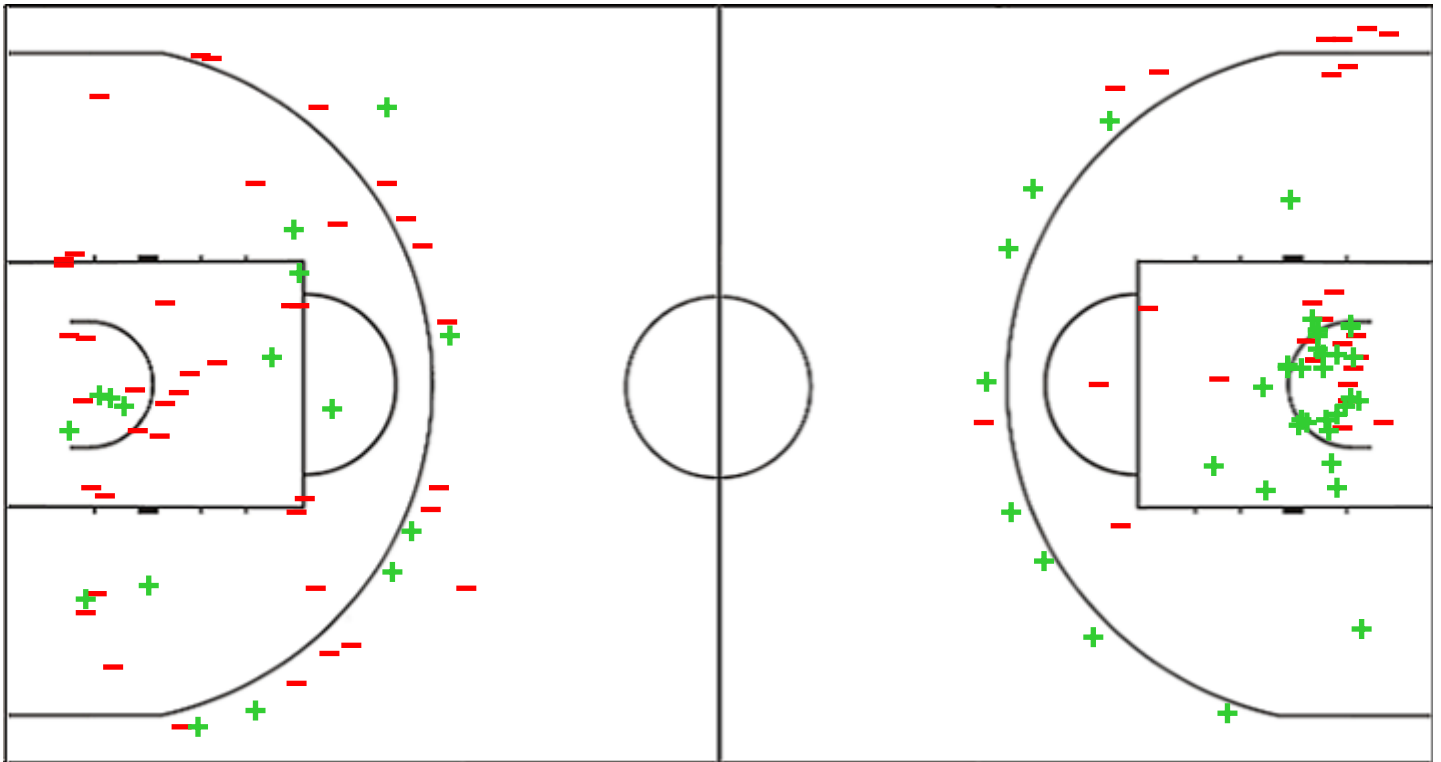

Shot Chart

LIEGE 41 vs 103 LYON

(9-25, 8-28, 18-19, 6-31)

Scoring by 5 min intervals:

	Q1		Q2		Q3		Q4	
Liege Pant	2	7	12	17	25	35	35	41
LYON	14	20	42	53	64	72	90	103

LIEGE - Liege Panthers

LYON - LDLC ASVEL Feminin

LIEGE	M / A	%
Fied Goals	16 / 57	28
2 Points	10 / 37	27
3 Points	6 / 20	30
Free Throws	3 / 7	43

%	M / A	LYON
58	38 / 65	Fied Goals
60	30 / 50	2 Points
53	8 / 15	3 Points
83	19 / 23	Free Throws