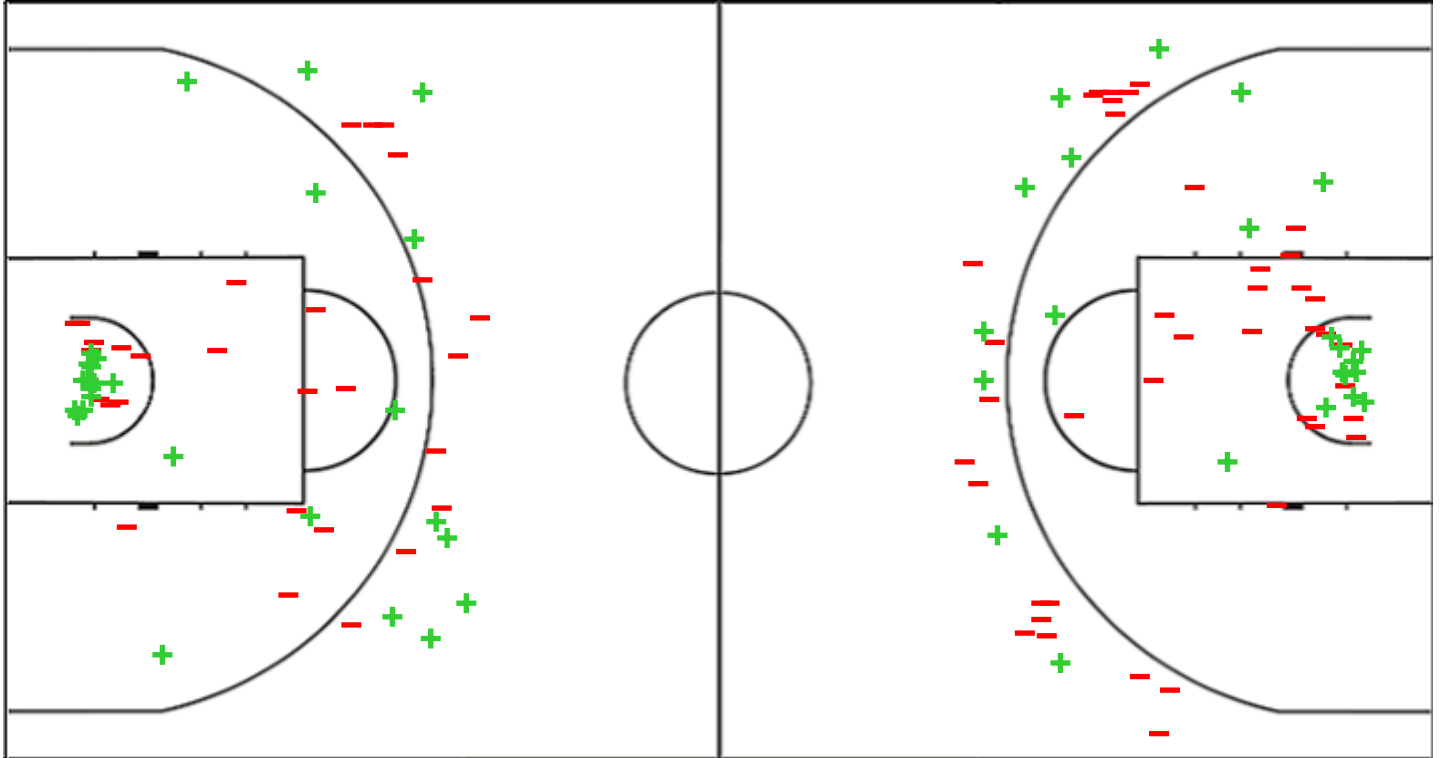

Shot Chart

LDN 69 vs 63 CAS

(19-21, 19-12, 16-21, 15-9)

Scoring by 5 min intervals:

	Q1		Q2		Q3		Q4	
LDN	10	19	26	38	42	54	64	69
CAS	8	21	30	33	46	54	58	63

LDN - London Lions

CAS - Mithra Castors Braine

LDN	M / A	%
Fied Goals	27 / 57	47
2 Points	19 / 38	50
3 Points	8 / 19	42
Free Throws	7 / 10	70

%	M / A	CAS
36	23 / 64	Fied Goals
42	15 / 36	2 Points
29	8 / 28	3 Points
75	9 / 12	Free Throws

Shot Chart

LDN 69 vs 63 CAS

(19-21, 19-12, 16-21, 15-9)

Scoring by 5 min intervals:

	Q1		Q2		Q3		Q4	
LDN	10	19	26	38	42	54	64	69
CAS	8	21	30	33	46	54	58	63