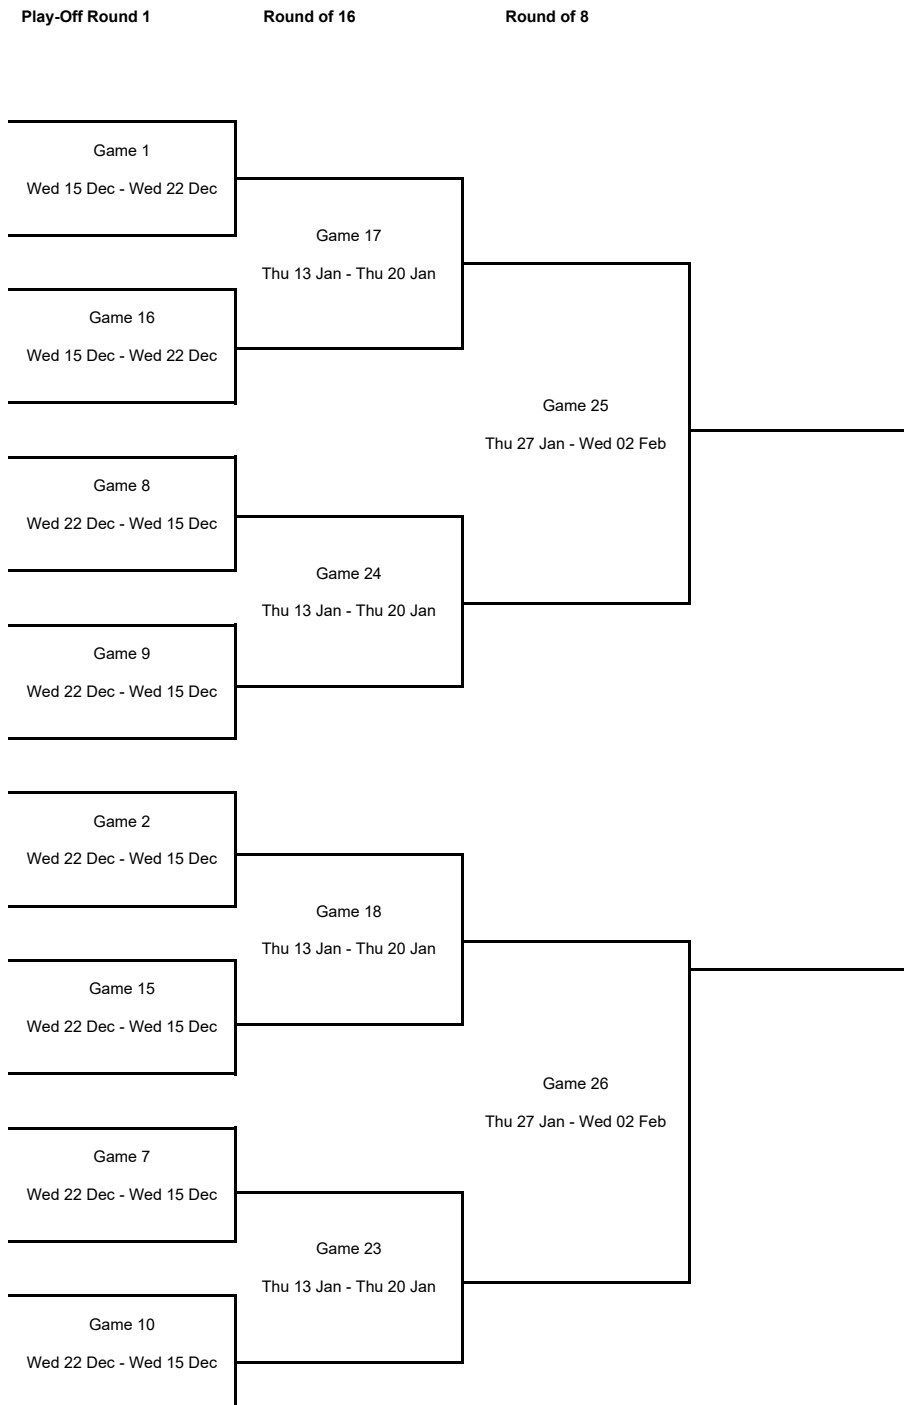

TOURNAMENT SUMMARY