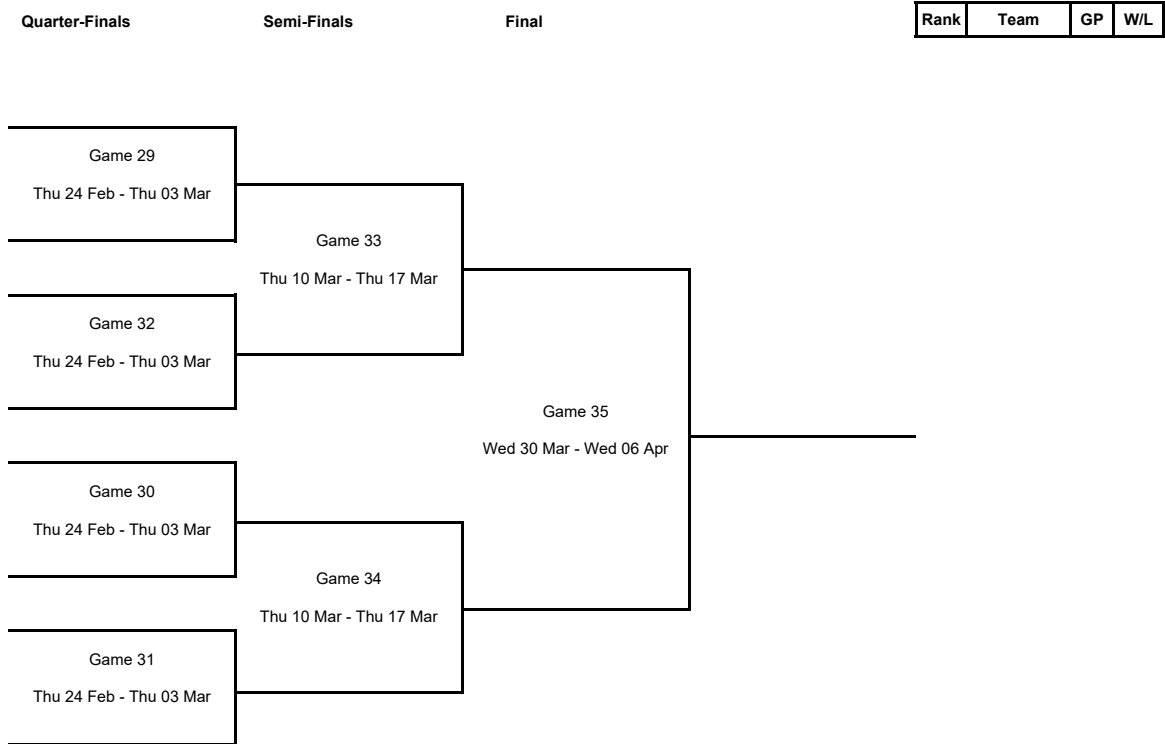

TOURNAMENT SUMMARY

Regular Season - Group K

Phase	Game No	Teams	Date	Start Time	Location	Attendance	Final	Q1	Q2	Q3	Q4
Regular Season	1	ZAB vs CAS	Thu 14 Oct	18:00	Sport Hall Rosnicka	98	58-75	10-16	25-18	11-14	12-27
	2	RUTR vs LDN	Thu 14 Oct	18:30	Speiterlinghalle	100	78-81	14-19	20-11	25-26	19-25
	3	LDN vs ZAB	Wed 20 Oct	16:00	Copper Box Arena	0	74-82	13-25	19-12	23-25	19-20
	4	CAS vs RUTR	Wed 20 Oct	20:30	Stade Gaston Reiff	400	61-59	20-21	12-9	15-17	14-12
	5	ZAB vs RUTR	Wed 27 Oct	18:00	Sport Hall Rosnicka	120	90-60	24-7	22-14	22-21	22-18
	6	LDN vs CAS	Wed 27 Oct	16:00	Copper Box Arena	105	69-63	19-21	19-12	16-21	15-9

Group K						Games			Points		Diff.	Pen. Points	Class. Points
Rank		CAS	LDN	ZAB	RUTR	Played	Won	Lost	For	Agn			
1	CAS		01 Dec	03 Nov	61-59	3	2	1	199	186	+13		5
2	LDN	69-63		74-82	03 Nov	3	2	1	224	223	+1		5
3	ZAB	58-75	24 Nov		90-60	3	2	1	230	209	+21		5
4	RUTR	25 Nov	78-81	02 Dec		3	0	3	197	232	-35		3

Regular Season - Group L

Phase	Game No	Teams	Date	Start Time	Location	Attendance	Final	Q1	Q2	Q3	Q4	OT1	OT2
Regular Season	1	Haukar vs VDA	Thu 14 Oct	19:30	Ithrottamidstod Asvellir	311	41-84	9-26	11-12	6-27	15-19		
	2	KPB vs Tarbes Gespe Bigorre	Wed 13 Oct	18:00	City Hall Vodova	184	49-55	21-16	9-20	12-12	7-7		
	3	Tarbes Gespe Bigorre vs Haukar	Wed 20 Oct	20:00	Palais des Sports	270	66-53	21-11	10-17	23-12	12-13		
	4	VDA vs KPB	Wed 20 Oct	20:00	Palacium	801	82-42	11-8	24-12	17-9	30-13		
	6	Tarbes Gespe Bigorre vs VDA	Wed 27 Oct	20:00	Palais des Sports	520	78-69	16-14	9-18	16-10	17-16	6-6	14-5

Group L						Games			Points		Diff.	Pen. Points	Class. Points
Rank		Tarbes Gespe Bigorre	VDA	KPB	Haukar	Played	Won	Lost	For	Agn			
1	Tarbes Gespe Bigorre		78-69	03 Nov	66-53	3	3	0	199	171	+28		6
2	VDA	01 Dec		82-42	03 Nov	3	2	1	235	161	+74		5
3	KPB	49-55	25 Nov		01 Dec	2	0	2	91	137	-46		2
4	Haukar	25 Nov	41-84	28 Oct		2	0	2	94	150	-56		2

Legend :							
Class.	Classification	Diff.	Difference	DSQ	Disqualified	GP	Games played
OTx	Overtime	Qx	Quarter Time	W/L	Win/Loss		

TOURNAMENT SUMMARY