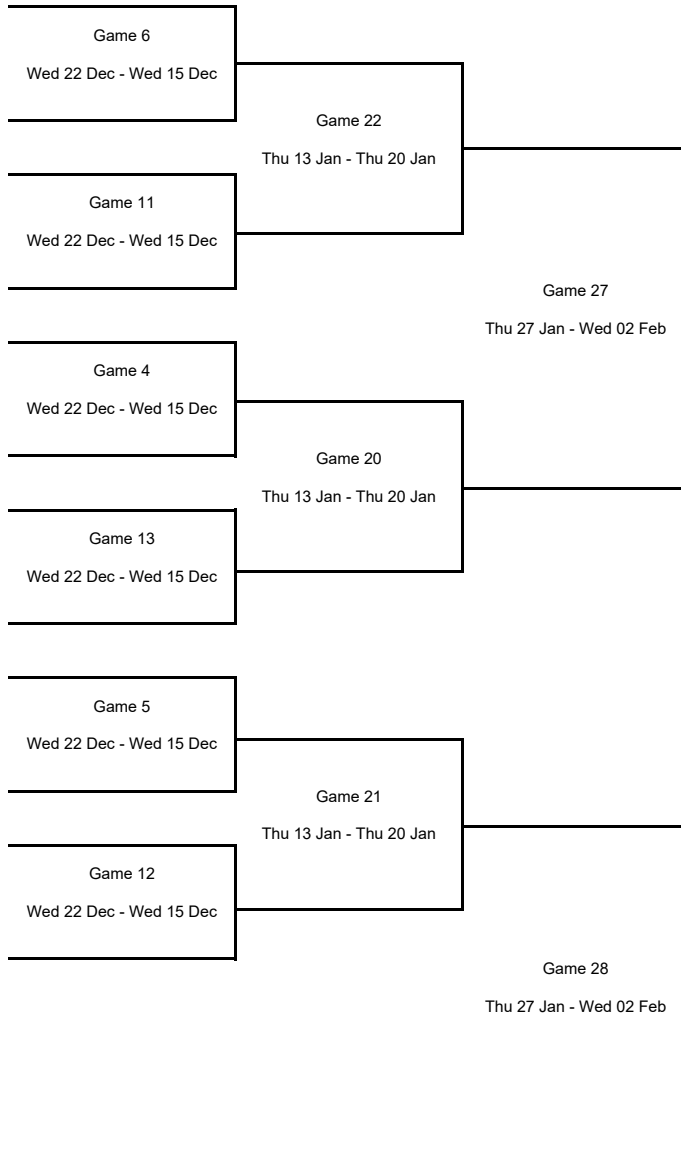

TOURNAMENT SUMMARY