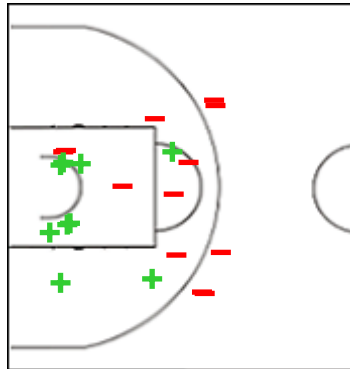

Shot Chart

KBME 66 vs 70 BNC

(19-19, 20-9, 9-14, 14-20, 4-8)

Scoring by 5 min intervals:

	Q1		Q2		Q3		Q4		OT1
KBME	6	19	28	39	46	48	56	62	66
BNC	11	19	23	28	35	42	54	62	70

KBME - Kangoeroes Basket Mechelen

3 DE MEYER Lut

	M / A	%
Fied Goals	4 / 11	36
2 Points	2 / 7	29
3 Points	2 / 4	50
Free Throws	0 / 2	0

4 KATANIC Ivana

	M / A	%
Fied Goals	9 / 21	43
2 Points	9 / 16	56
3 Points	0 / 5	0
Free Throws	3 / 4	75