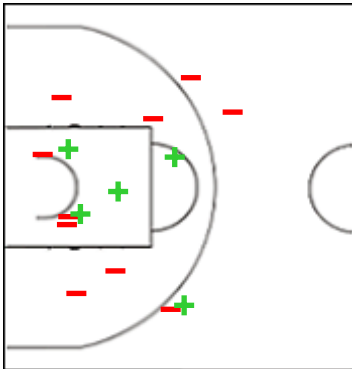

Shot Chart

KBME 66 vs 70 BNC

(19-19, 20-9, 9-14, 14-20, 4-8)

Scoring by 5 min intervals:

	Q1		Q2		Q3		Q4		OT1
KBME	6	19	28	39	46	48	56	62	66
BNC	11	19	23	28	35	42	54	62	70

BNC - Basket Namur Capitale

6 OGUN Kamilla

	M / A	%
Fied Goals	5 / 15	33
2 Points	4 / 11	36
3 Points	1 / 4	25
Free Throws	6 / 7	86