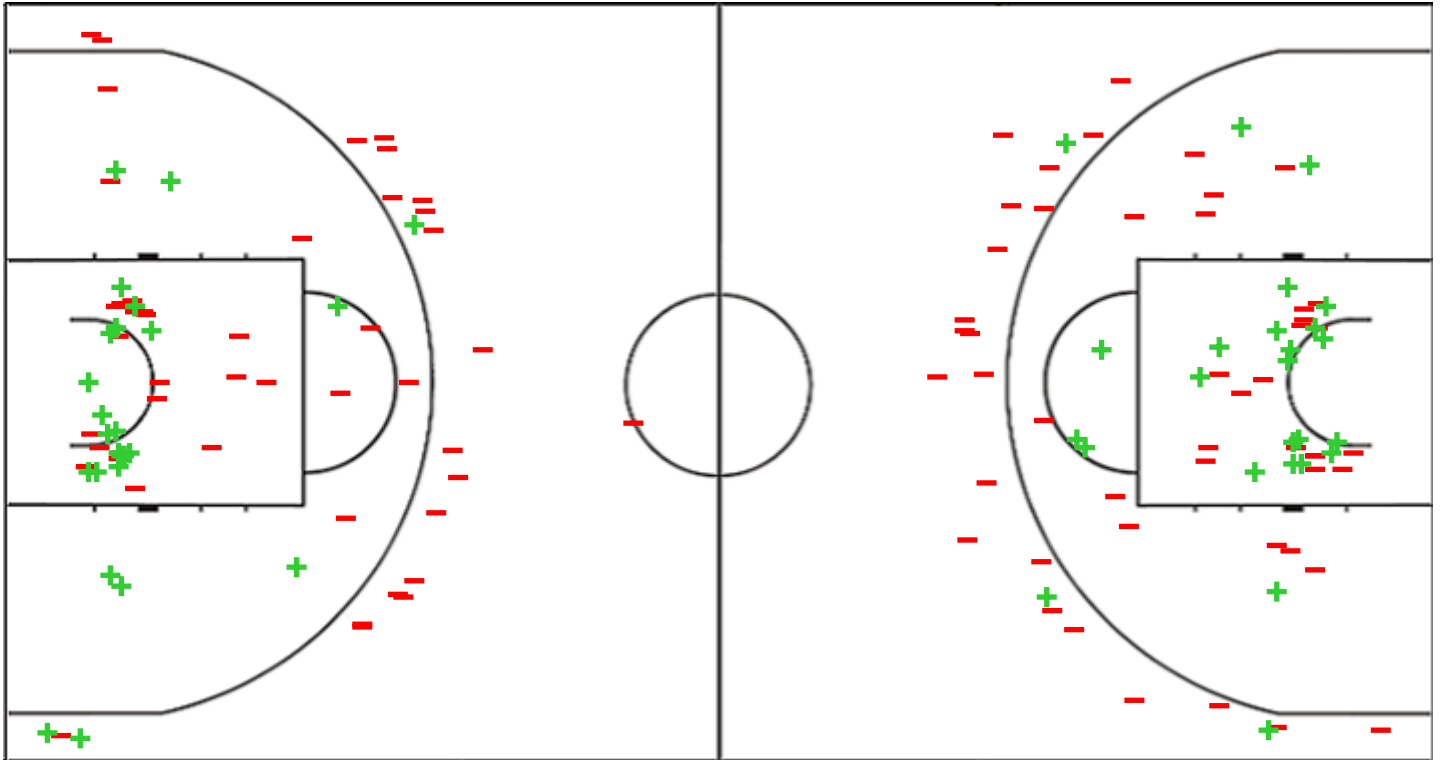

Shot Chart

KBME 66 vs 70 BNC

(19-19, 20-9, 9-14, 14-20, 4-8)

Scoring by 5 min intervals:

	Q1		Q2		Q3		Q4		OT1
KBME	6	19	28	39	46	48	56	62	66
BNC	11	19	23	28	35	42	54	62	70

KBME - Kangoeroes Basket Mechelen

BNC - Basket Namur Capitale

KBME	M / A	%
Fied Goals	27 / 73	37
2 Points	24 / 50	48
3 Points	3 / 23	13
Free Throws	9 / 14	64

%	M / A	BNC
34	25 / 73	Fied Goals
45	22 / 49	2 Points
13	3 / 24	3 Points
71	17 / 24	Free Throws