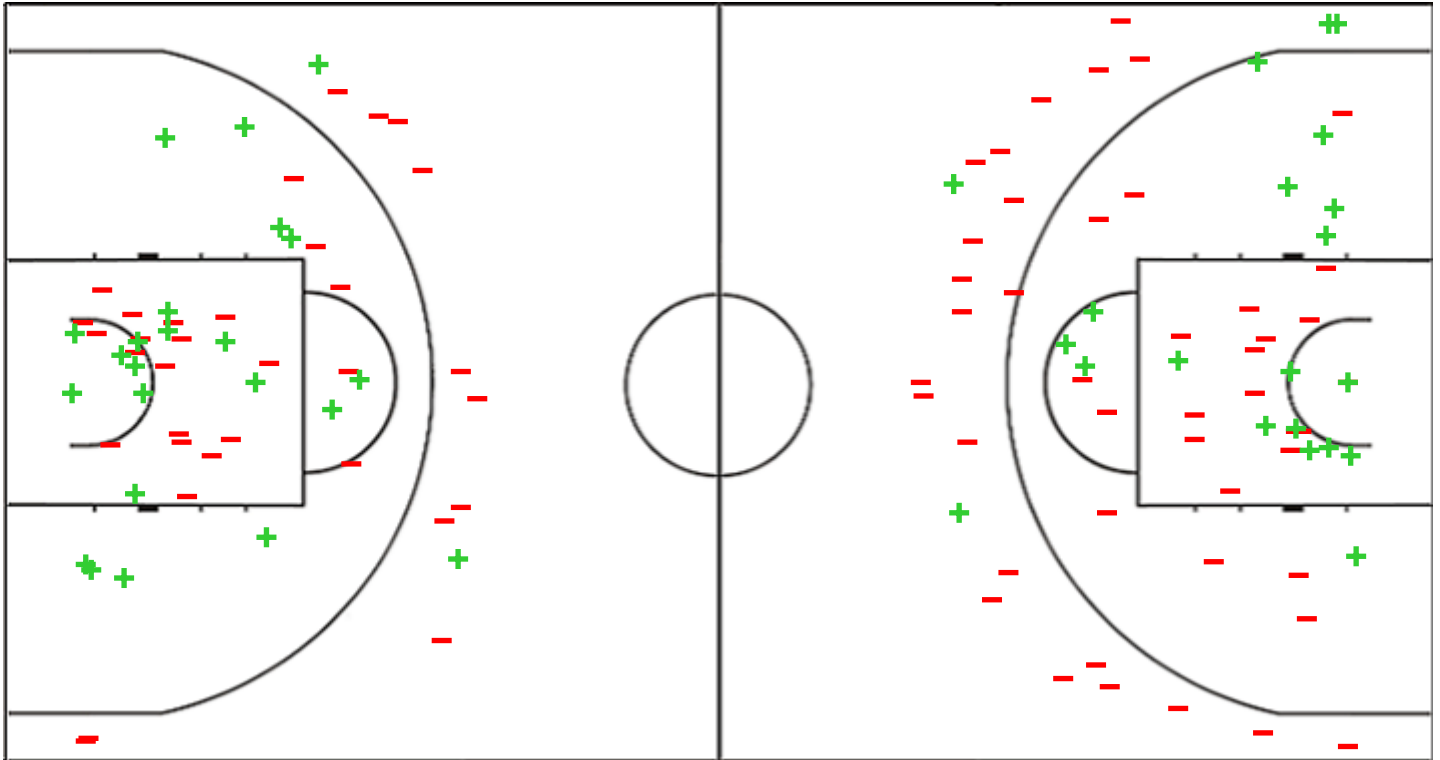

## Shot Chart

### RML 66 vs 56 PEAC

(23-20, 14-20, 12-13, 17-3)

Scoring by 5 min intervals:

	Q1		Q2		Q3		Q4	
<b>RML</b>	14	23	30	37	44	49	54	66
<b>PEAC</b>	11	20	31	40	46	53	53	56

RML - Neve David Ramla

PEAC - NKA Universitas PEAC