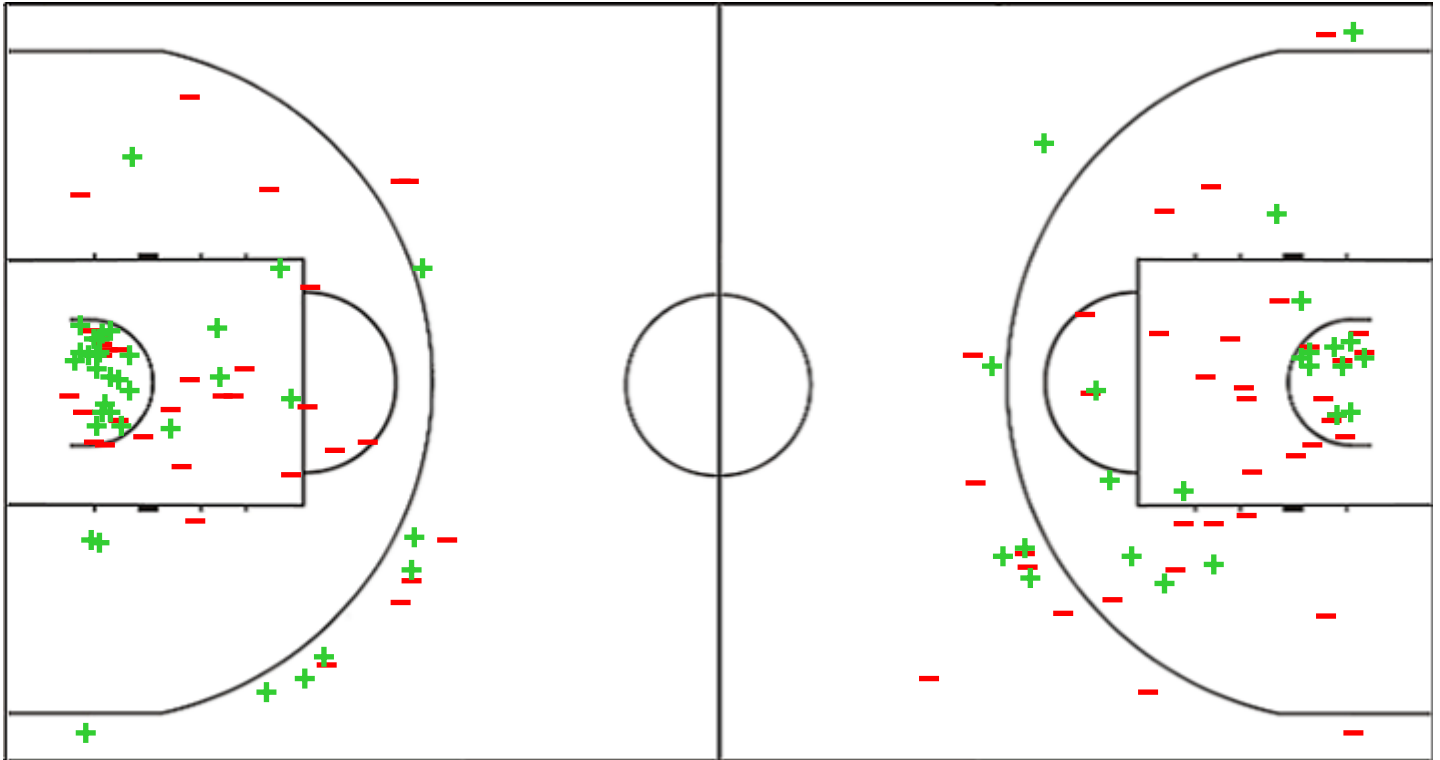

Shot Chart

TBB 91 vs 56 TFE

(25-8, 24-17, 16-11, 26-20)

Scoring by 5 min intervals:

	Q1		Q2		Q3		Q4	
TBB	12	25	37	49	53	65	78	91
TFE	3	8	17	25	33	36	44	56

TBB - Tango Bourges Basket

TFE - Tenerife

TBB	M / A	%
Fied Goals	35 / 68	51
2 Points	28 / 55	51
3 Points	7 / 13	54
Free Throws	14 / 15	93

%	M / A	TFE
39	23 / 59	Fied Goals
39	17 / 44	2 Points
40	6 / 15	3 Points
50	4 / 8	Free Throws

Shot Chart

TBB 91 vs 56 TFE

(25-8, 24-17, 16-11, 26-20)

Scoring by 5 min intervals:

	Q1		Q2		Q3		Q4	
TBB	12	25	37	49	53	65	78	91
TFE	3	8	17	25	33	36	44	56