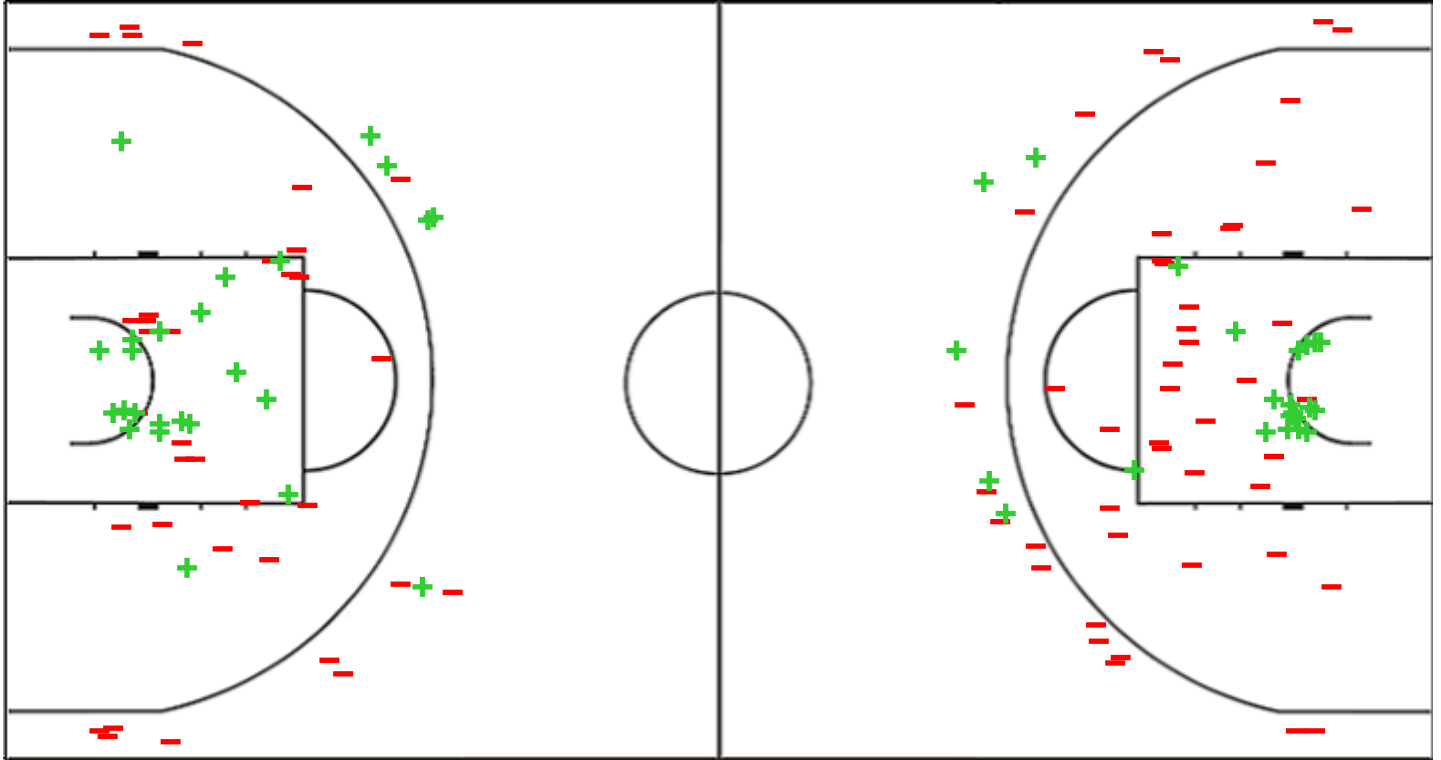

Shot Chart

DME 67 vs 62 BNC

(18-8, 21-16, 12-14, 16-24)

Scoring by 5 min intervals:

	Q1		Q2		Q3		Q4	
DME	13	18	32	39	45	51	58	67
BNC	4	8	18	24	32	38	46	62

DME - Ensino Lugo CB

BNC - Basket Namur Capitale

DME	M / A	%
Fied Goals	26 / 60	43
2 Points	21 / 42	50
3 Points	5 / 18	28
Free Throws	10 / 16	63