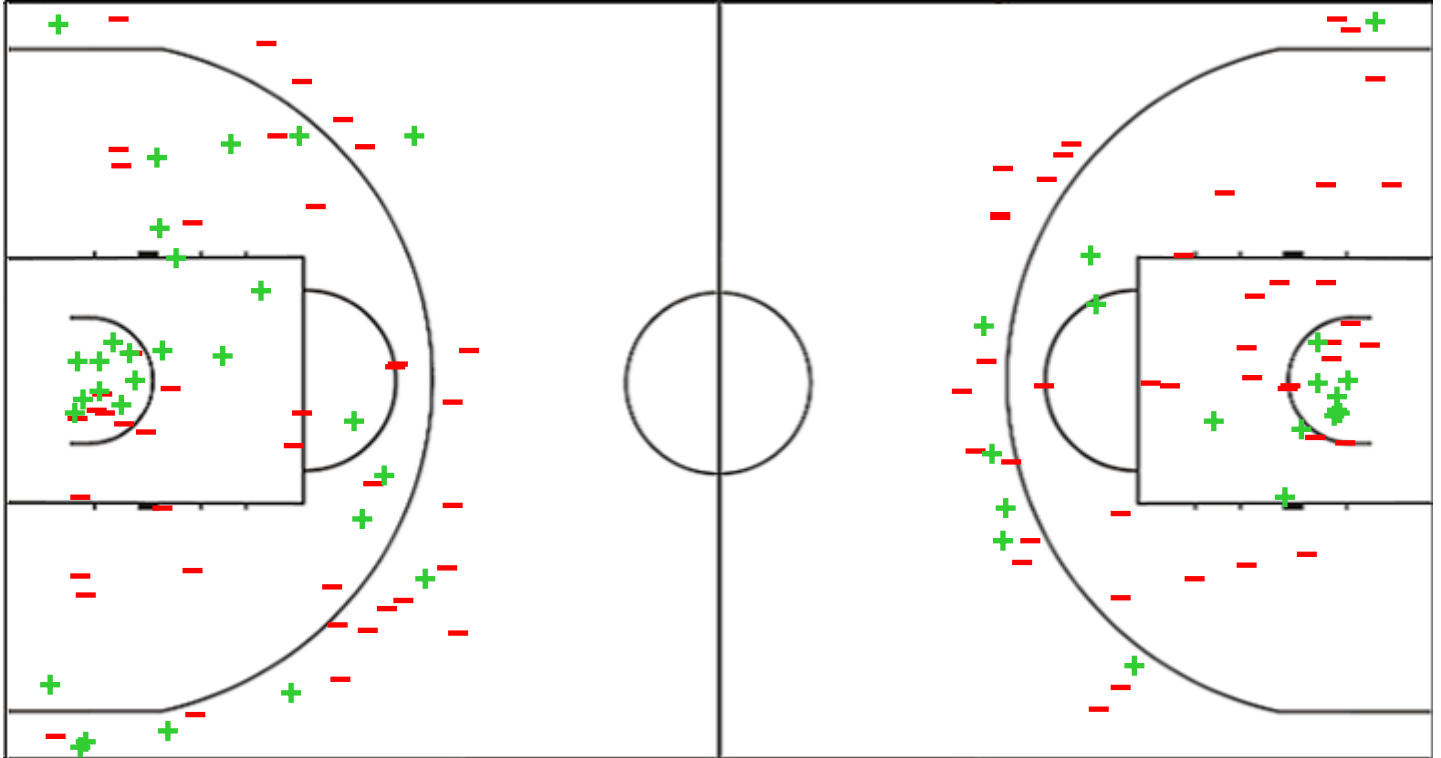

Shot Chart

LYON 72 vs 51 MOV

(24-20, 14-15, 24-6, 10-10)

Scoring by 5 min intervals:

	Q1		Q2		Q3		Q4	
LYON	12	24	34	38	51	62	67	72
MOV	13	20	26	35	37	41	43	51

LYON - LDLC ASVEL Feminin

MOV - Club Estudiantes de Baloncesto