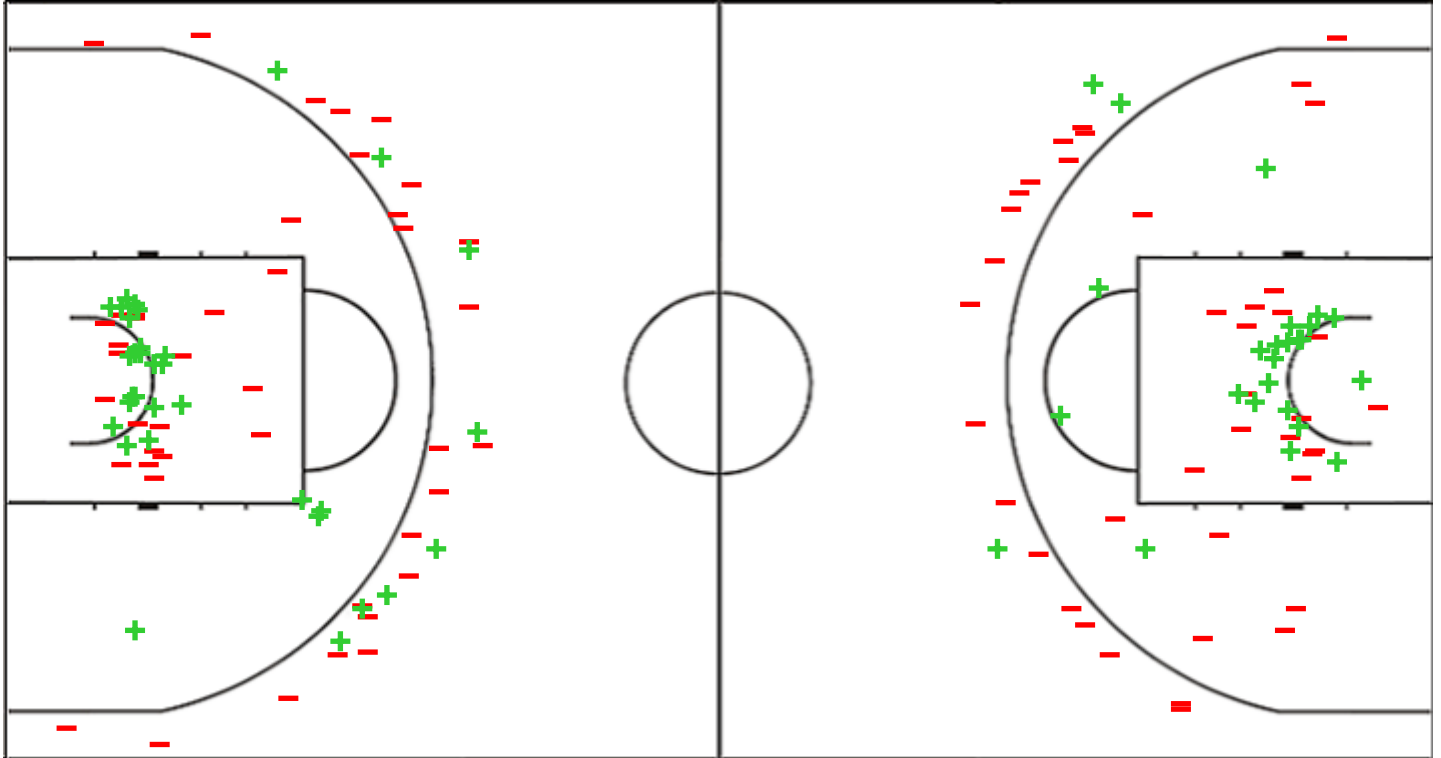

Shot Chart

CAS 81 vs 65 ZAB

(22-12, 17-19, 18-22, 24-12)

Scoring by 5 min intervals:

	Q1		Q2		Q3		Q4	
CAS	8	22	33	39	52	57	68	81
ZAB	7	12	20	31	43	53	59	65

CAS - Mithra Castors Braine

ZAB - BK Zabiny Brno

CAS	M / A	%
Fied Goals	33 / 76	43
2 Points	25 / 45	56
3 Points	8 / 31	26
Free Throws	7 / 10	70