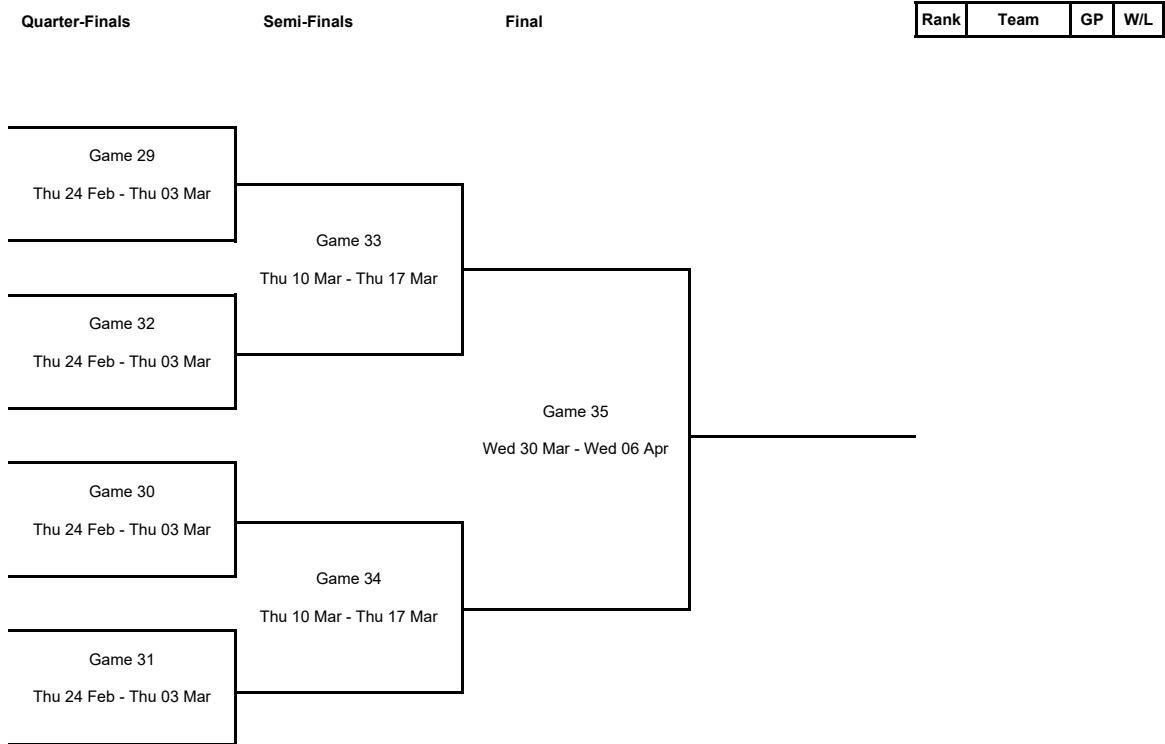

TOURNAMENT SUMMARY

Regular Season - Group K

Phase	Game No	Teams	Date	Start Time	Location	Attendance	Final	Q1	Q2	Q3	Q4
Regular Season	1	ZAB vs CAS	Thu 14 Oct	18:00	Sport Hall Rosnicka	98	58-75	10-16	25-18	11-14	12-27
	2	RUTR vs LDN	Thu 14 Oct	18:30	Speiterlinghalle	100	78-81	14-19	20-11	25-26	19-25
	3	LDN vs ZAB	Wed 20 Oct	16:00	Copper Box Arena	0	74-82	13-25	19-12	23-25	19-20
	4	CAS vs RUTR	Wed 20 Oct	20:30	Stade Gaston Reiff	400	61-59	20-21	12-9	15-17	14-12
	5	ZAB vs RUTR	Wed 27 Oct	18:00	Sport Hall Rosnicka	120	90-60	24-7	22-14	22-21	22-18
	6	LDN vs CAS	Wed 27 Oct	16:00	Copper Box Arena	105	69-63	19-21	19-12	16-21	15-9
	7	LDN vs RUTR	Wed 03 Nov	16:00	Copper Box Arena	75	61-68	9-12	18-14	20-18	14-24
	8	CAS vs ZAB	Wed 03 Nov	20:30	Stade Gaston Reiff	450	81-65	22-12	17-19	18-22	24-12

Group K						Games			Points		Diff.	Pen. Points	Class. Points
Rank		CAS	ZAB	LDN	RUTR	Played	Won	Lost	For	Agn			
1	CAS		81-65	01 Dec	61-59	4	3	1	280	251	+29	7	
2	ZAB	58-75		24 Nov	90-60	4	2	2	295	290	+5	6	
3	LDN	69-63	74-82		61-68	4	2	2	285	291	-6	6	
4	RUTR	25 Nov	02 Dec	78-81		4	1	3	265	293	-28	5	

Regular Season - Group L

Phase	Game No	Teams	Date	Start Time	Location	Attendance	Final	Q1	Q2	Q3	Q4	OT1	OT2
Regular Season	1	Haukar vs VDA	Thu 14 Oct	19:30	Ithrottamidstod Asvellir	311	41-84	9-26	11-12	6-27	15-19		
	2	KPB vs Tarbes Gespe Bigorre	Wed 13 Oct	18:00	City Hall Vodova	184	49-55	21-16	9-20	12-12	7-7		
	3	Tarbes Gespe Bigorre vs Haukar	Wed 20 Oct	20:00	Palais des Sports	270	66-53	21-11	10-17	23-12	12-13		
	4	VDA vs KPB	Wed 20 Oct	20:00	Palacium	801	82-42	11-8	24-12	17-9	30-13		
	5	Haukar vs KPB	Thu 28 Oct	19:30	Ithrottamidstod Asvellir	368	61-80	8-25	11-20	21-17	21-18		
	6	Tarbes Gespe Bigorre vs VDA	Wed 27 Oct	20:00	Palais des Sports	520	78-69	16-14	9-18	16-10	17-16	6-6	14-5
	7	Tarbes Gespe Bigorre vs KPB	Wed 03 Nov	20:00	Palais des Sports	420	73-56	22-15	16-12	20-14	15-15		
	8	VDA vs Haukar	Wed 03 Nov	20:00	Palacium	909	82-33	15-13	17-12	31-4	19-4		

Group L						Games			Points		Diff.	Pen. Points	Class. Points
Rank		Tarbes Gespe Bigorre	VDA	KPB	Haukar	Played	Won	Lost	For	Agn			
1	Tarbes Gespe Bigorre		78-69	73-56	66-53	4	4	0	272	227	+45	8	
2	VDA	01 Dec		82-42	82-33	4	3	1	317	194	+123	7	
3	KPB	49-55	25 Nov		01 Dec	4	1	3	227	271	-44	5	
4	Haukar	25 Nov	41-84	61-80		4	0	4	188	312	-124	4	

Legend :							
Class.	Classification	Diff.	Difference	DSQ	Disqualified	GP	Games played
OTx	Overtime	Qx	Quarter Time	W/L	Win/Loss		

TOURNAMENT SUMMARY