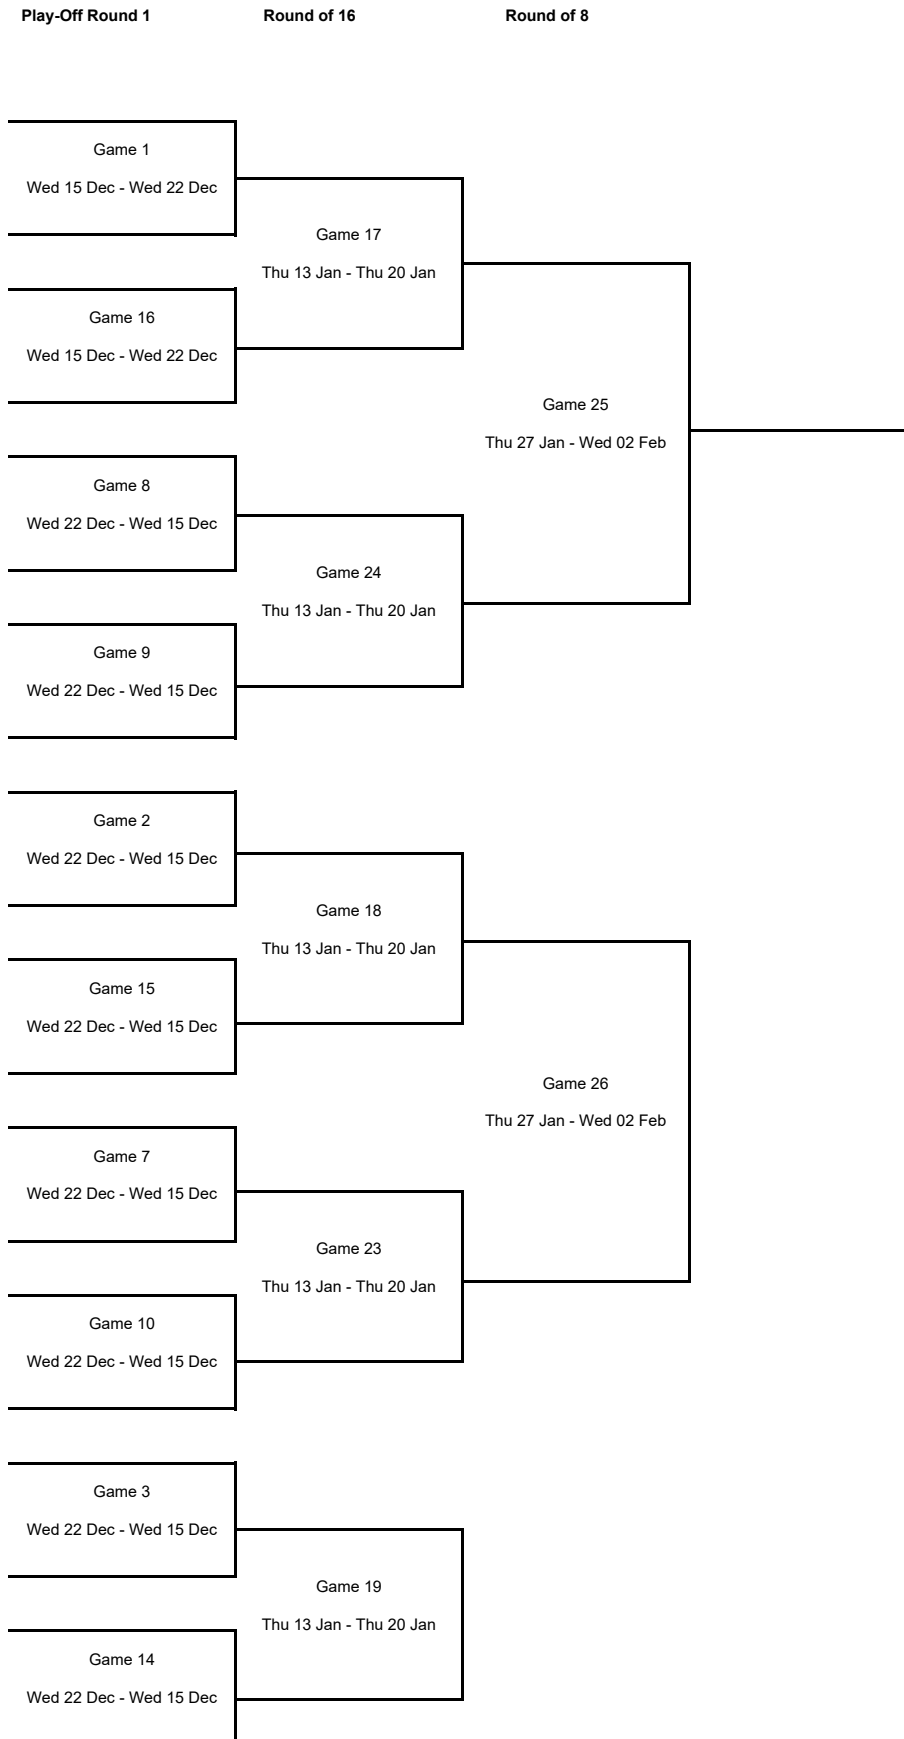

TOURNAMENT SUMMARY