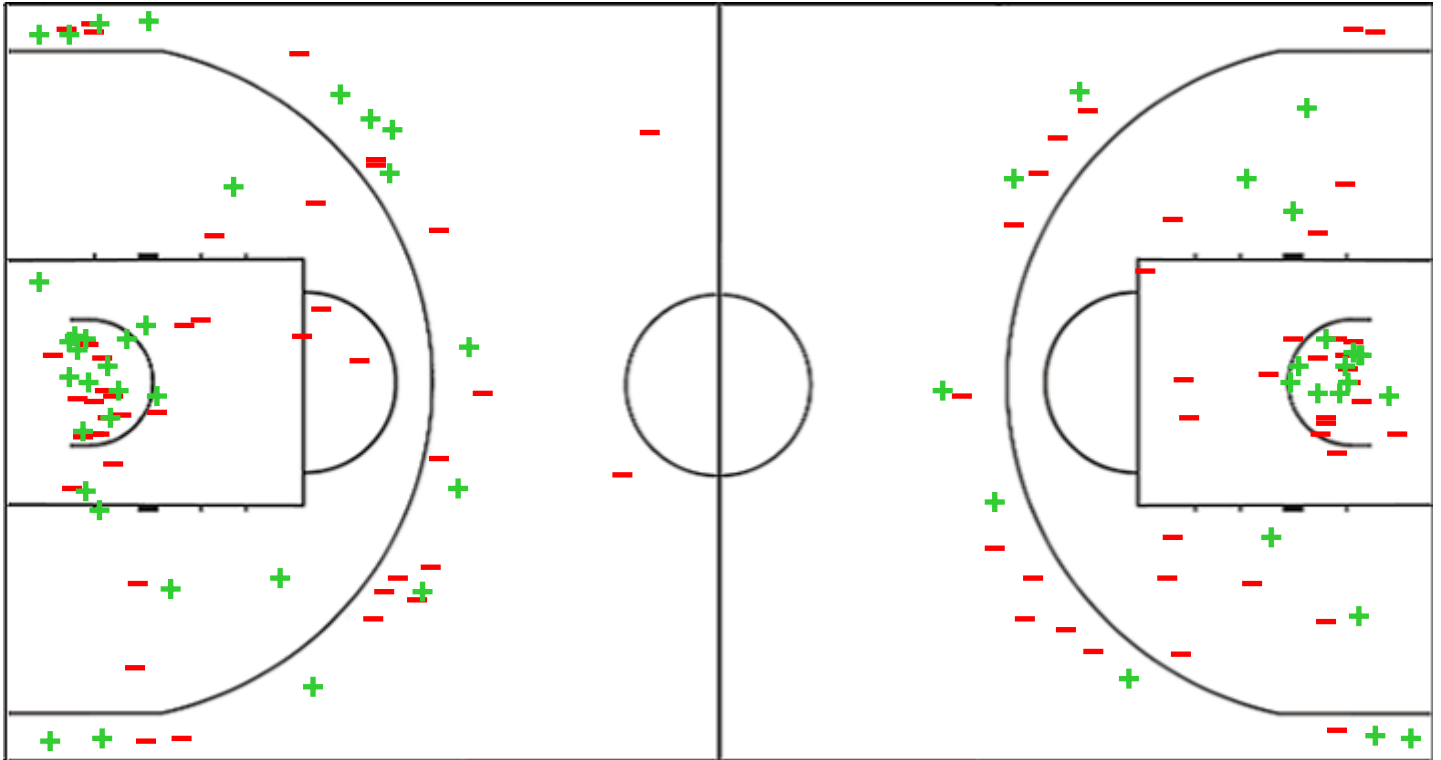

## Shot Chart

### NESI 86 vs 60 RML

(22-14, 23-14, 18-19, 23-13)

Scoring by 5 min intervals:

	Q1		Q2		Q3		Q4	
Nesibe Ayd	15	22	32	45	57	63	75	86
RML	4	14	20	28	40	47	53	60

NESI - Nesibe Aydın

RML - Neve David Ramla

NESI	M / A	%
Fied Goals	33 / 76	43
2 Points	19 / 44	43
3 Points	14 / 32	44
Free Throws	6 / 6	100