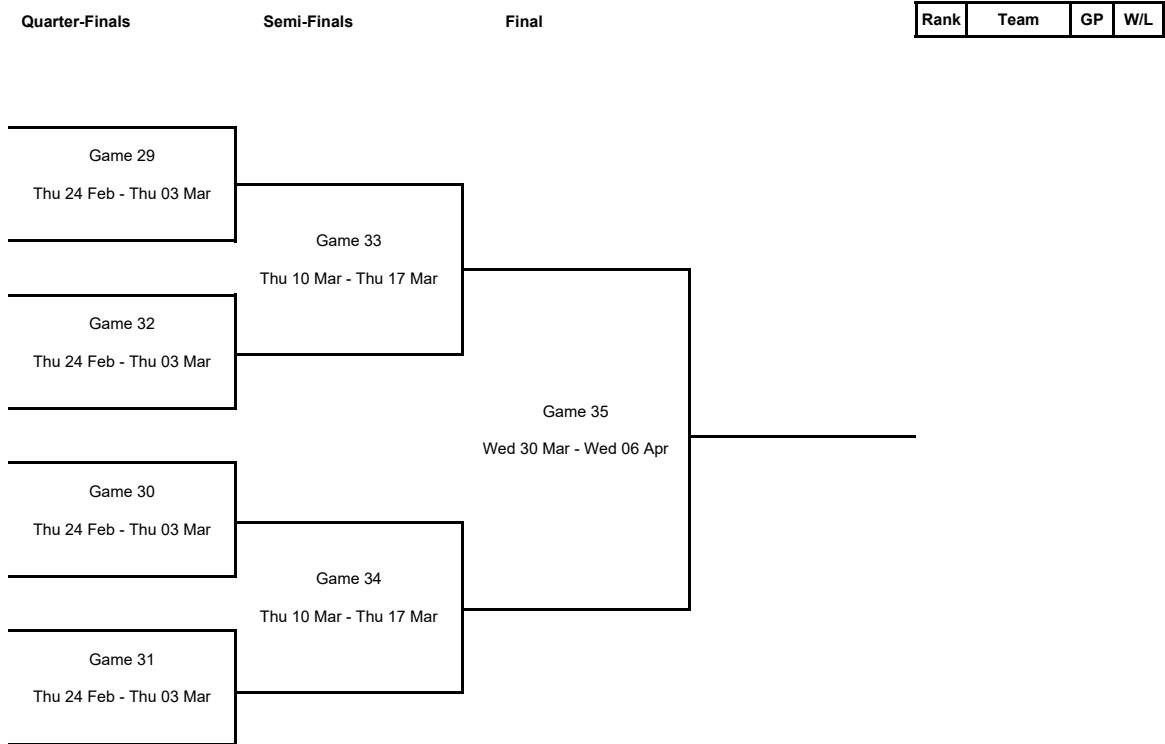

TOURNAMENT SUMMARY

Regular Season - Group K

Phase	Game No	Teams	Date	Start Time	Location	Attendance	Final	Q1	Q2	Q3	Q4
Regular Season	1	ZAB vs CAS	Thu 14 Oct	18:00	Sport Hall Rosnicka	98	58-75	10-16	25-18	11-14	12-27
	2	RUTR vs LDN	Thu 14 Oct	18:30	Speiterlinghalle	100	78-81	14-19	20-11	25-26	19-25
	3	LDN vs ZAB	Wed 20 Oct	16:00	Copper Box Arena	0	74-82	13-25	19-12	23-25	19-20
	4	CAS vs RUTR	Wed 20 Oct	20:30	Stade Gaston Reiff	400	61-59	20-21	12-9	15-17	14-12
	5	ZAB vs RUTR	Wed 27 Oct	18:00	Sport Hall Rosnicka	120	90-60	24-7	22-14	22-21	22-18
	6	LDN vs CAS	Wed 27 Oct	16:00	Copper Box Arena	105	69-63	19-21	19-12	16-21	15-9
	7	LDN vs RUTR	Wed 03 Nov	16:00	Copper Box Arena	75	61-68	9-12	18-14	20-18	14-24
	8	CAS vs ZAB	Wed 03 Nov	20:30	Stade Gaston Reiff	450	81-65	22-12	17-19	18-22	24-12
	9	ZAB vs LDN	Wed 24 Nov	18:00	Sport Hall Rosnicka	520	68-41	23-5	18-19	16-5	11-12

Group K		Games							Points		Diff.	Pen. Points	Class. Points
Rank		ZAB	LDN	CAS	RUTR	Played	Won	Lost	For	Agn			
1	ZAB		68-41	58-75	90-60	5	3	2	363	331	+32	8	
2	LDN	74-82		69-63	61-68	5	2	3	326	359	-33	7	
3	CAS	81-65	01 Dec		61-59	4	3	1	280	251	+29	7	
4	RUTR	02 Dec	78-81	25 Nov		4	1	3	265	293	-28	5	

Regular Season - Group L

Phase	Game No	Teams	Date	Start Time	Location	Attendance	Final	Q1	Q2	Q3	Q4	OT1	OT2
Regular Season	1	Haukar vs VDA	Thu 14 Oct	19:30	Ithrottamidstod Asvellir	311	41-84	9-26	11-12	6-27	15-19		
	2	KPB vs Tarbes Gespe Bigorre	Wed 13 Oct	18:00	City Hall Vodova	184	49-55	21-16	9-20	12-12	7-7		
	3	Tarbes Gespe Bigorre vs Haukar	Wed 20 Oct	20:00	Palais des Sports	270	66-53	21-11	10-17	23-12	12-13		
	4	VDA vs KPB	Wed 20 Oct	20:00	Palacium	801	82-42	11-8	24-12	17-9	30-13		
	5	Haukar vs KPB	Thu 28 Oct	19:30	Ithrottamidstod Asvellir	368	61-80	8-25	11-20	21-17	21-18		
	6	Tarbes Gespe Bigorre vs VDA	Wed 27 Oct	20:00	Palais des Sports	520	78-69	16-14	9-18	16-10	17-16	6-6	14-5
	7	Tarbes Gespe Bigorre vs KPB	Wed 03 Nov	20:00	Palais des Sports	420	73-56	22-15	16-12	20-14	15-15		
	8	VDA vs Haukar	Wed 03 Nov	20:00	Palacium	909	82-33	15-13	17-12	31-4	19-4		

Group L		Games							Points		Diff.	Pen. Points	Class. Points
Rank		Tarbes Gespe Bigorre	VDA	KPB	Haukar	Played	Won	Lost	For	Agn			
1	Tarbes Gespe Bigorre		78-69	73-56	66-53	4	4	0	272	227	+45	8	
2	VDA	01 Dec		82-42	82-33	4	3	1	317	194	+123	7	
3	KPB	49-55	25 Nov		01 Dec	4	1	3	227	271	-44	5	
4	Haukar	25 Nov	41-84	61-80		4	0	4	188	312	-124	4	

Legend :							
Class.	Classification	Diff.	Difference	DSQ	Disqualified	GP	Games played
OTx	Overtime	Qx	Quarter Time	W/L	Win/Loss		

TOURNAMENT SUMMARY