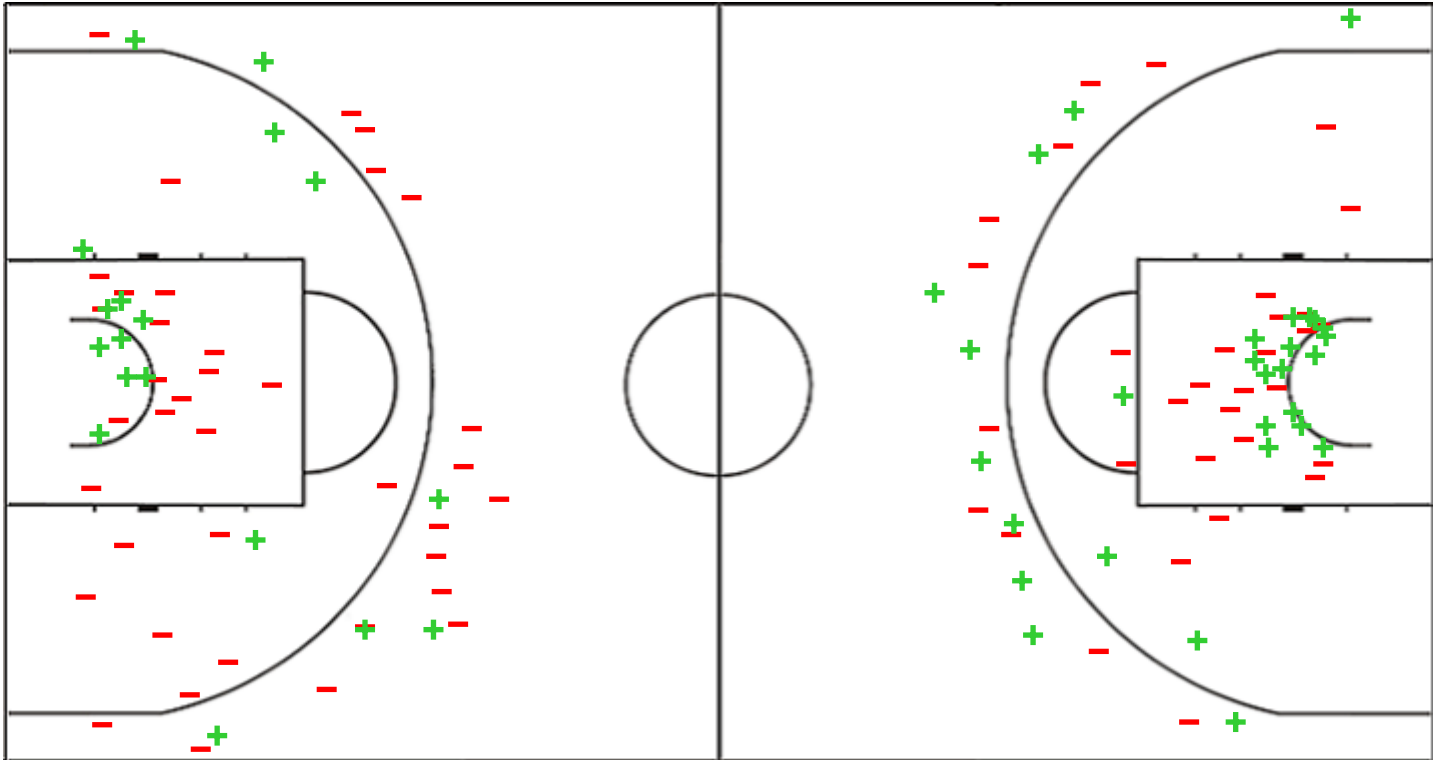

Shot Chart

ELFIC 59 vs 82 TBB

(19-28, 13-23, 15-18, 12-13)

Scoring by 5 min intervals:

	Q1		Q2		Q3		Q4	
ELFIC	5	19	24	32	38	47	54	59
TBB	19	28	40	51	59	69	73	82

ELFIC - BCF Elfic Fribourg

TBB - Tango Bourges Basket