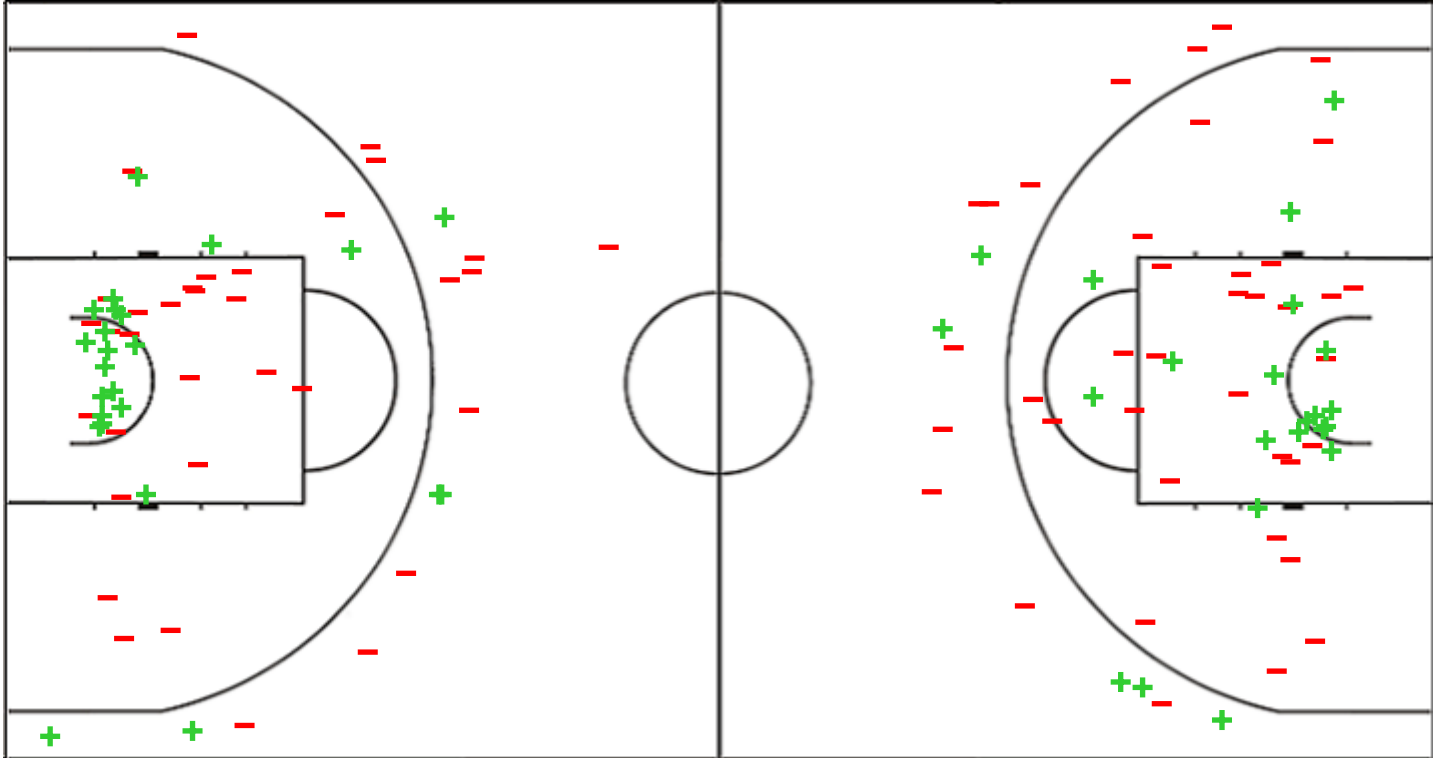

Shot Chart

KBME 64 vs 57 DME

(18-18, 12-18, 17-11, 17-10)

Scoring by 5 min intervals:

	Q1		Q2		Q3		Q4	
KBME	10	18	23	30	43	47	51	64
DME	9	18	27	36	39	47	54	57

KBME - Kangoeroes Basket Mechelen

DME - Ensino Lugo CB

KBME	M / A	%
Fied Goals	24 / 58	41
2 Points	19 / 42	45
3 Points	5 / 16	31
Free Throws	11 / 16	69

%	M / A	DME
36	22 / 61	Fied Goals
38	17 / 45	2 Points
31	5 / 16	3 Points
67	8 / 12	Free Throws