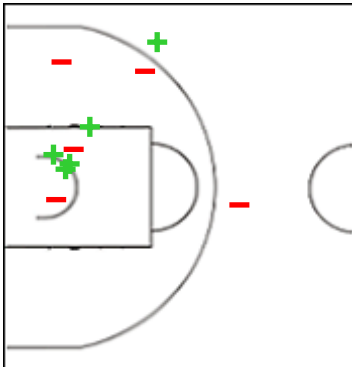

7 ORSILI Alessandra

	M / A	%
Fied Goals	5 / 10	50
2 Points	4 / 8	50
3 Points	1 / 2	50
Free Throws	0 / 0	0