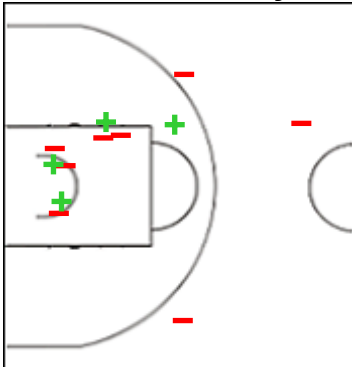

25 MASSEY Becky

	M / A	%
Fied Goals	4 / 12	33
2 Points	4 / 9	44
3 Points	0 / 3	0
Free Throws	0 / 2	0